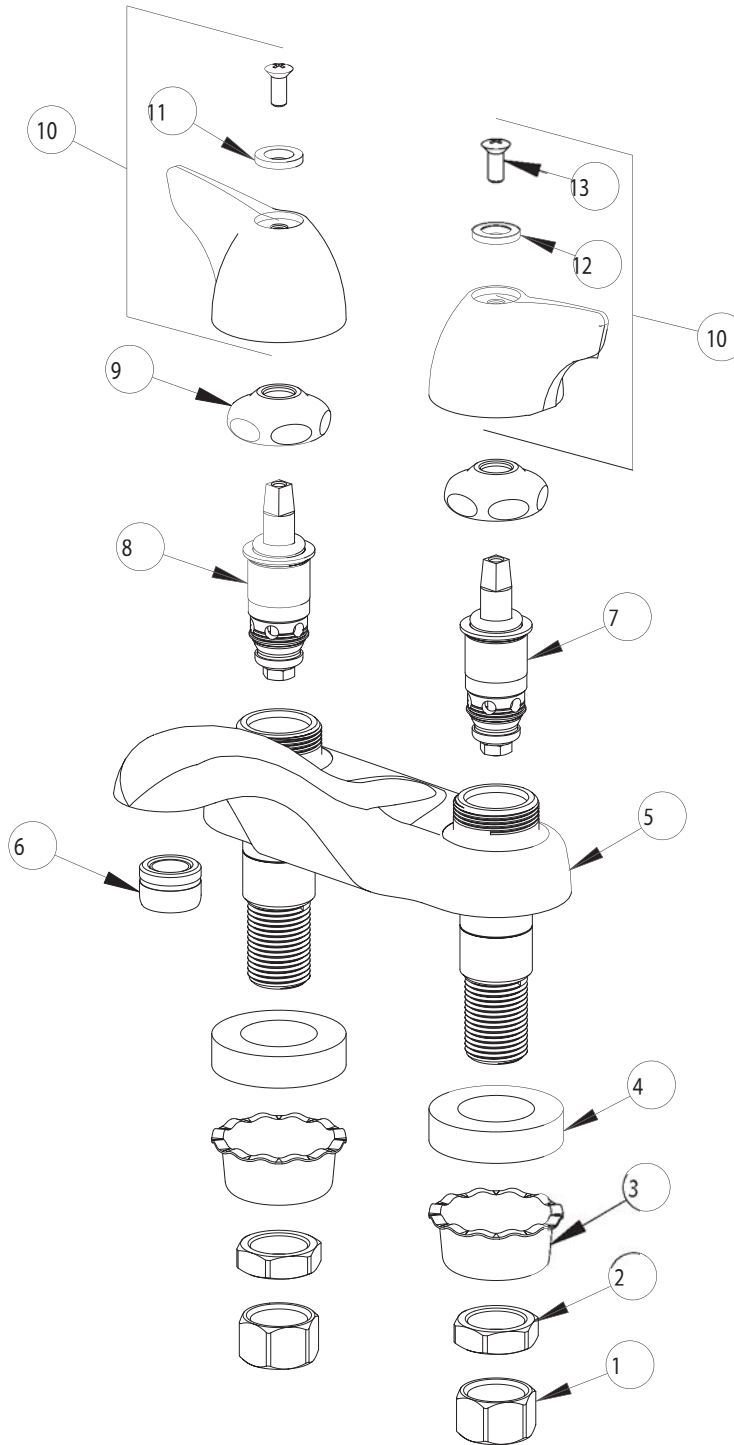

PARTS LIST

BY:

SID

CHICAGO
FAUCETS
Last As Long As The Building

FINISH:

AS SPECIFIED

CHK'D:

DATE:

07-17-02

802-1000

ITEM NO.	PART NO.	DESCRIPTION	ITEM NO.	PART NO.	DESCRIPTION
1	49-005	COUPLING NUT	8	1-100XT	QUATURN UNIT (LH)
2	49-004	LOCKNUT	9	1-214	CAP
3	1797-114	BASIN COCK WASHER	10	1000PR	WING HANDLE ASSEMBLY
4	555-313	WASHER	11	633-023	INDEX BUTTON (RED)
5	-----	VALVE BODY (NOT SOLD SEPARATELY)	12	633-123	INDEX BUTTON (BLUE)
6	E12	SOFTFLO OUTLET	13	420-010	SCREW
7	1-099XT	QUATURN UNIT (RH)			