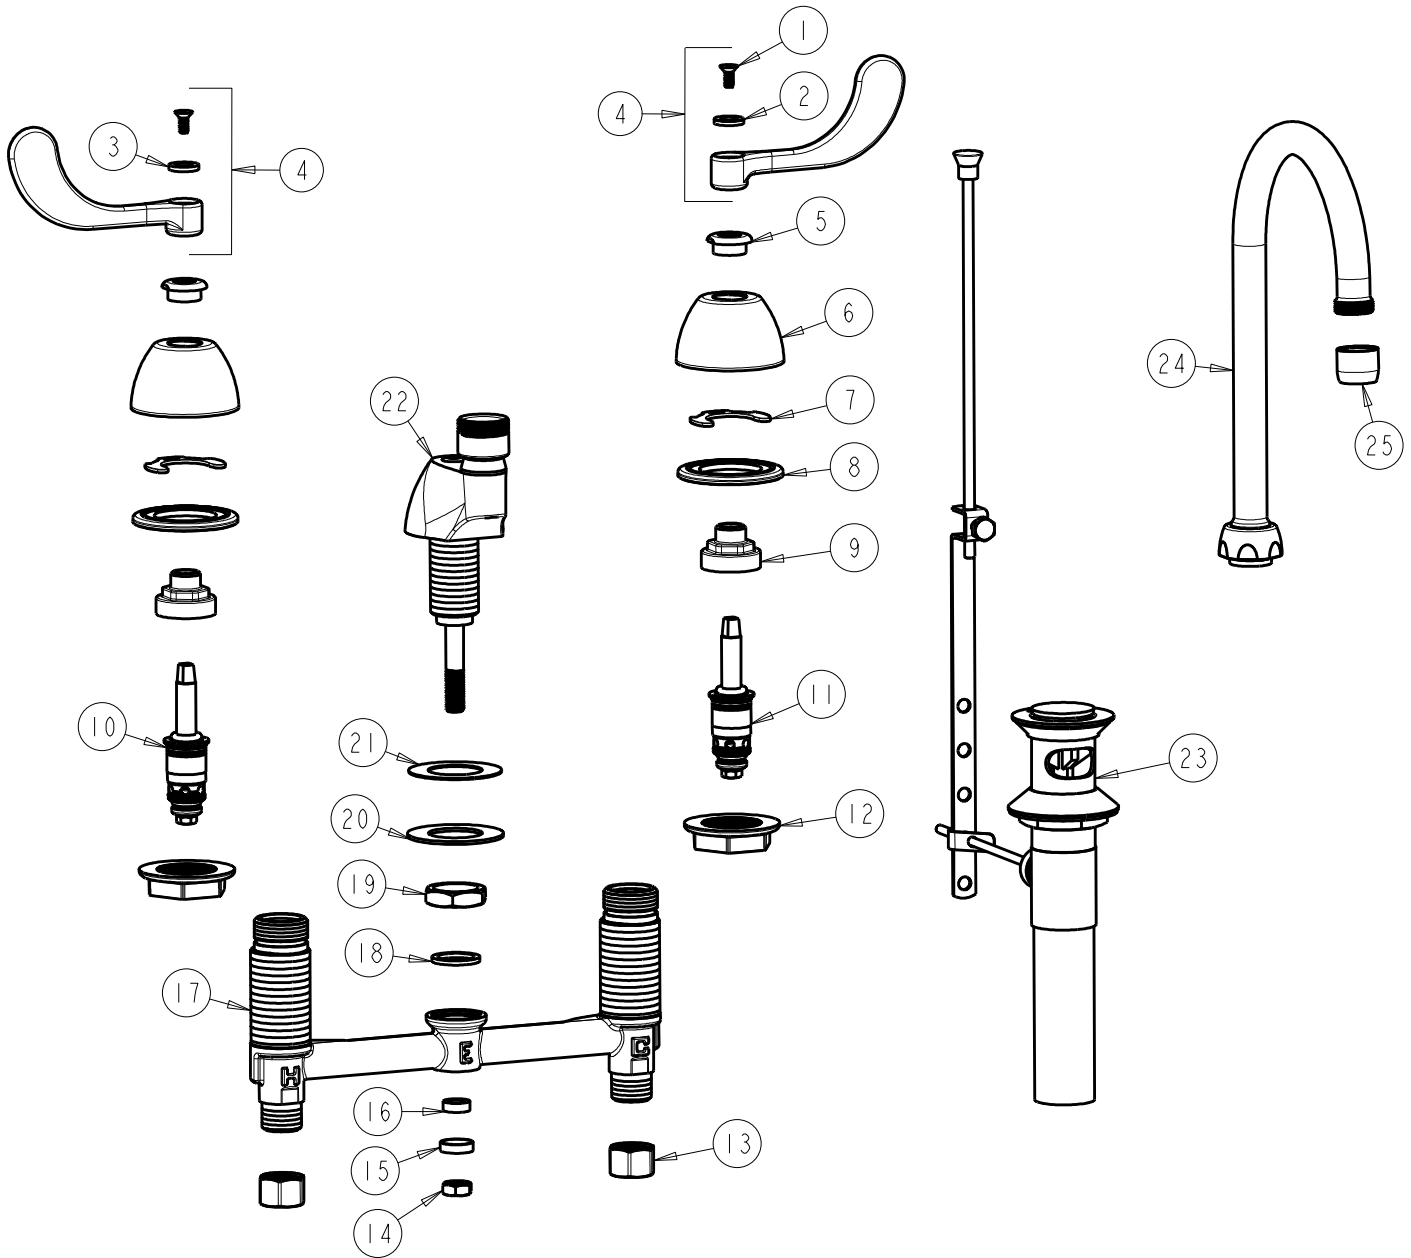

**REPAIR PARTS**

BY: JAR DATE: 07-01-14  
CHK: *JAR* REV:

FITTING NO.

794-GN2AE3-317ABCP

SUBMITTED MODEL NO.

ITEM NO.

ITEM	PART NO.	DESCRIPTION	ITEM	PART NO.	DESCRIPTION
1	420-020JKNF	SCREW, 1/8 FLAT HEX HEAD X 1/2	14	689-113JKRBF	NUT, 3/8-24 UNF X .56 X .22
2	633-123JKNF	INDEX BUTTON (BLUE)	15	250-187JKRBF	RETAINER
3	633-023JKNF	INDEX BUTTON (RED)	16	1797-129JKABNF	RUBBER WASHER
4	317-PRJKCP	HANDLE, 4" WRISTBLADE (PAIR)	17	-----	BODY, VALVE
5	422-113JKCP	ESCUTCHEON NUT	18	250-200JKABNF	GASKET
6	250-082JKCP	ESCUTCHEON	19	250-054JKRBF	LOCKNUT
7	200-009JKNF	CLIP, RETAIN	20	50-014JKNF	STEEL WASHER
8	888-026JKNF	WASHER, SEALING	21	739-056JKNF	RUBBER WASHER
9	274-014JKRBF	NUT, CAP	22	-----	SPOUT BASE ASSEMBLY
10	377-XTLHJKABNF	LH QUATURN CARTRIDGE	23	1222-KJKCP	POP-UP WASTE
11	377-XTRHJKABNF	RH QUATURN CARTRIDGE	24	GN2AJKABCP	SPOUT, GN SPOUT 5-1/4" C-C
12	250-004JKNF	LOCKNUT	25	E3JKABCP	OUTLET, AERATOR 2.2 GPM
13	49-005JKRBF	COUPLING NUT			