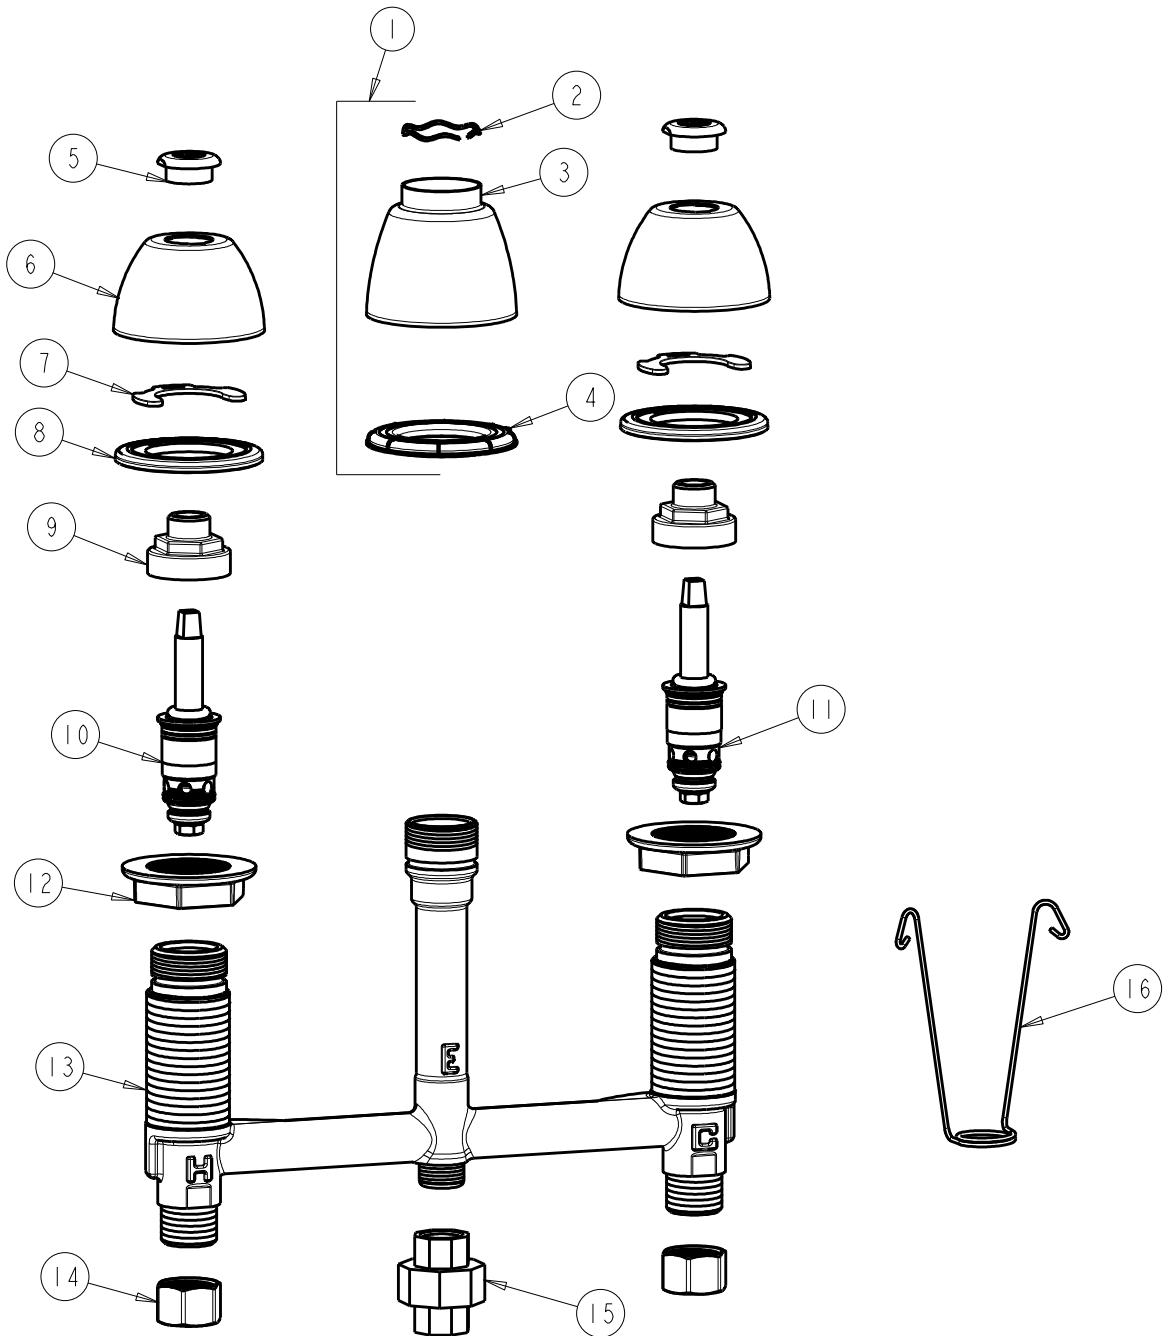

CHICAGO FAUCETS
a Geberit company

2100 South Clearwater Drive
Des Plaines, IL 60018
Phone: 847-803-5000
Fax: 847-803-5454
www.chicagofaucets.com

REPAIR PARTS

FITTING NO.

786-TWLESSSPT&HDLABCP

SUBMITTED MODEL NO.

BY: SID DATE: 07-06-11

CHK: REV: 05-04-12

ITEM NO.

FOR TECHNICAL ASSISTANCE
1-800-TEC-TRUE (1-800-832-8783)

ITEM	PART NO.	DESCRIPTION	ITEM	PART NO.	DESCRIPTION
1	785-400JKCP	SPOUT ESCUTCHEON KIT	9	274-014JKRBF	NUT, CAP
2	50-038JKNF	WAVE WASHER	10	377-XTLHJKABNF	LH QUATURN CARTRIDGE
3	785-400JKCP	ESCUTCHEON, SPOUT BASE	11	377-XTRHJKABNF	RH QUATURN CARTRIDGE
4	888-027JKNF	SPOUT ESCUTCHEON WASHER	12	250-004JKNF	LOCKNUT
5	422-113JKCP	ESCUTCHEON NUT	13	---	BODY, VALVE
6	250-082JKCP	ESCUTCHEON	14	49-005JKRBF	COUPLING NUT
7	200-009JKNF	CLIP, RETAIN	15	906-003KJKABRBF	UNION ASSEMBLY
8	888-026JKNF	WASHER, SEALING	16	200-008JKNF	HANGER