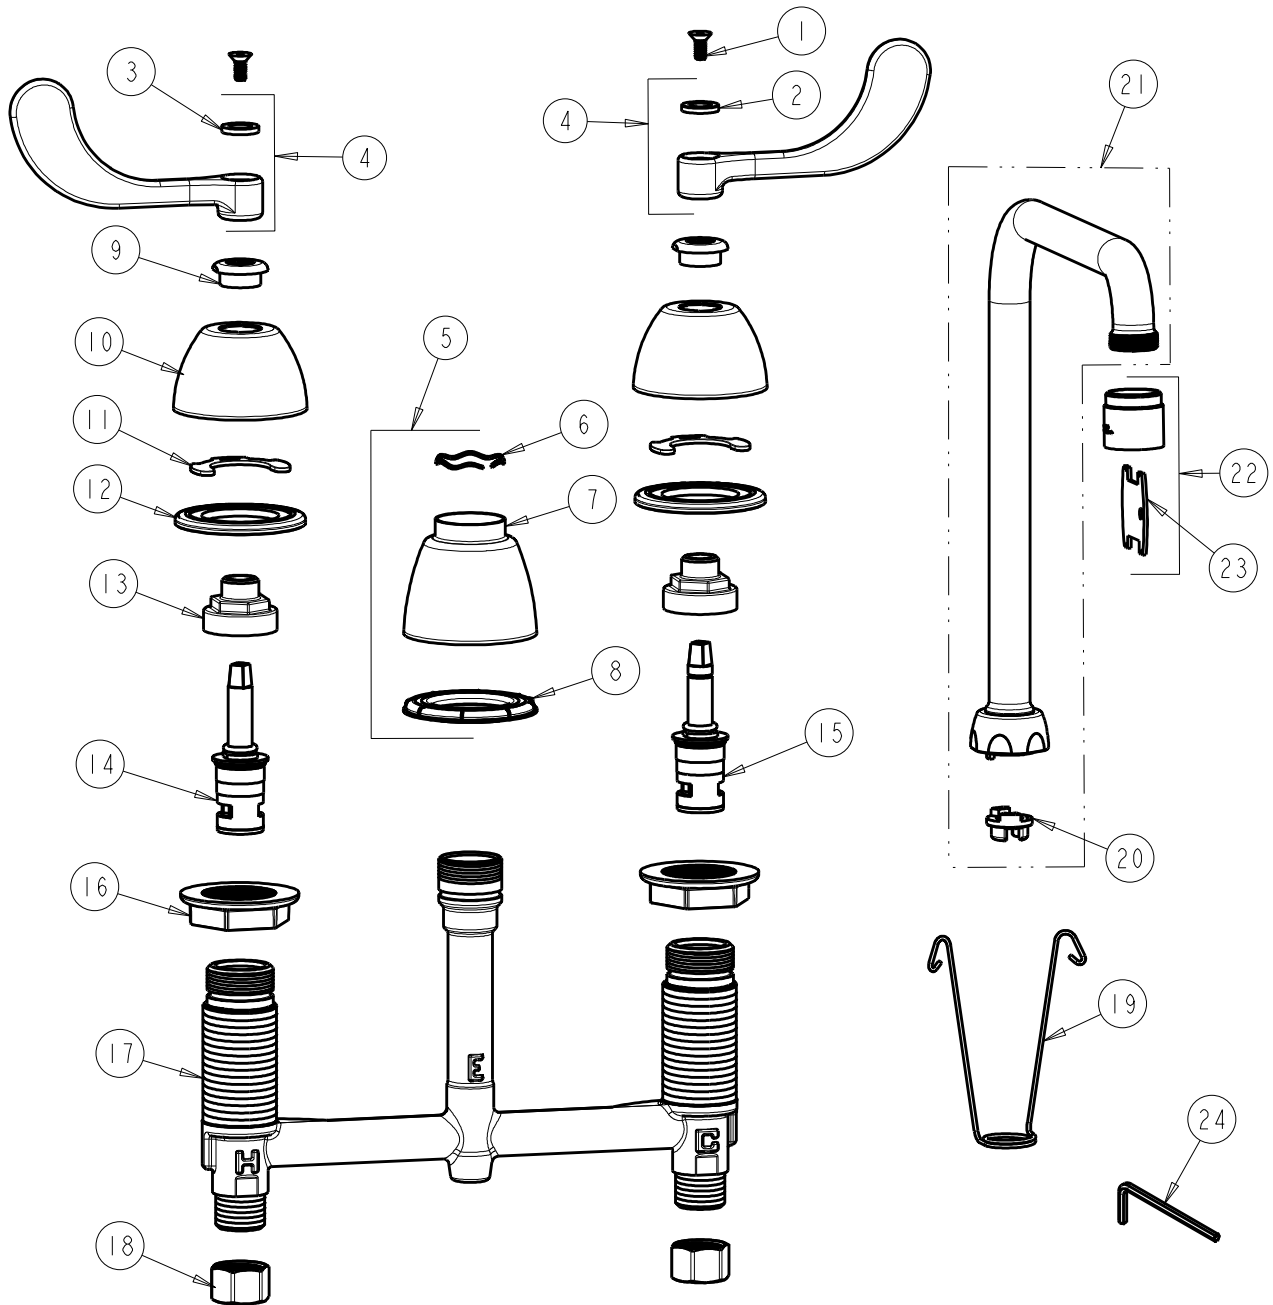

CHICAGO FAUCETS
a Geberit company

2100 South Clearwater Drive
Des Plaines, IL 60018
Phone: 847-803-5000
Fax: 847-803-5454
www.chicagofaucets.com

REPAIR PARTS

FITTING NO.

786-RSHA8AE3VP317XKCP

SUBMITTED MODEL NO.

ITEM NO.

BY: SID DATE: 07-01-11

CHK: *[Signature]* REV: 09-20-12

FOR TECHNICAL ASSISTANCE
1-800-TEC-TRUE (1-800-832-8783)

ITEM	PART NO.	DESCRIPTION	ITEM	PART NO.	DESCRIPTION
1	420-020JKNF	SCREW, 1/8 FLAT HEX HEAD X 1/2	13	274-014JKRBF	NUT, CAP
2	633-123JKNF	INDEX BUTTON (BLUE)	14	377-XKLHJKNF	LH CERAMIC CARTRIDGE 1/4
3	633-023JKNF	INDEX BUTTON (RED)	15	377-XKRHJKNF	RH CERAMIC CARTRIDGE 1/4
4	317-PRJKCP	HANDLE, 4" WRISTBLADE (PAIR)	16	250-004JKNF	LOCKNUT
5	785-400JKCP	KIT, SPOUT ESCUTCHEON	17	----	BODY, VALVE
6	50-038JKNF	WAVE WASHER	18	49-005JKRBF	COUPLING NUT
7	785-400JKCP	ESCUTCHEON, SPOUT BASE	19	200-008JKNF	HANGER
8	888-027JKNF	SPOUT ESCUTCHEON WASHER	20	786-001JKRBF	ADAPTER, RESTRICTED SWING
9	422-113JKCP	ESCUTCHEON NUT	21	HA8ARSJKCP	FOR PARTS SEE HA8ARSJKCP
10	250-082JKCP	ESCUTCHEON	22	E3VPJKCP	VP SOFTFLO AERATOR 2.2 GPM
11	200-009JKNF	CLIP, RETAIN	23	3-024JKRCF	KEY, VP
12	888-026JKNF	WASHER, SEALING	24	420-022JKNF	WRENCH, VP 1/8 HEX