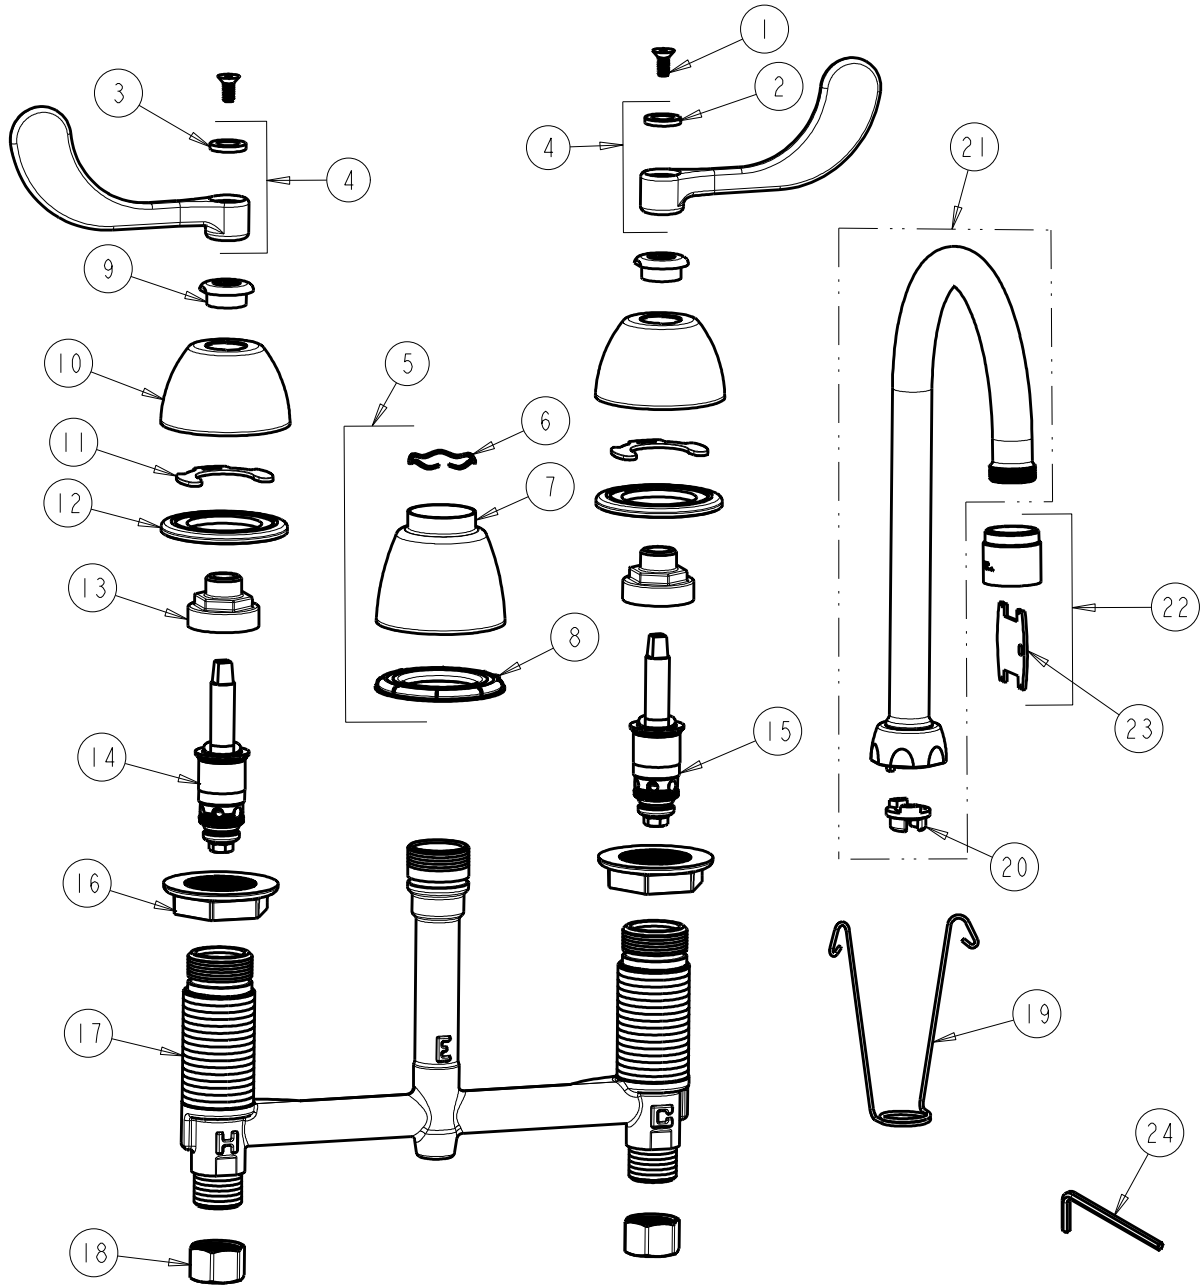

**CHICAGO FAUCETS**  
a Geberit company

2100 South Clearwater Drive  
Des Plaines, IL 60018  
Phone: 847-803-5000  
Fax: 847-803-5454  
www.chicagofaucets.com

**REPAIR PARTS**

FITTING NO.

**786-RSGN2AE3VP317CP**

SUBMITTED MODEL NO.

BY: SID DATE: 07-01-11

CHK: *[Signature]* REV: 09-20-12

ITEM NO.

**FOR TECHNICAL ASSISTANCE**  
1-800-TEC-TRUE (1-800-832-8783)

ITEM	PART NO.	DESCRIPTION	ITEM	PART NO.	DESCRIPTION
1	420-020JKNF	SCREW, 1/8 FLAT HEX HEAD X 1/2	13	274-014JKRBF	NUT, CAP
2	633-123JKNF	INDEX BUTTON (BLUE)	14	377-XTLHJKNF	LH QUATURN CARTRIDGE
3	633-023JKNF	INDEX BUTTON (RED)	15	377-XTRHJKNF	RH QUATURN CARTRIDGE
4	317-PRJKCP	HANDLE, 4" WRISTBLADE (PAIR)	16	250-004JKNF	LOCKNUT
5	785-400JKCP	KIT, SPOUT ESCUTCHEON	17	---	BODY, VALVE
6	50-038JKNF	WAVE WASHER	18	49-005JKRBF	COUPLING NUT
7	785-400JKCP	ESCUTCHEON, SPOUT BASE	19	200-008JKNF	HANGER
8	888-027JKNF	SPOUT ESCUTCHEON WASHER	20	786-001JKRBF	ADAPTER, RESTRICTED SWING
9	422-113JKCP	ESCUTCHEON NUT	21	GN2ARSJKCP	FOR PARTS SEE GN2ARSJKCP
10	250-082JKCP	ESCUTCHEON	22	E3VPJKCP	VP SOFTFLO AERATOR 2.2 GPM
11	200-009JKNF	CLIP, RETAIN	23	3-024JKRCF	KEY, VP
12	888-026JKNF	WASHER, SEALING	24	420-022JKNF	WRENCH, VP 1/8 HEX