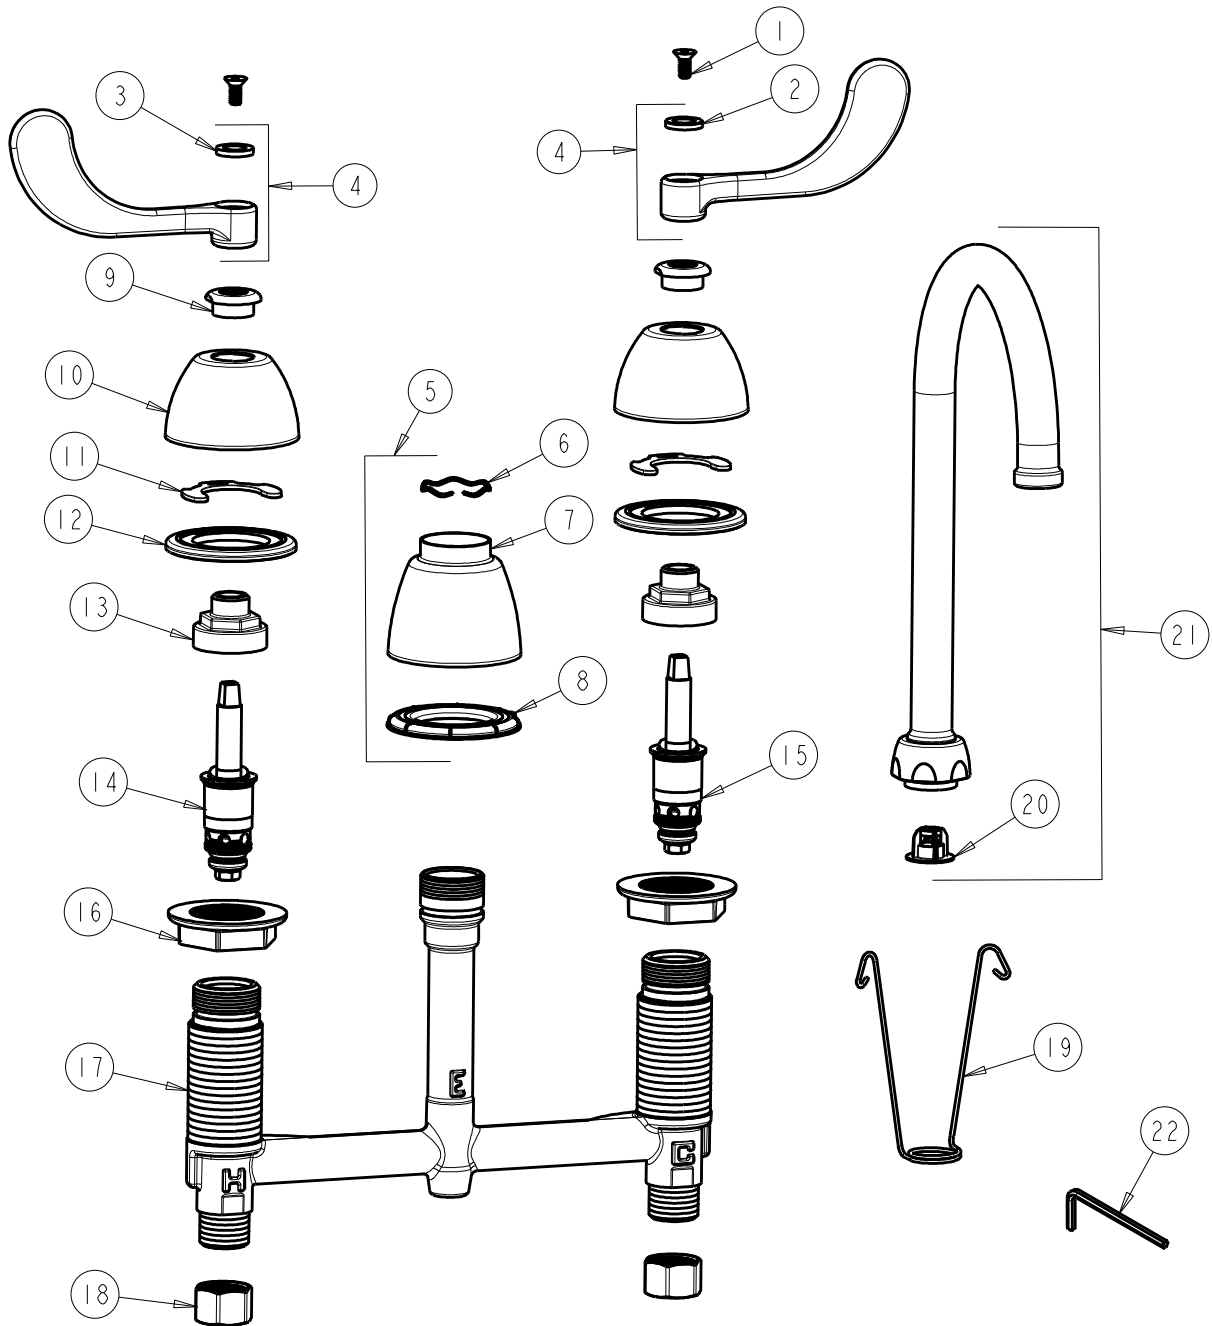

CHICAGO FAUCETS
a Geberit company

2100 South Clearwater Drive
Des Plaines, IL 60018
Phone: 847-803-5000
Fax: 847-803-5454
www.chicagofaucets.com

REPAIR PARTS

FITTING NO.

786-GN2FCVPCCP

SUBMITTED MODEL NO.

BY: SID DATE: 02-18-10

CHK: REV: 05-01-12

ITEM NO.

FOR TECHNICAL ASSISTANCE
1-800-TEC-TRUE (1-800-832-8783)

ITEM	PART NO.	DESCRIPTION	ITEM	PART NO.	DESCRIPTION
1	420-020JKNF	SCREW, 1/8 FLAT HEX HEAD X 1/2	12	888-026JKNF	WASHER, SEALING
2	633-123JKNF	INDEX BUTTON (BLUE)	13	274-014JKRBF	NUT, CAP
3	633-023JKNF	INDEX BUTTON (RED)	14	377-XTLHJKNF	LH QUATURN CARTRIDGE
4	317-PRJKCP	HANDLE, 4" WRISTBLADE (PAIR)	15	377-XTRHJKNF	RH QUATURN CARTRIDGE
5	785-400JKCP	SPOUT ESCUTCHEON KIT	16	250-004JKNF	LOCKNUT
6	50-038JKNF	WAVE WASHER	17	—	BODY, VALVE
7	785-400JKCP	ESCUTCHEON, SPOUT BASE	18	49-005JKRBF	COUPLING NUT
8	888-027JKNF	SPOUT ESCUTCHEON WASHER	19	200-008JKNF	HANGER
9	422-113JKCP	ESCUTCHEON NUT	20	50-043KJKNF	FLOW CONTROL 1.5 GPM
10	250-082JKCP	ESCUTCHEON	21	GN2FCJKCP	GN SPOUT PLAIN END
11	200-009JKNF	CLIP, RETAIN	22	420-022JKNF	WRENCH, VP 1/8 HEX