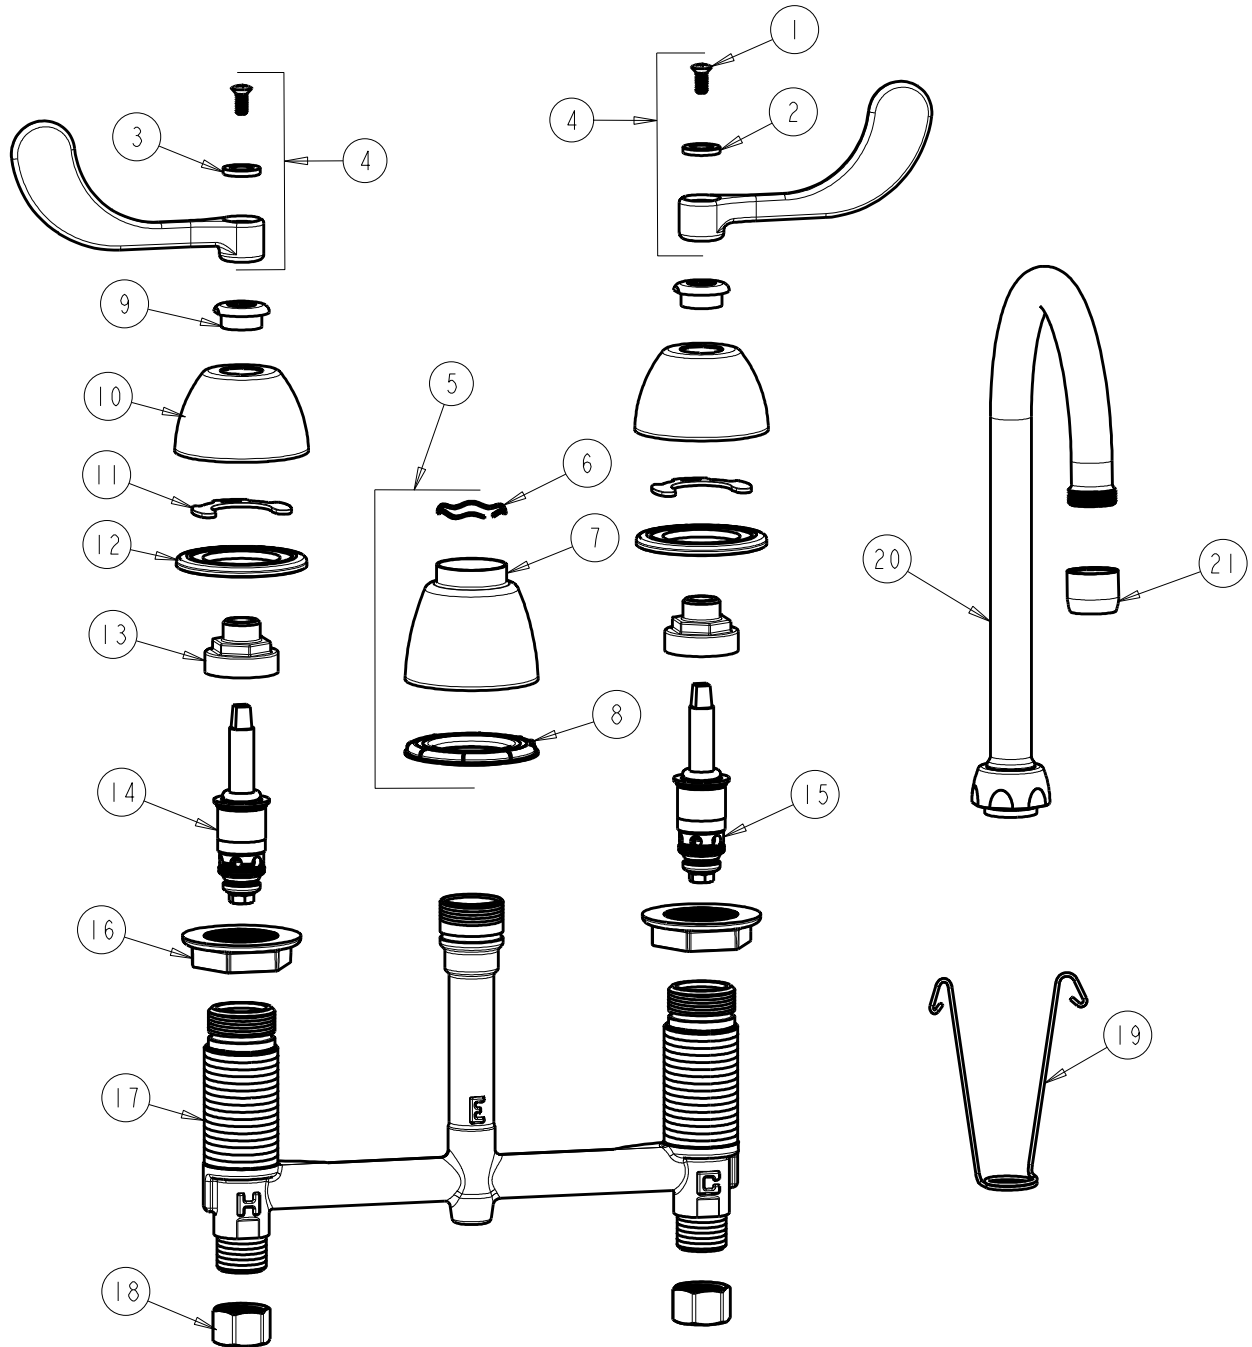

**CHICAGO FAUCETS**  
a Geberit company

2100 South Clearwater Drive  
Des Plaines, IL 60018  
Phone: 847-803-5000  
Fax: 847-803-5454  
www.chicagofaucets.com

**REPAIR PARTS**

FITTING NO.

**786-E3CP**

SUBMITTED MODEL NO.

ITEM NO.

BY: SID DATE: 04-08-02

CHK: REV: 04-25-12

**FOR TECHNICAL ASSISTANCE**  
1-800-TEC-TRUE (1-800-832-8783)

ITEM	PART NO.	DESCRIPTION	ITEM	PART NO.	DESCRIPTION
1	420-010JKRCF	SCREW, 10-32 UNC PH 1/2	12	888-026JKNF	WASHER, SEALING
2	633-123JKNF	INDEX BUTTON (BLUE)	13	274-014JKRBF	NUT, CAP
3	633-023JKNF	INDEX BUTTON (RED)	14	377-XTLHJKNF	LH QUATURN CARTRIDGE
4	317-PRJKCP	HANDLE, 4" WRISTBLADE (PAIR)	15	377-XTRHJKNF	RH QUATURN CARTRIDGE
5	785-400JKCP	SPOUT ESCUTCHEON KIT	16	250-004JKNF	LOCKNUT
6	50-038JKNF	WAVE WASHER	17	----	BODY, VALVE
7	785-400JKCP	ESCUTCHEON, SPOUT BASE	18	49-005JKRBF	COUPLING NUT
8	888-027JKNF	SPOUT ESCUTCHEON WASHER	19	200-008JKNF	HANGER
9	422-113JKCP	ESCUTCHEON NUT	20	GN2AJKCP	GN SPOUT-A TYPE END
10	250-082JKCP	ESCUTCHEON	21	E3JKCP	SOFTFLO AERATOR 2.2 GPM
11	200-009JKNF	CLIP, RETAIN			