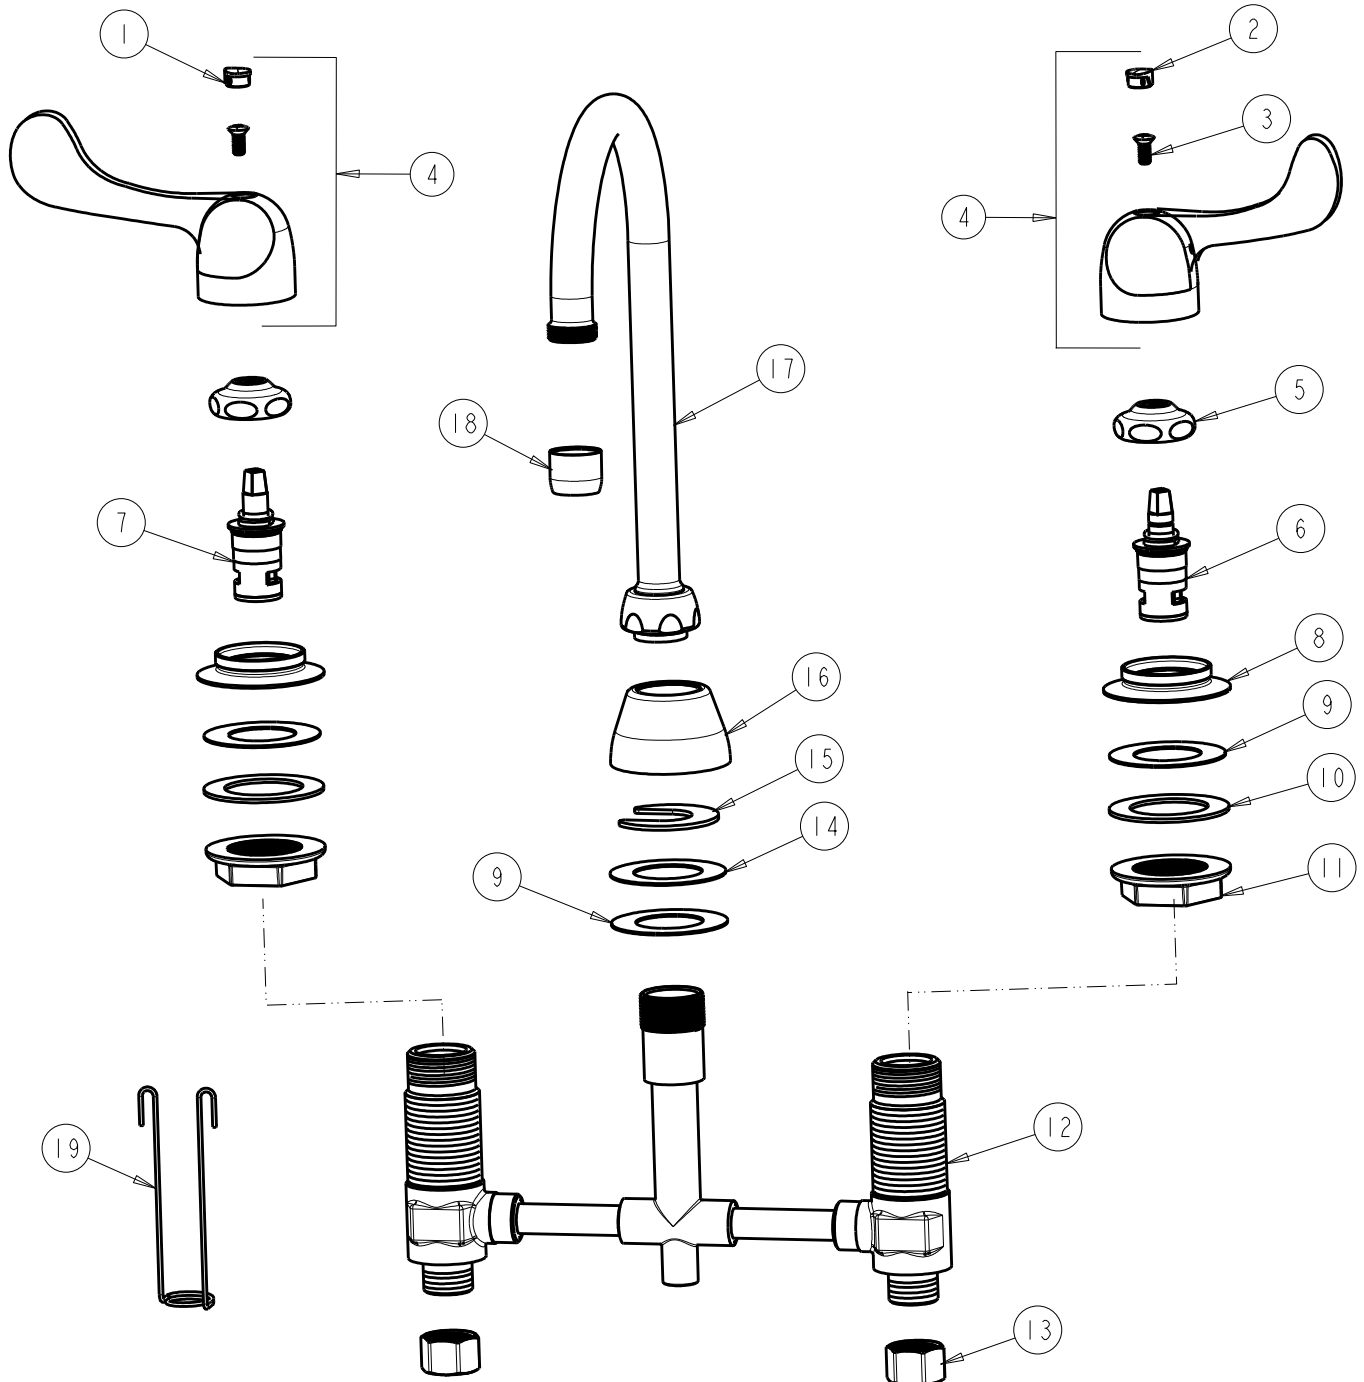

CHICAGO FAUCETS
a Geberit company

2100 South Clearwater Drive
Des Plaines, IL 60018
Phone: 847-803-5000
Fax: 847-803-5454
www.chicagofaucets.com

REPAIR PARTS

FITTING NO.

786-E3-320XKCP

SUBMITTED MODEL NO.

ITEM NO.

BY: SID DATE: 02-04-11

CHK: *[Signature]* REV:

FOR TECHNICAL ASSISTANCE
1-800-TEC-TRUE (1-800-832-8783)

ITEM	PART NO.	DESCRIPTION	ITEM	PART NO.	DESCRIPTION
1	320-003JKNF	INDEX BUTTON (RED)	11	250-004JKNF	LOCKNUT
2	320-004JKNF	INDEX BUTTON (BLUE)	12	—	VALVE BODY NOT SOLD SEPARATELY
3	420-010JKRCF	SCREW, 10-32 UNC PH 1/2	13	49-005JKRBF	COUPLING NUT
4	320-PRJKCP	CANOPY HANDLE ASSEMBLY (PAIR)	14	888-006JKRBF	BRASS WASHER
5	1-214JKCP	CAP	15	200-006JKNF	C-WASHER
6	1-099XKJKNF	RH CERAMIC CARTRIDGE 1/4	16	785-300JKCP	SPOUT BASE ESCUTCHEON
7	1-100XKJKNF	LH CERAMIC CARTRIDGE 1/4	17	GN2AJKCP	GN SPOUT-A TYPE END
8	1797-122JKCP	FLANGE	18	E3JKCP	SOFTFLO AERATOR OUTLET
9	739-056JKNF	RUBBER WASHER	19	200-007JKNF	HANGER
10	55-010JKNF	STEEL WASHER			