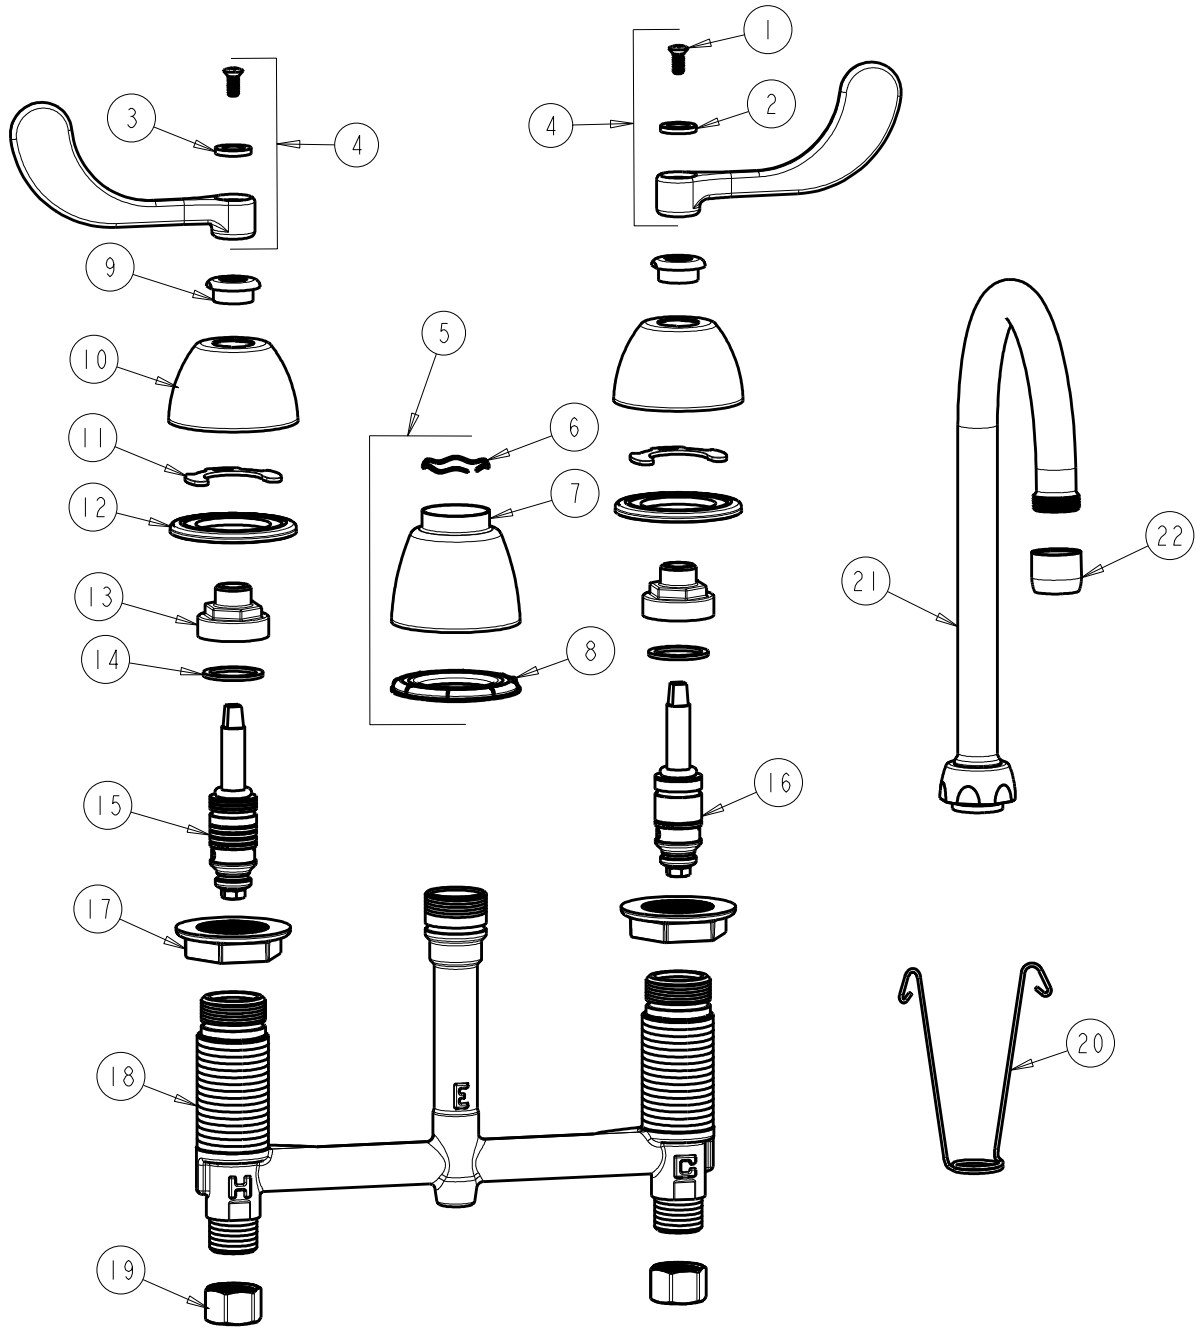

**CHICAGO FAUCETS**  
a Geberit company

2100 South Clearwater Drive  
Des Plaines, IL 60018  
Phone: 847-803-5000  
Fax: 847-803-5454  
www.chicagofaucets.com

**REPAIR PARTS**

FITTING NO.

**786-E3-245CP**

SUBMITTED MODEL NO.

ITEM NO.

**FOR TECHNICAL ASSISTANCE**  
1-800-TEC-TRUE (1-800-832-8783)

BY: SID    DATE: 03-03-05  
CHK:        REV: 04-25-12

ITEM	PART NO.	DESCRIPTION	ITEM	PART NO.	DESCRIPTION
1	420-010JKRCF	SCREW, 10-32 UNC PH 1/2	12	888-026JKNF	WASHER, SEALING
2	633-123JKNF	INDEX BUTTON (BLUE)	13	274-014JKRBF	NUT, CAP
3	633-023JKNF	INDEX BUTTON (RED)	14	1-343JKNF	GASKET
4	317-PRJKCP	HANDLE, 4" WRISTBLADE (PAIR)	15	377-X245LHJKNF	LH QUATURN FLO-CONTROL
5	785-400JKCP	SPOUT ESCUTCHEON KIT	16	377-X245RHJKNF	RH QUATURN FLO-CONTROL
6	50-038JKNF	WAVE WASHER	17	250-004JKNF	LOCKNUT
7	785-400JKCP	ESCUTCHEON, SPOUT BASE	18	-----	BODY, VALVE
8	888-027JKNF	SPOUT ESCUTCHEON WASHER	19	49-005JKRBF	COUPLING NUT
9	422-113JKCP	ESCUTCHEON NUT	20	200-008JKNF	HANGER
10	250-082JKCP	ESCUTCHEON	21	GN2AJKCP	SPOUT
11	200-009JKNF	CLIP, RETAIN	22	E3JKCP	SOFTFLO AERATOR 2.2 GPM