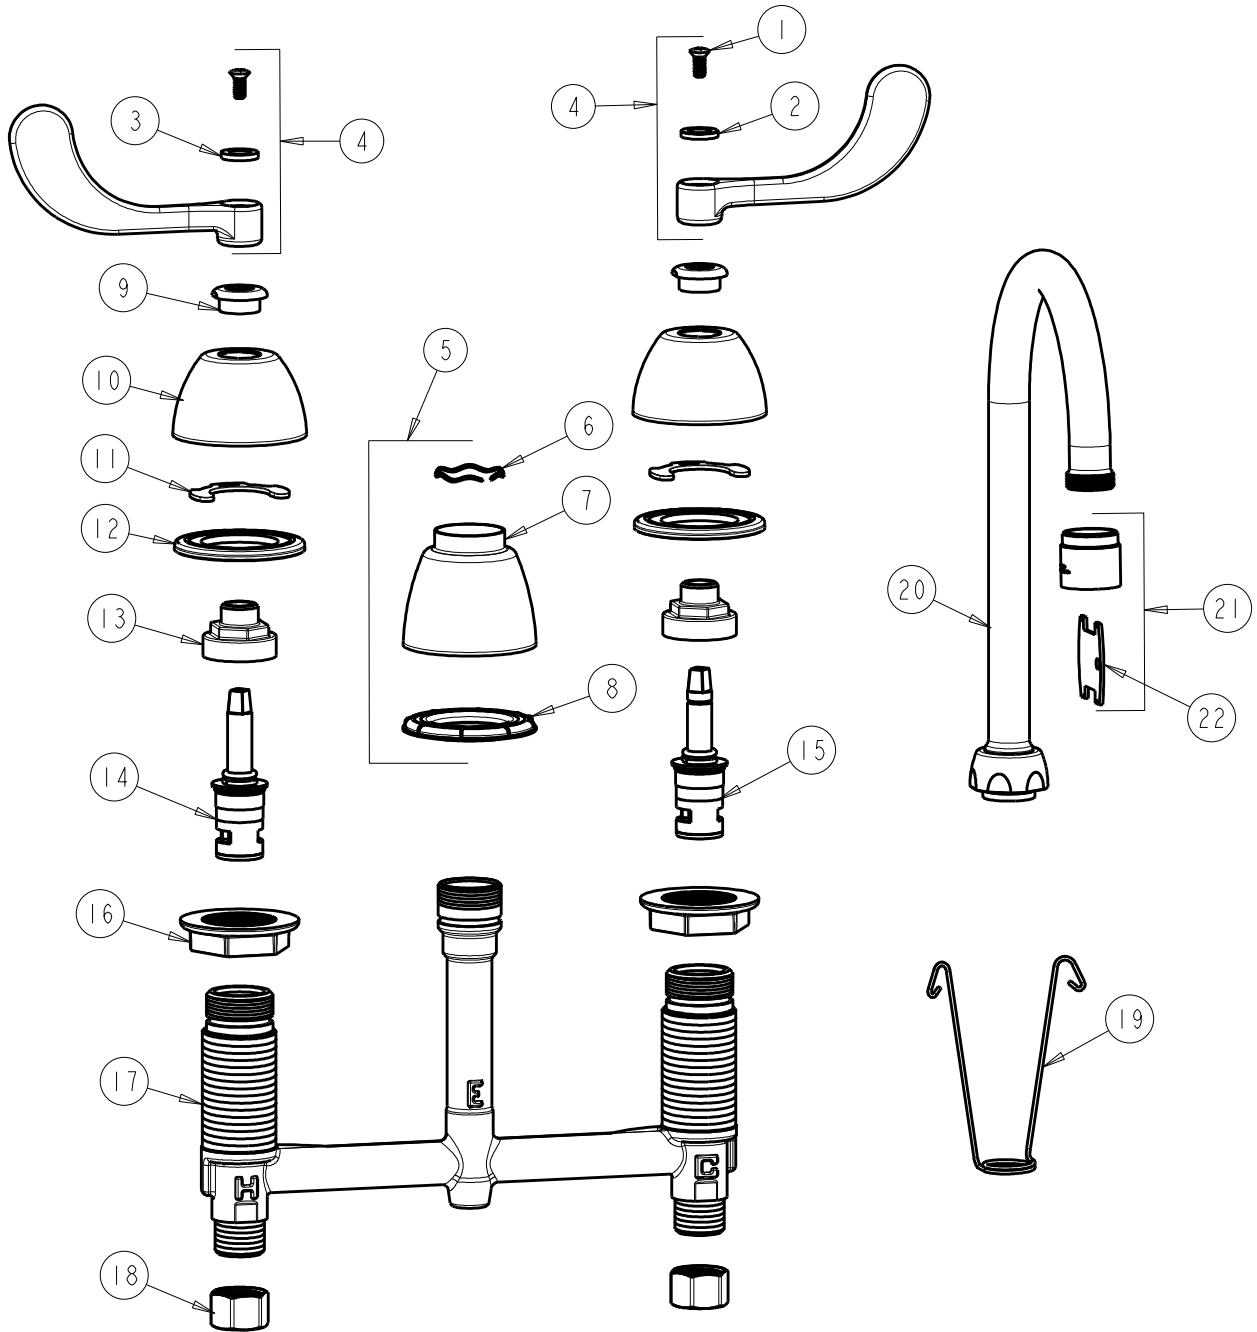

CHICAGO FAUCETS
a Geberit company

2100 South Clearwater Drive
Des Plaines, IL 60018
Phone: 847-803-5000
Fax: 847-803-5454
www.chicagofaucets.com

REPAIR PARTS

FITTING NO.

786-E29VPXKCP

SUBMITTED MODEL NO.

ITEM NO.

FOR TECHNICAL ASSISTANCE
1-800-TEC-TRUE (1-800-832-8783)

BY: SID DATE: 06-12-08
CHK: REV: 04-25-12

ITEM	PART NO.	DESCRIPTION	ITEM	PART NO.	DESCRIPTION
1	420-010JKRCF	SCREW, 10-32 UNC PH 1/2	12	888-026JKNF	WASHER, SEALING
2	633-123JKNF	INDEX BUTTON (BLUE)	13	274-014JKRBF	NUT, CAP
3	633-023JKNF	INDEX BUTTON (RED)	14	377-XKLHJKNF	LH CERAMIC CARTRIDGE 1/4
4	317-PRJKCP	HANDLE, 4" WRISTBLADE (PAIR)	15	377-XKRHJKNF	RH CERAMIC CARTRIDGE 1/4
5	785-400JKCP	SPOUT ESCUTCHEON KIT	16	250-004JKNF	LOCKNUT
6	50-038JKNF	WAVE WASHER	17	---	BODY, VALVE
7	785-400JKCP	ESCUTCHEON, SPOUT BASE	18	49-005JKRBF	COUPLING NUT
8	888-027JKNF	SPOUT ESCUTCHEON WASHER	19	200-008JKNF	HANGER
9	422-113JKCP	ESCUTCHEON NUT	20	GN2AJKCP	SPOUT
10	250-082JKCP	ESCUTCHEON	21	E29VPJKCP	LAMINAR OUTLET 2.2 GPM
11	200-009JKNF	CLIP, RETAIN	22	3-024JKRCF	KEY, VP