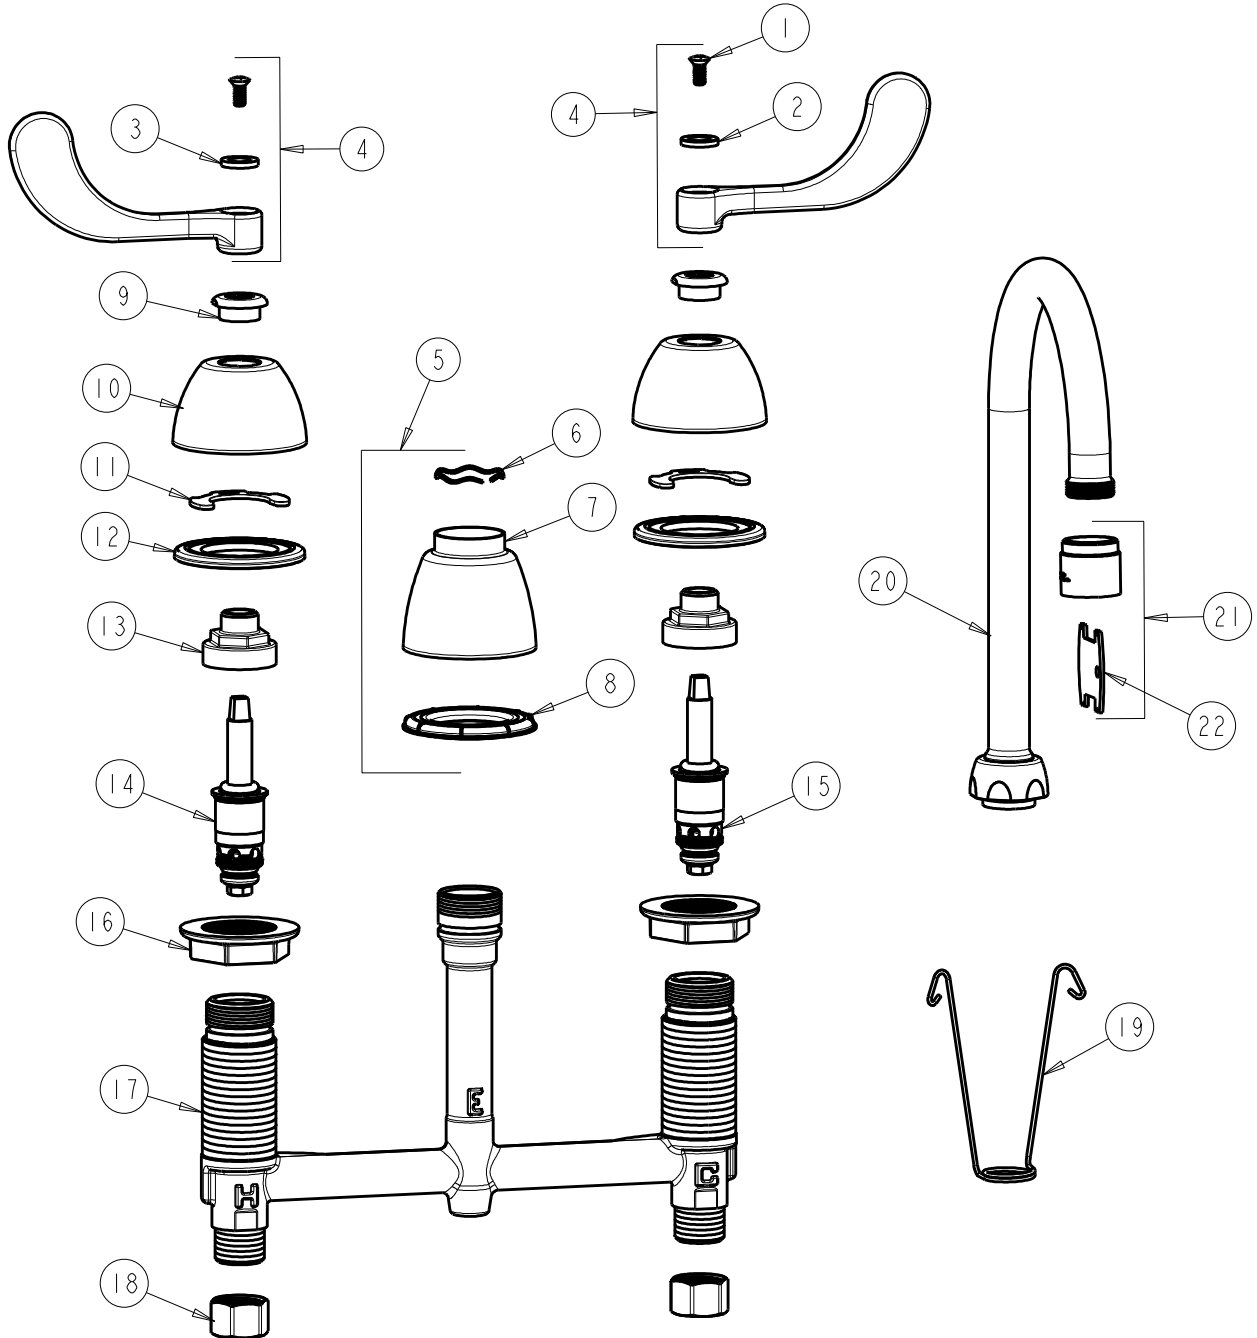

**CHICAGO FAUCETS**  
a Geberit company

2100 South Clearwater Drive  
Des Plaines, IL 60018  
Phone: 847-803-5000  
Fax: 847-803-5454  
www.chicagofaucets.com

**REPAIR PARTS**

FITTING NO.  
**786-E29VPCP**  
SUBMITTED MODEL NO.

**FOR TECHNICAL ASSISTANCE**  
1-800-TEC-TRUE (1-800-832-8783)

BY: SID DATE: 09-27-01  
CHK: REV: 04-25-12

ITEM NO.

ITEM	PART NO.	DESCRIPTION	ITEM	PART NO.	DESCRIPTION
1	420-010JKRCF	SCREW, 10-32 UNC PH 1/2	12	888-026JKNF	WASHER, SEALING
2	633-123JKNF	INDEX BUTTON (BLUE)	13	274-014JKRBF	NUT, CAP
3	633-023JKNF	INDEX BUTTON (RED)	14	377-XTLHJKNF	LH QUATURN CARTRIDGE
4	317-PRJKCP	HANDLE, 4" WRISTBLADE (PAIR)	15	377-XTRHJKNF	RH QUATURN CARTRIDGE
5	785-400JKCP	SPOUT ESCUTCHEON KIT	16	250-004JKNF	LOCKNUT
6	50-038JKNF	WAVE WASHER	17	----	BODY, VALVE
7	785-400JKCP	ESCUTCHEON, SPOUT BASE	18	49-005JKRBF	COUPLING NUT
8	888-027JKNF	SPOUT ESCUTCHEON WASHER	19	200-008JKNF	HANGER
9	422-113JKCP	ESCUTCHEON NUT	20	GN2AJKCP	SPOUT
10	250-082JKCP	ESCUTCHEON	21	E29VPJKCP	LAMINAR OUTLET 2.2 GPM
11	200-009JKNF	CLIP, RETAIN	22	3-024JKRCF	KEY, VP