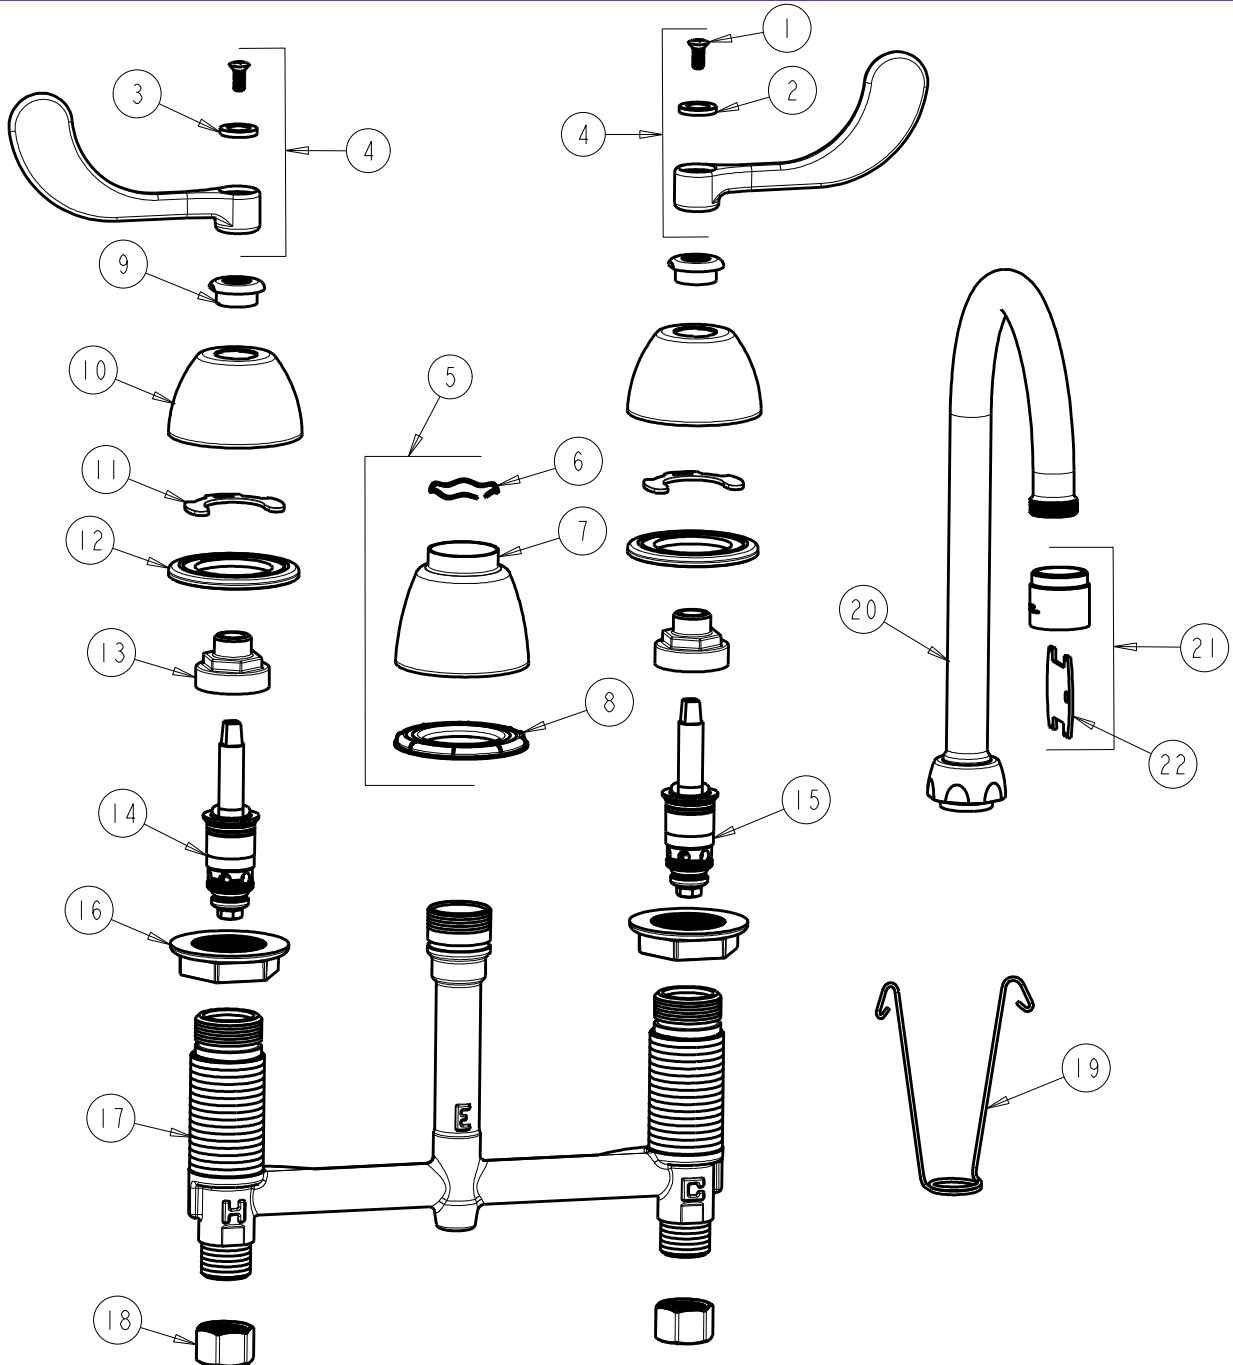

CHICAGO FAUCETS
a Geberit company

2100 South Clearwater Drive
Des Plaines, IL 60018
Phone: 847-803-5000
Fax: 847-803-5454
www.chicagofaucets.com

REPAIR PARTS

FITTING NO.

786-E29VPABCP

SUBMITTED MODEL NO.

ITEM NO.

FOR TECHNICAL ASSISTANCE
1-800-TEC-TRUE (1-800-832-8783)

BY: SID DATE: 05-18-09
CHK: REV: 04-25-12

ITEM	PART NO.	DESCRIPTION	ITEM	PART NO.	DESCRIPTION
1	420-010JKRCF	SCREW, 10-32 UNC PH 1/2	12	888-026JKNF	WASHER, SEALING
2	633-123JKNF	INDEX BUTTON (BLUE)	13	274-014JKRBF	NUT, CAP
3	633-023JKNF	INDEX BUTTON (RED)	14	377-XTLHJKABNF	LH QUATURN CARTRIDGE
4	317-PRJKCP	HANDLE, 4" WRISTBLADE (PAIR)	15	377-XTRHJKABNF	RH QUATURN CARTRIDGE
5	785-400JKCP	SPOUT ESCUTCHEON KIT	16	250-004JKNF	LOCKNUT
6	50-038JKNF	WAVE WASHER	17	---	BODY, VALVE
7	785-400JKCP	ESCUTCHEON, SPOUT BASE	18	49-005JKRBF	COUPLING NUT
8	888-027JKNF	SPOUT ESCUTCHEON WASHER	19	200-008JKNF	HANGER
9	422-113JKCP	ESCUTCHEON NUT	20	GN2AJKCP	SPOUT
10	250-082JKCP	ESCUTCHEON	21	E29VPJKCP	LAMINAR OUTLET 2.2 GPM
11	200-009JKNF	CLIP, RETAIN	22	3-024JKRCF	KEY, VP