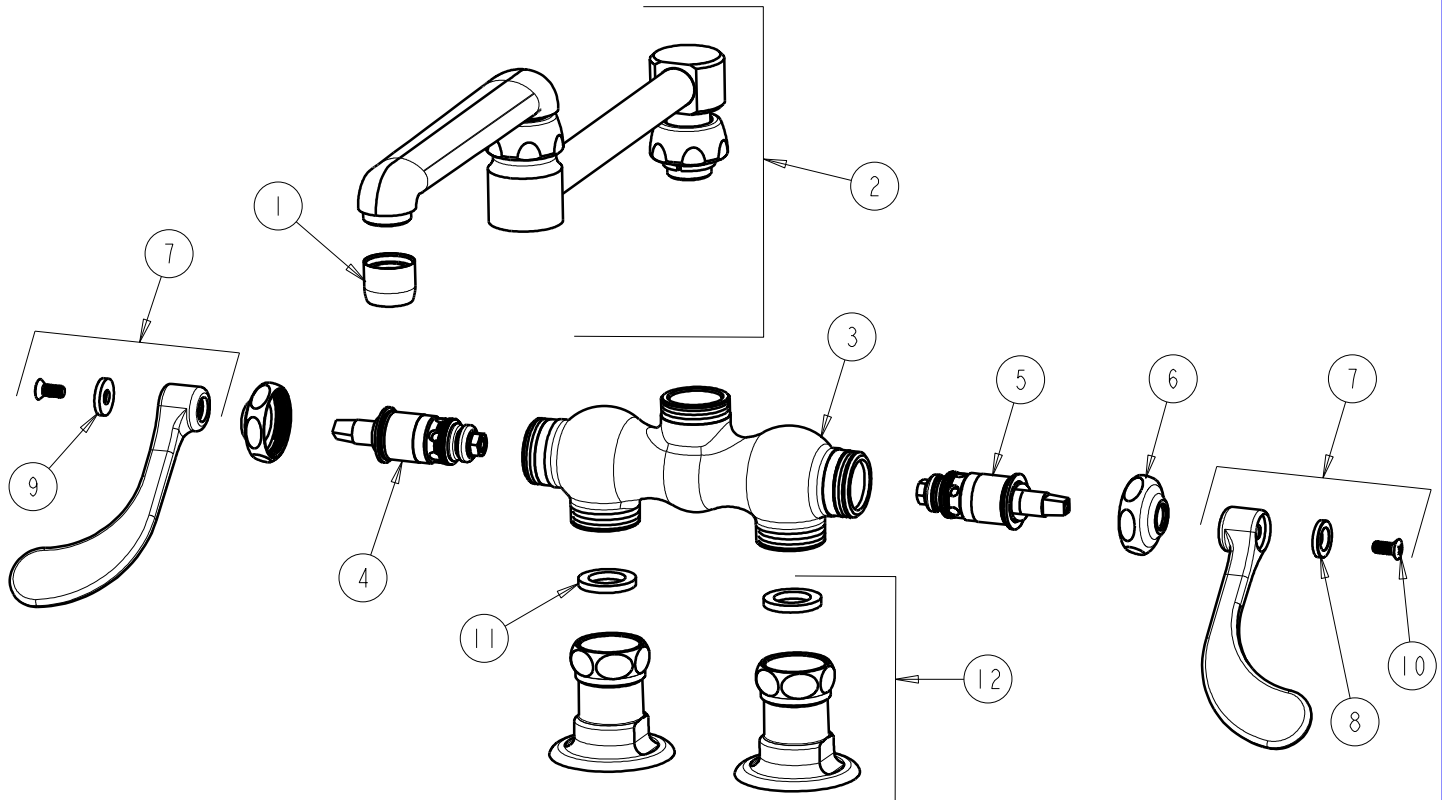

CHICAGO FAUCETS
a Geberit company

2100 South Clearwater Drive
Des Plaines, IL 60018
Phone: 847-803-5000
Fax: 847-803-5454
www.chicagofaucets.com

REPAIR PARTS

BY: SID DATE: 10-08-09
CHK: *[Signature]* REV:

FITTING NO.

772-DJ13-317CP

SUBMITTED MODEL NO.

ITEM NO.

FOR TECHNICAL ASSISTANCE
1-800-TEC-TRUE (1-800-832-8783)

ITEM	PART NO.	DESCRIPTION	ITEM	PART NO.	DESCRIPTION
1	E3JKCP	SOFTFLO AERATOR OUTLET	7	317-PRJKCP	HANDLE, 4" WRISTBLADE (PAIR)
2	DJ13JKCP	FOR PARTS SEE DJ13JKCP	8	633-123JKNF	INDEX BUTTON (BLUE)
3	---	VALVE BODY NOT SOLD SEPARATELY	9	633-023JKNF	INDEX BUTTON (RED)
4	1-100XTJKNF	QUATURN UNIT (LH)	10	420-010JKRCF	SCREW, 10-32 UNC PH 1/2
5	1-099XTJKNF	QUATURN UNIT (RH)	11	1-011JKNF	WASHER, .97 X .62 X .12
6	1-214JKCP	CAP	12	WJKCP	STRAIGHT SHANK ASSEMBLY