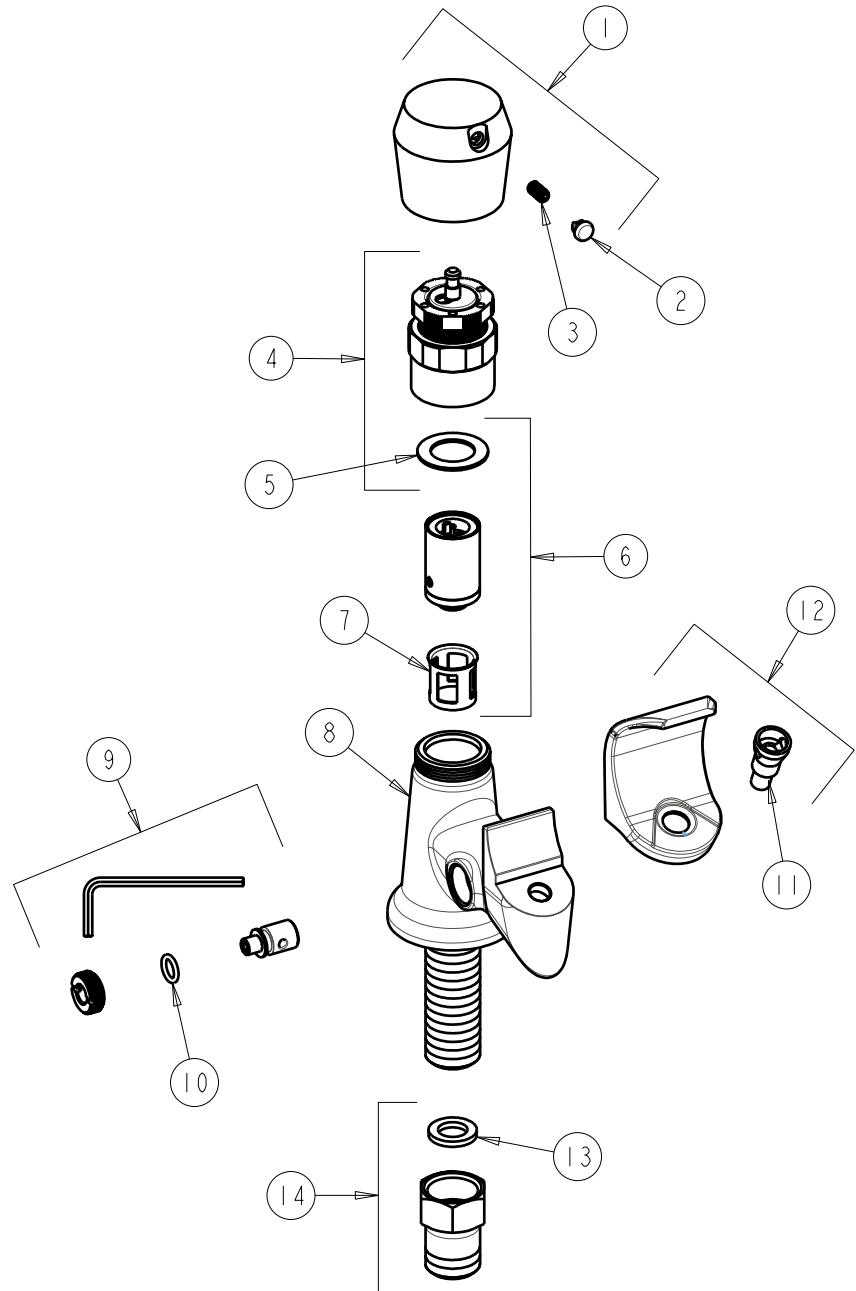

PARTS LIST

BY: JAR
CHK'D:

FINISH: AS SPECIFIED
DATE: 11-30-06

748-665FH

REV:

ITEM NO.	PART NO.	DESCRIPTION
1	665-PSH	HANDLE, (INCLUDES BUTTON & SCREW)
2	82-PPNF	BUTTONS, HOT AND COLD
3	665-116	SET SCREW
4	665-190K	ACTUATOR ASSEMBLY
5	665-011	SEALING WASHER
6	672-X	MVP CARTRIDGE
7	667-402	FILTER
8	-----	VALVE ASSEMBLY (NOT SOLD SEPERATLY)
9	748-012K	FLOW CONTROL KIT
10	319-040	O-RING
11	653-008	NOZZLE
12	748-011K	MOUTHGAURD BUBBLER & NOZZLE
13	1001-002	GASKET
14	722-013K	ADAPTER, FLOW CONTROL
15	748-013K	MOUNTING KIT