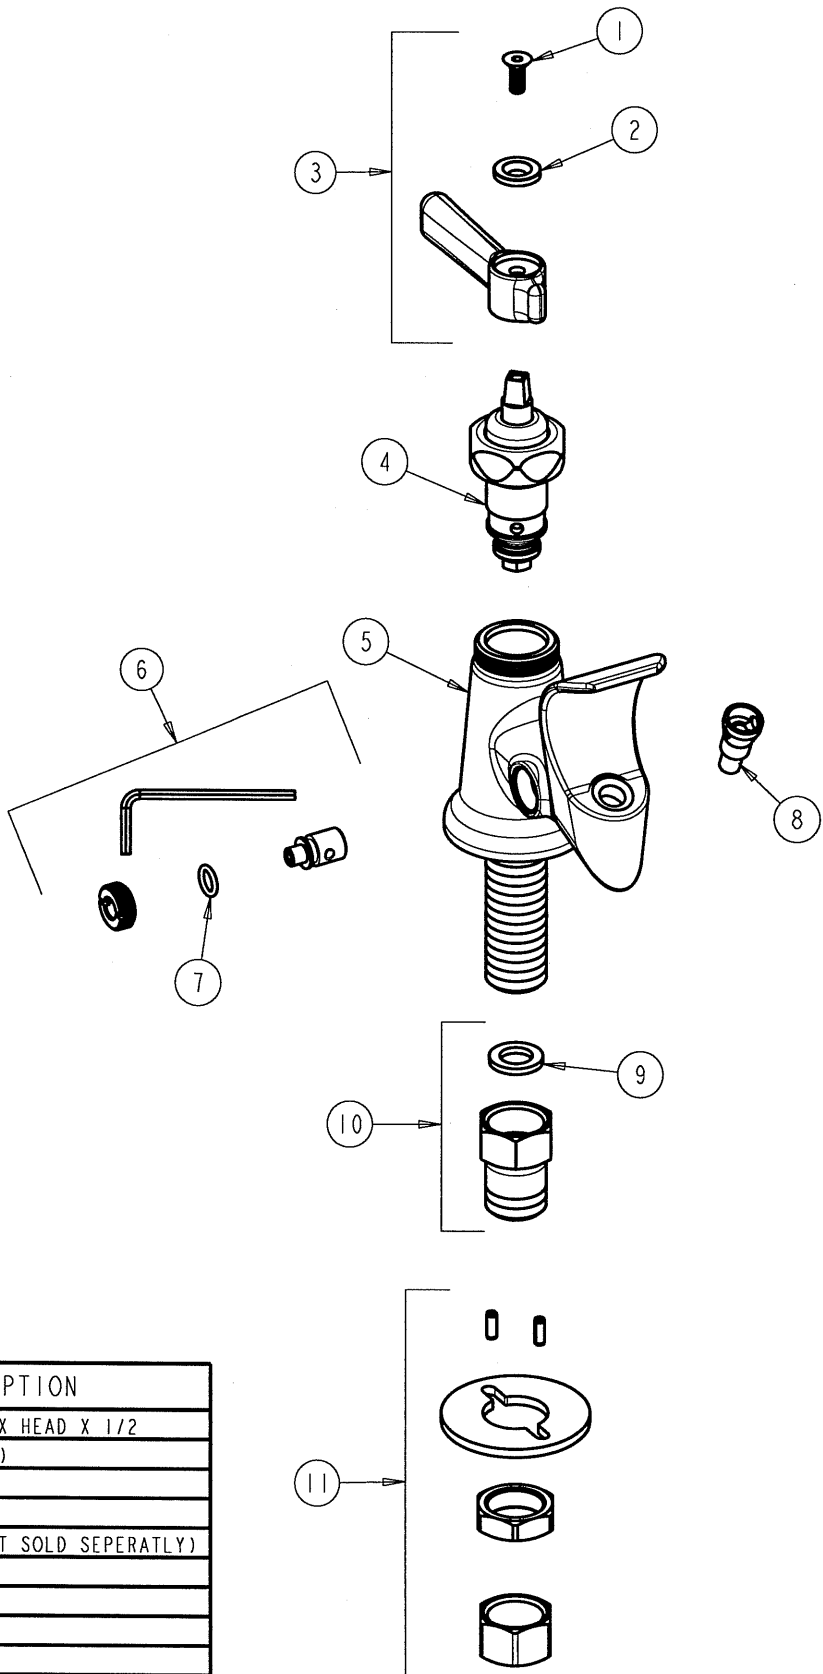

# PARTS LIST

BY: JAR  
CHK'D: ZB

**CHICAGO  
FAUCETS**  
a Geberit company

FINISH: AS SPECIFIED  
DATE: 11-30-06

E.F.O.  
REL  
8-2-07

748-244

REV:

ITEM NO.	PART NO.	DESCRIPTION
1	420-020	SCREW, 1/8 FLAT HEX HEAD X 1/2
2	633-123	INDEX BUTTON (BLUE)
3	369-VCOLD	HANDLE ASSEMBLY
4	826-X	KLO-SELF CARTRIDGE
5	-----	VALVE ASSEMBLY (NOT SOLD SEPERATLY)
6	748-012K	FLOW CONTROL KIT
7	319-040	O-RING
8	653-008	NOZZLE
9	1001-002	GASKET
10	722-013K	ADAPTER, FLOW CONTROL
11	748-013K	MOUNTING KIT