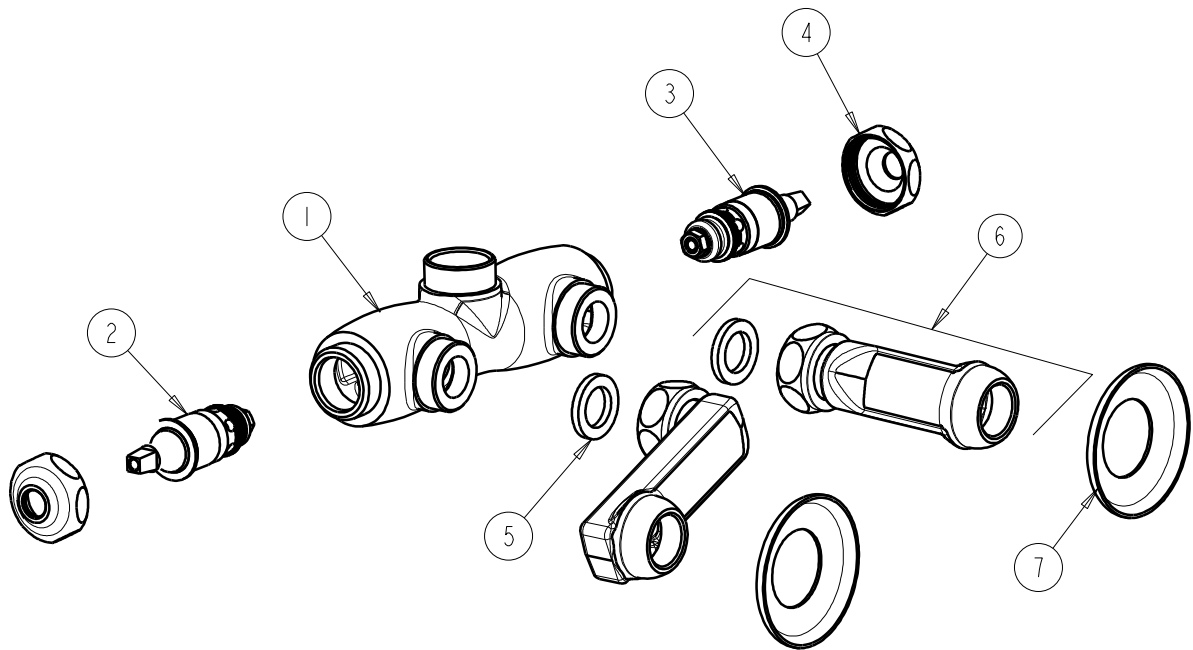

CHICAGO FAUCETS
a Geberit company

2100 South Clearwater Drive
Des Plaines, IL 60018
Phone: 847-803-5000
Fax: 847-803-5454
www.chicagofaucets.com

REPAIR PARTS

FITTING NO.

737-LESSSPTLESSHDLRCF

SUBMITTED MODEL NO.

ITEM NO.

FOR TECHNICAL ASSISTANCE
1-800-TEC-TRUE (1-800-832-8783)

BY: SID DATE: 07-28-09

CHK: *[Signature]* REV:

ITEM	PART NO.	DESCRIPTION	ITEM	PART NO.	DESCRIPTION
1	---	VALVE BODY (NOT SOLD SEPARATELY)	5	1-011JKNF	WASHER, .97 X .62 X .12
2	1-099XTJKNF	QUATURN UNIT (RH)	6	HJKCP	'H' ARM ASSEMBLY w/WASHER
3	1-100XTJKNF	QUATURN UNIT (LH)	7	1-055JKCP	FLANGE
4	1-214JKCP	CAP			