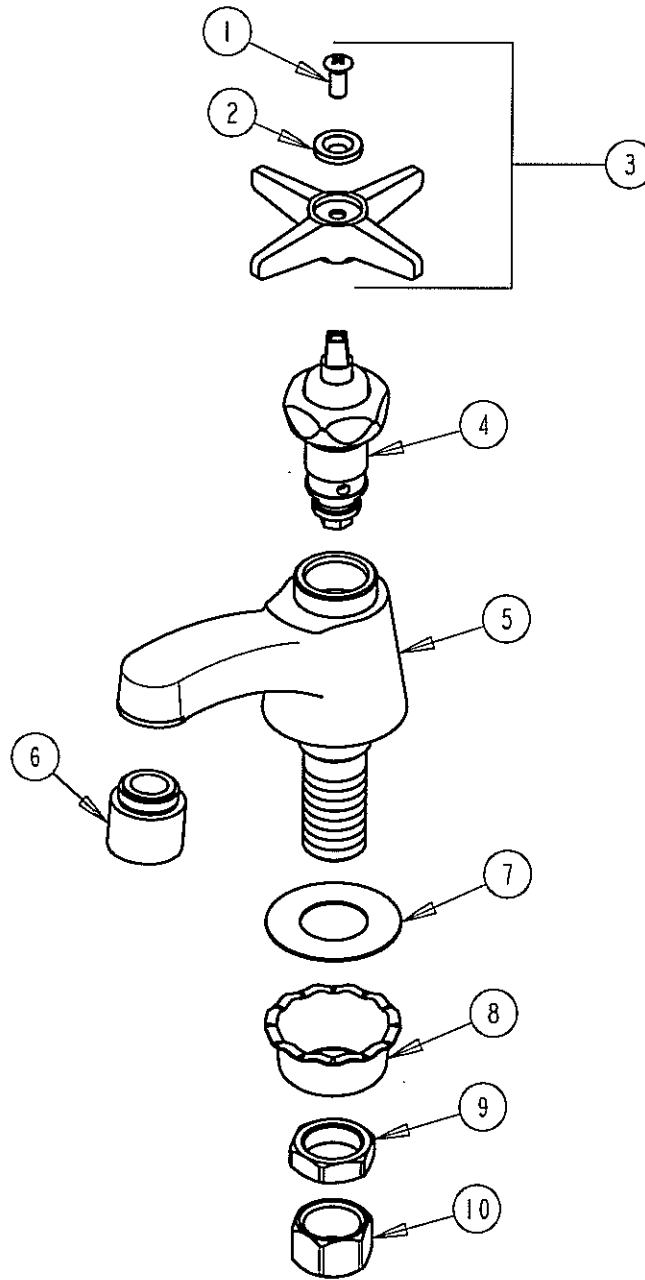

# PARTS LIST

BY: SID  
CHK'D: SID

**CHICAGO FAUCETS**  
*Last As Long As The Building*

FINISH: AS SPECIFIED  
DATE: 10-03-02

701-COLDVPA

ITEM NO.	PART NO.	DESCRIPTION	ITEM NO.	PART NO.	DESCRIPTION
1	420-010	SCREW	6	E12VP	SOFTFLO ASSEMBLY
2	633-123	INDEX BUTTON (BLUE)	7	333-103	RUBBER WASHER
3	633COLD	4-ARM CROSS HANDLE ASSEMBLY	8	1797-114	BASIN COCK WASHER
4	826-X	KLO-SELF CARTRIDGE	9	49-004	LOCKNUT
5	-----	VALVE BODY NOT SOLD SEPARATELY	10	49-005	COUPLING NUT