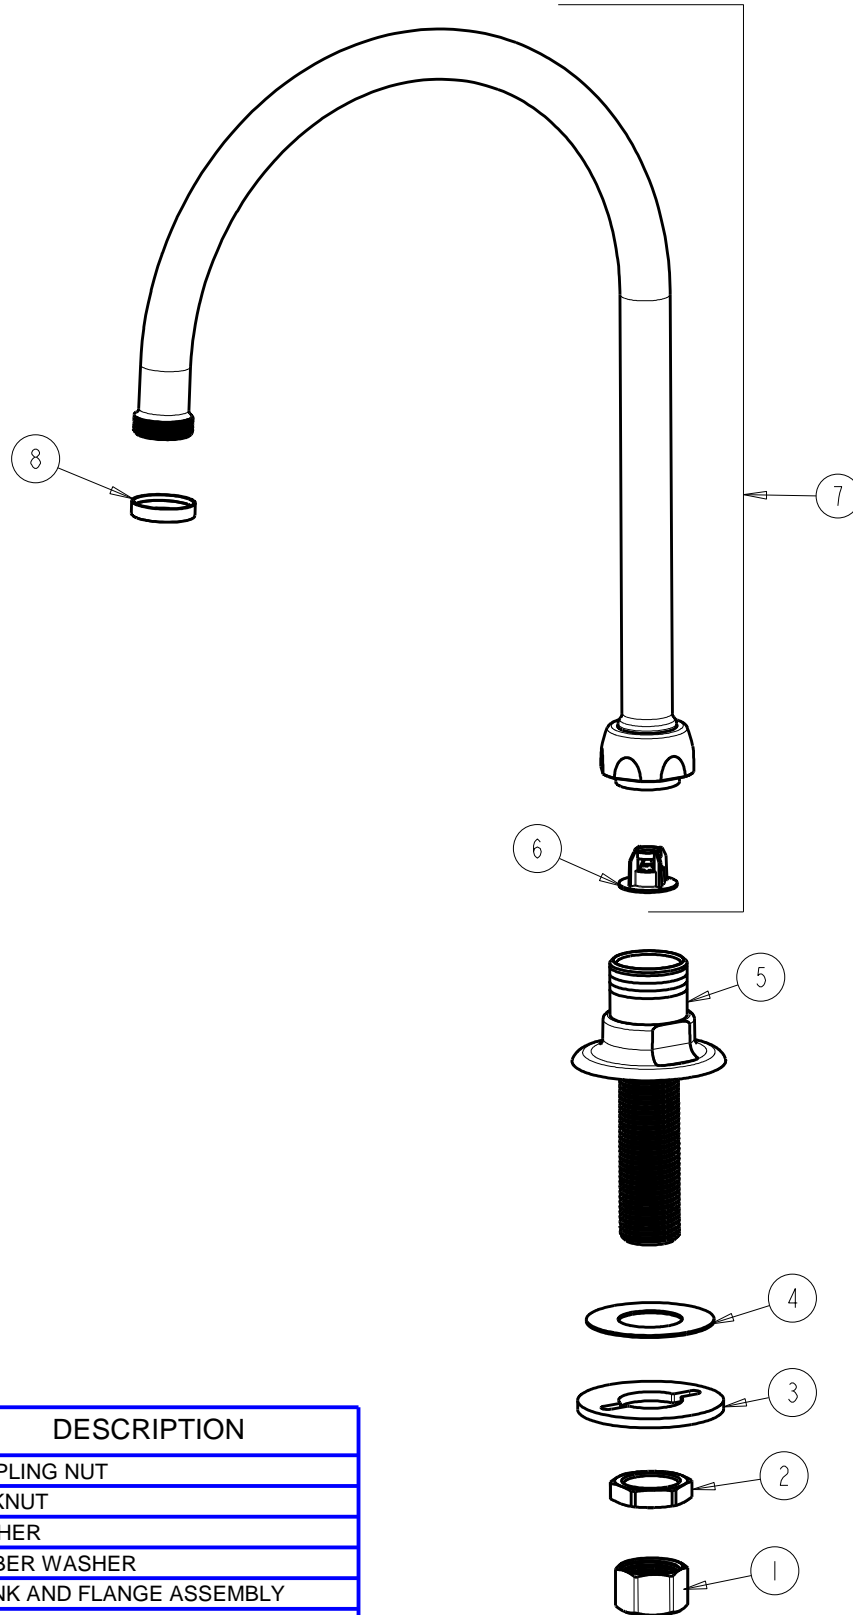

a Geberit company

2100 South Clearwater Drive
Des Plaines, IL 60018
Phone: 847-803-5000
Fax: 847-803-5454
www.chicagofaucets.com

REPAIR PARTS

BY: SID DATE: 05-15-09

CHK: *[Signature]* REV: 10-08-14

FITTING NO.

626-GN8FCABCP

SUBMITTED MODEL NO.

ITEM NO.

FOR TECHNICAL ASSISTANCE
1-800-TEC-TRUE (1-800-832-8783)

ITEM	PART NO.	DESCRIPTION
1	49-005JKRBF	COUPLING NUT
2	49-004JKRBF	LOCKNUT
3	807-112JKNF	WASHER
4	333-103JKNF	RUBBER WASHER
5	-----	SHANK AND FLANGE ASSEMBLY
6	50-043KJKABNF	FLOW CONTROL 1.5 GPM
7	GN8FCJKABCP	SPOUT, GN 8" C-C w/ 1.5 GPM FC
8	1-159JKCP	SPOUT END RING