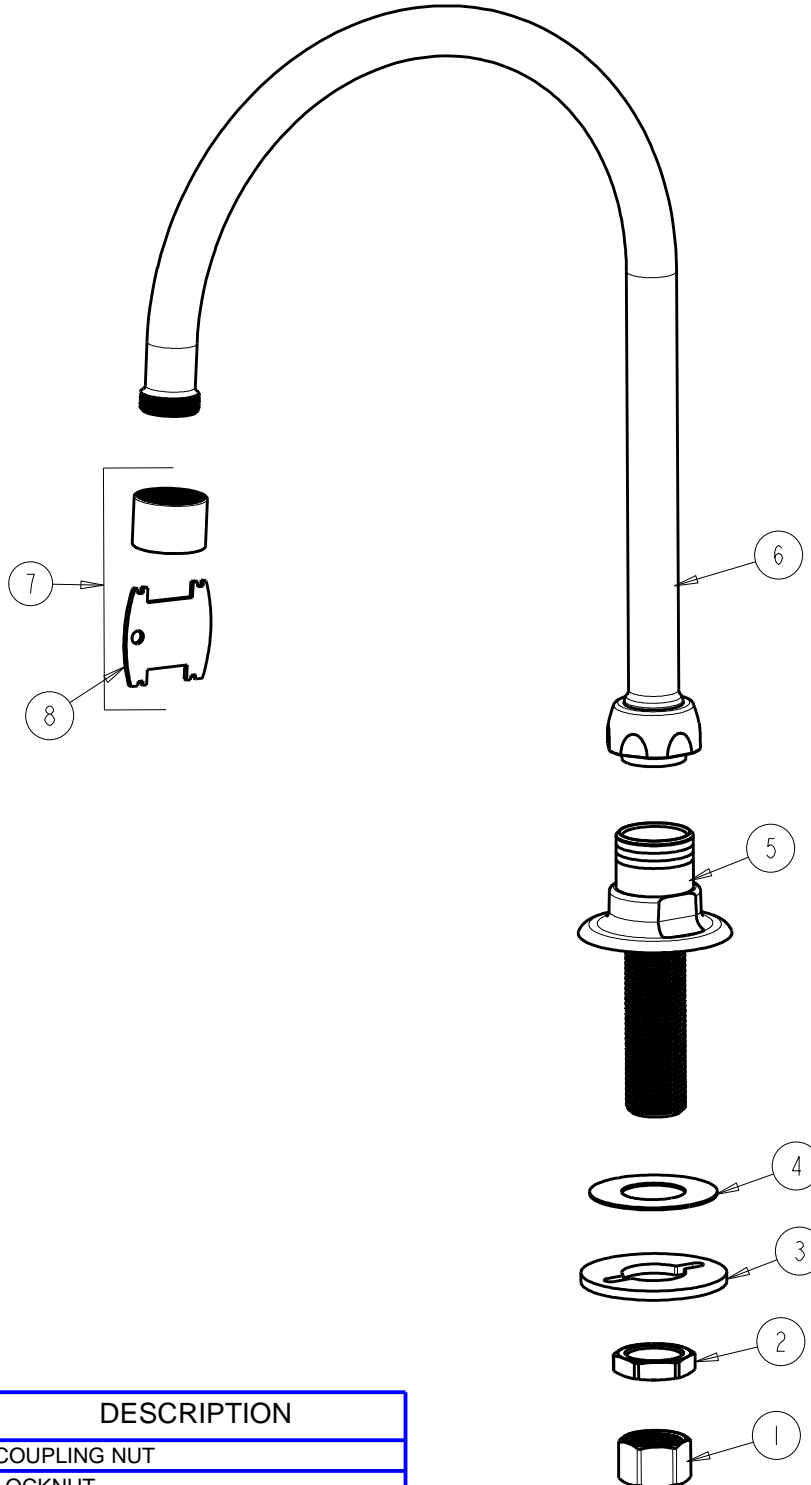

a Geberit company

2100 South Clearwater Drive
Des Plaines, IL 60018
Phone: 847-803-5000
Fax: 847-803-5454
www.chicagofaucets.com

REPAIR PARTS

BY: SID DATE: 05-15-09

CHK: *[Signature]* REV: 10-08-14

FITTING NO.

626-GN8AE29VPABCP

SUBMITTED MODEL NO.

ITEM NO.

FOR TECHNICAL ASSISTANCE
1-800-TEC-TRUE (1-800-832-8783)

ITEM	PART NO.	DESCRIPTION
1	49-005JKRBF	COUPLING NUT
2	49-004JKRBF	LOCKNUT
3	807-112JKNF	WASHER
4	333-103JKNF	RUBBER WASHER
5	-----	SHANK AND FLANGE ASSEMBLY
6	GN8AJKABCP	SPOUT, GN 8" C-C
7	E29VPJKABCP	OUTLET VP, LAMINAR 2.2 GPM
8	3-024JKRCF	KEY, VP