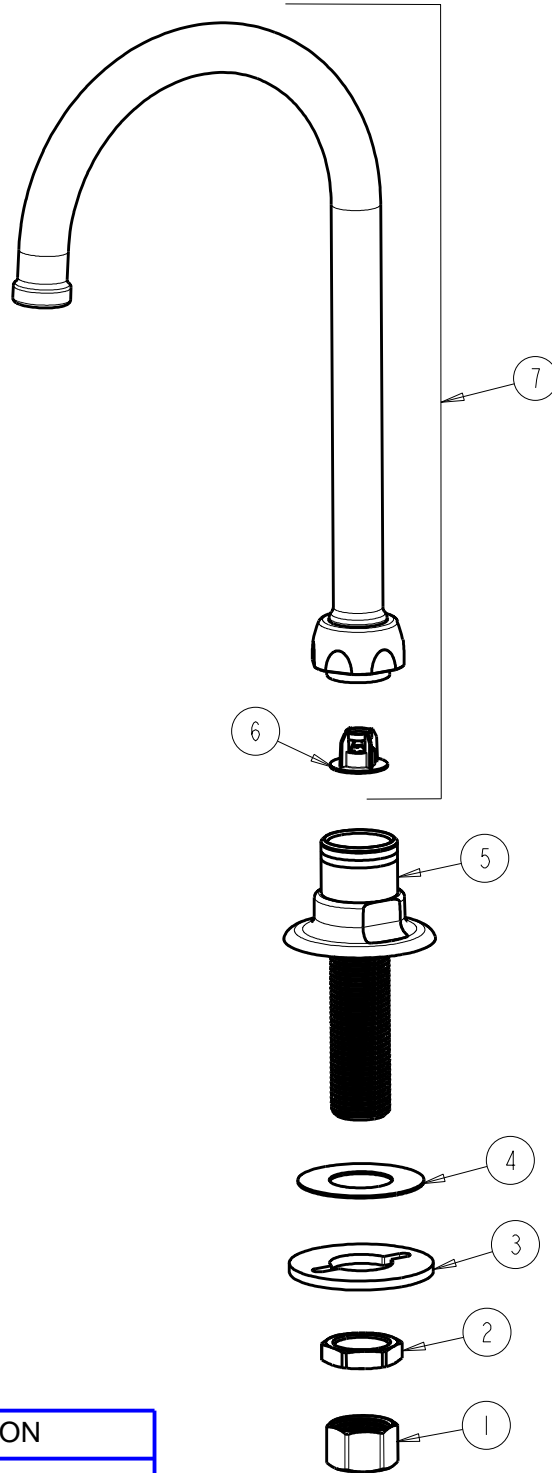

# REPAIR PARTS

BY: JAR      DATE: 10-30-08

CHK: *JAR*      REV: 02-16-10

FITTING NO.

**626-FCABCP**

SUBMITTED MODEL NO.

ITEM NO.

**FOR TECHNICAL ASSISTANCE**  
1-800-TEC-TRUE (1-800-832-8783)

ITEM	PART NO.	DESCRIPTION
1	49-005JKRBF	COUPLING NUT
2	49-004JKRBF	LOCKNUT
3	807-112JKNF	WASHER
4	333-103JKNF	RUBBER WASHER
5	-----	SHANK AND FLANGE ASSEMBLY
6	50-043KJKABNF	FLOW CONTROL 1.5 GPM
7	GN2FCJKABCP	SPOUT, GN PLAIN END w/ 1.5 GPM FC