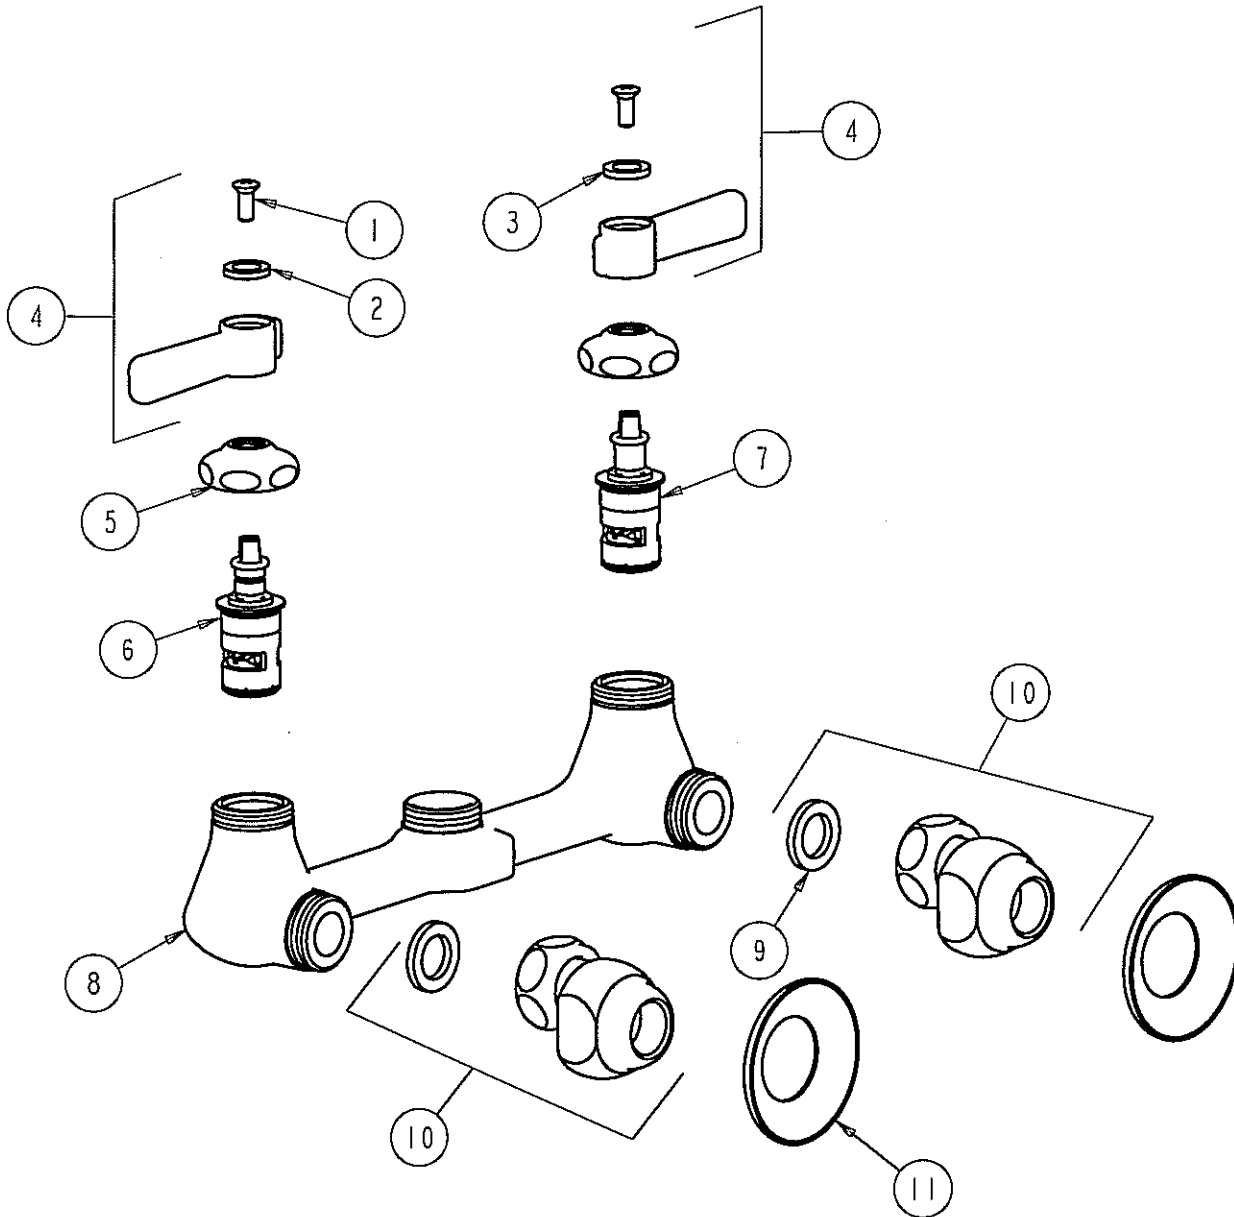

PARTS LIST

BY: SID
CHK'D: SID

**CHICAGO
FALCETS**
Last As Long As The Building

FINISH: AS SPECIFIED
DATE: 10-03-02

540-LDLESSSPTXK

ITEM NO.	PART NO.	DESCRIPTION	ITEM NO.	PART NO.	DESCRIPTION
1	420-010	SCREW	8	-----	VALVE BODY (NOT SOLD SEPARATELY)
2	633-123	INDEX BUTTON (BLUE)	9	1-011	WASHER
3	633-023	INDEX BUTTON (RED)	10	'G'	ARM ASSEMBLY WITH WASHER
4	369PR	LEVER HANDLE ASSEMBLY	11	1-055	FLANGE
5	1-214	CAP			
6	1-099XK	RH CERAMIC QUATURN UNIT			
7	1-100XK	LH CERAMIC QUATURN UNIT			