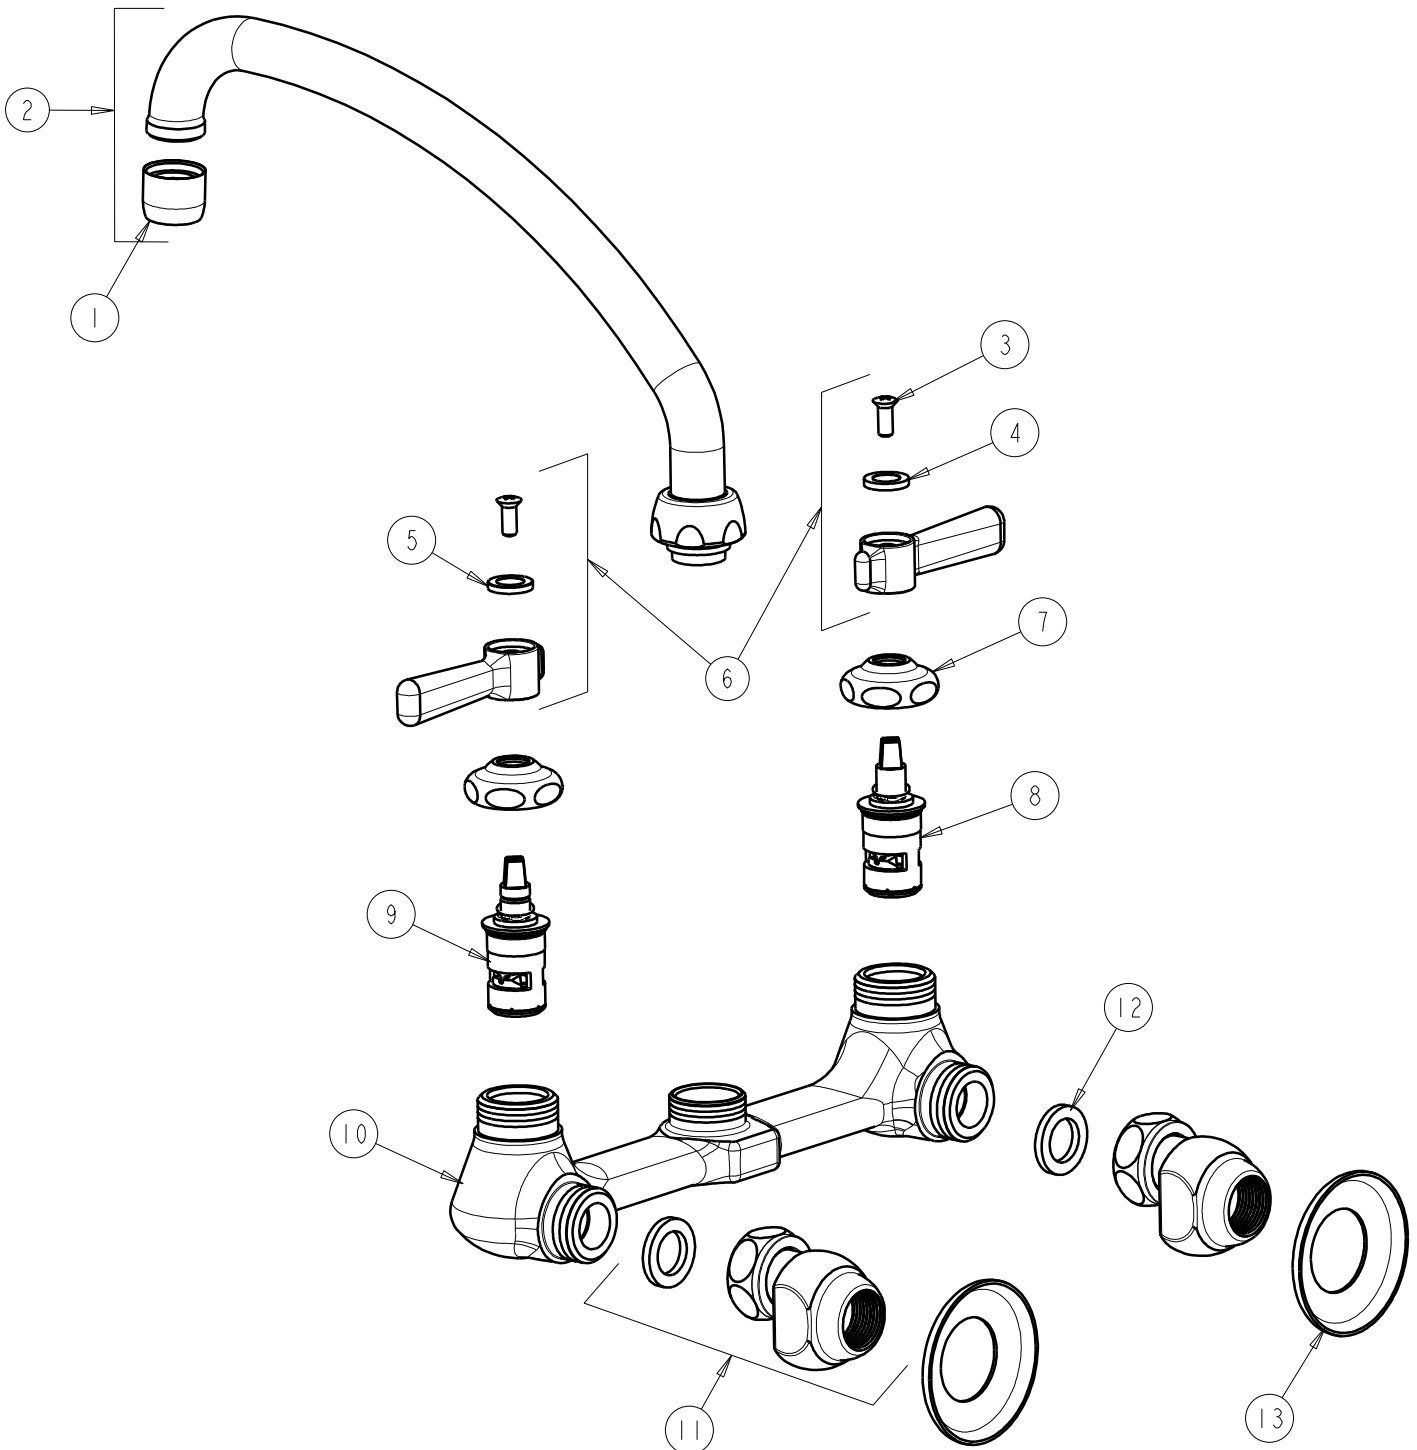

CHICAGO FAUCETS
a Geberit company

2100 South Clearwater Drive
Des Plaines, IL 60018
Phone: 847-803-5000
Fax: 847-803-5454
www.chicagofaucets.com

REPAIR PARTS

FITTING NO.

540-LDL9XKCP

SUBMITTED MODEL NO.

BY: SID DATE: 02-20-09

CHK: *[Signature]* REV:

ITEM NO.

FOR TECHNICAL ASSISTANCE
1-800-TEC-TRUE (1-800-832-8783)

ITEM	PART NO.	DESCRIPTION	ITEM	PART NO.	DESCRIPTION
1	E3JKCP	SOFTFLO OUTLET	8	1-100XKJKNF	LH CERAMIC QUATURN UNIT
2	L9JKCP	FOR PARTS SEE L9JKCP	9	1-099XKJKNF	RH CERAMIC QUATURN UNIT
3	420-010JKRCF	SCREW, 10-32 UNC PH 1/2	10	---	VALVE BODY (NOT SOLD SEPARATELY)
4	633-023JKNF	INDEX BUTTON (RED)	11	GJKCP	'G' ARM (INCLUDES WASHER)
5	633-123JKNF	INDEX BUTTON (BLUE)	12	1-011JKNF	WASHER, .97 X .62 X .12
6	369-PRJKCP	LEVER HANDLE ASSEMBLY (PAIR)	13	1-055JKCP	FLANGE
7	1-214JKCP	CAP			