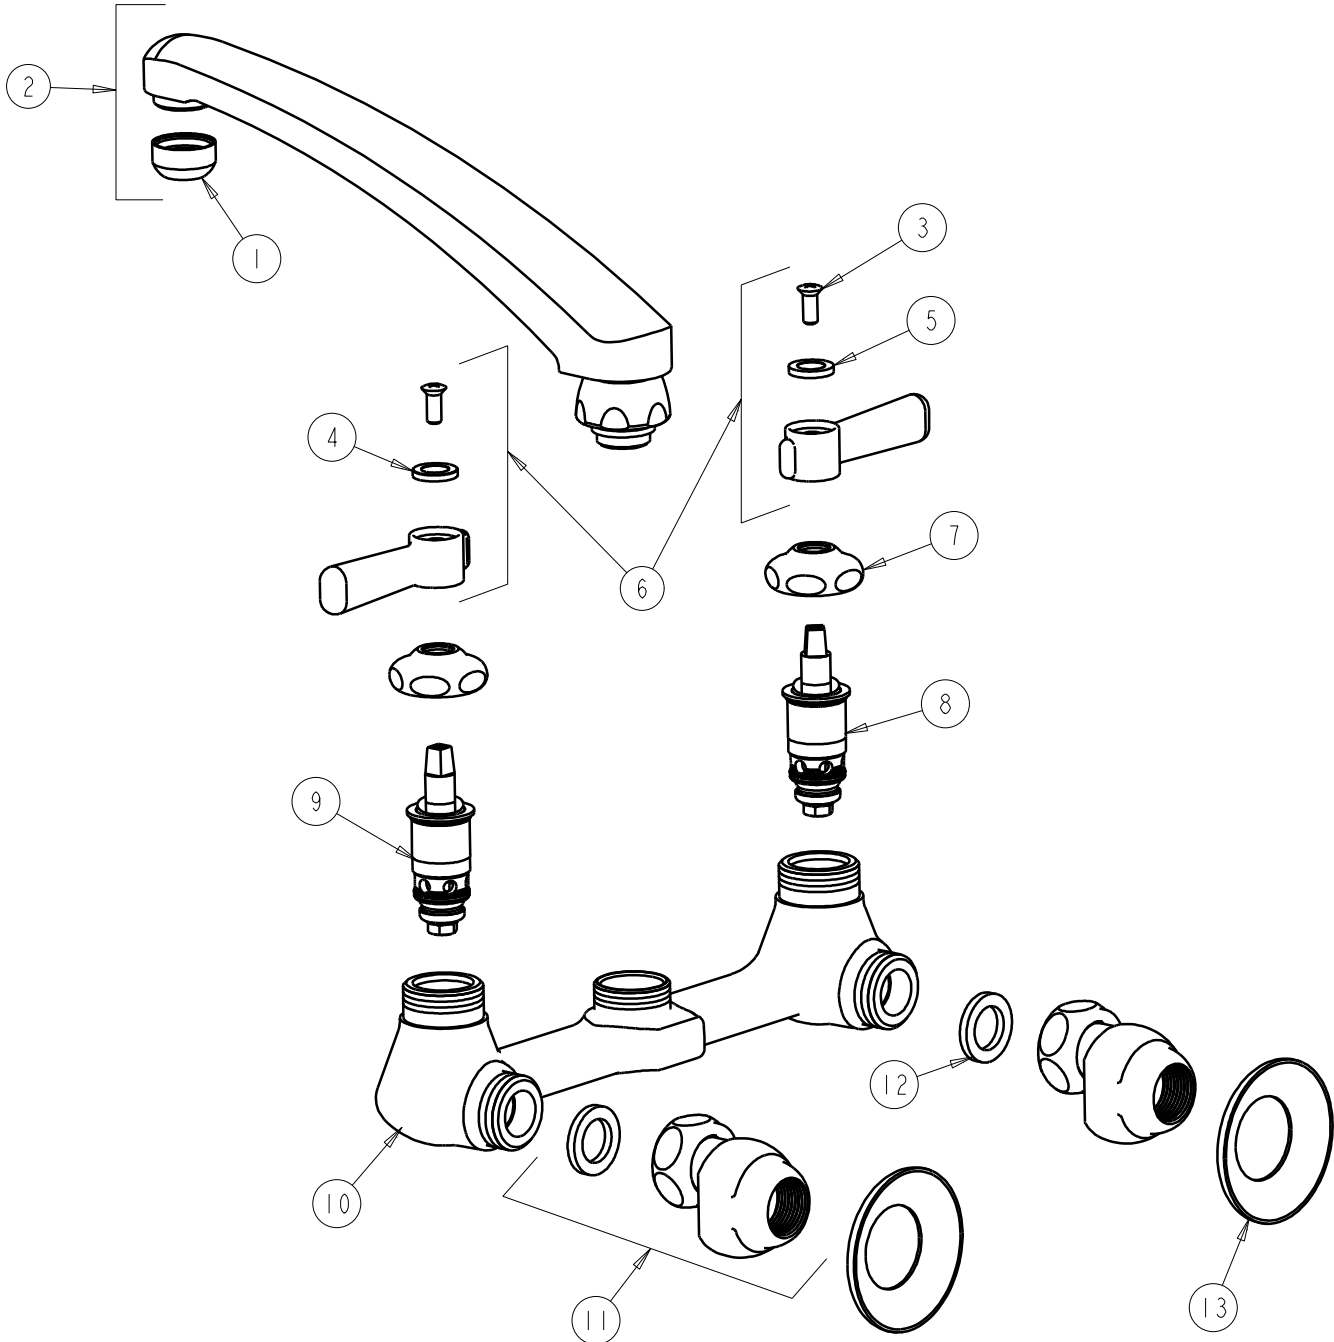

PARTS LIST

BY: JAR
CHK'D: *JAR*

FINISH: AS SPECIFIED
DATE: 06-28-07

540-LDL8E1

REV:

ITEM	PART NO.	DESCRIPTION	ITEM	PART NO.	DESCRIPTION
1	E1JKRF	OUTLET	8	1-100XTJKNF	QUATURN UNIT (LH)
2	L8E1JKCP	FOR PARTS SEE L8E1JKCP	9	1-099XTJKNF	QUATURN UNIT (RH)
3	420-010JKRCF	SCREW, 10-32 UNC PH 1/2	10	-----	VALVE BODY (NOT SOLD SEPARATELY)
4	633-123JKNF	INDEX BUTTON (BLUE)	11	GJKCP	'G' ARM (INCLUDES WASHER)
5	633-023JKNF	INDEX BUTTON (RED)	12	1-011JKNF	WASHER
6	369-PRJKCP	LEVER HANDLE ASSEMBLY (PAIR)	13	1-055JKCP	FLANGE
7	1-214JKCP	CAP			