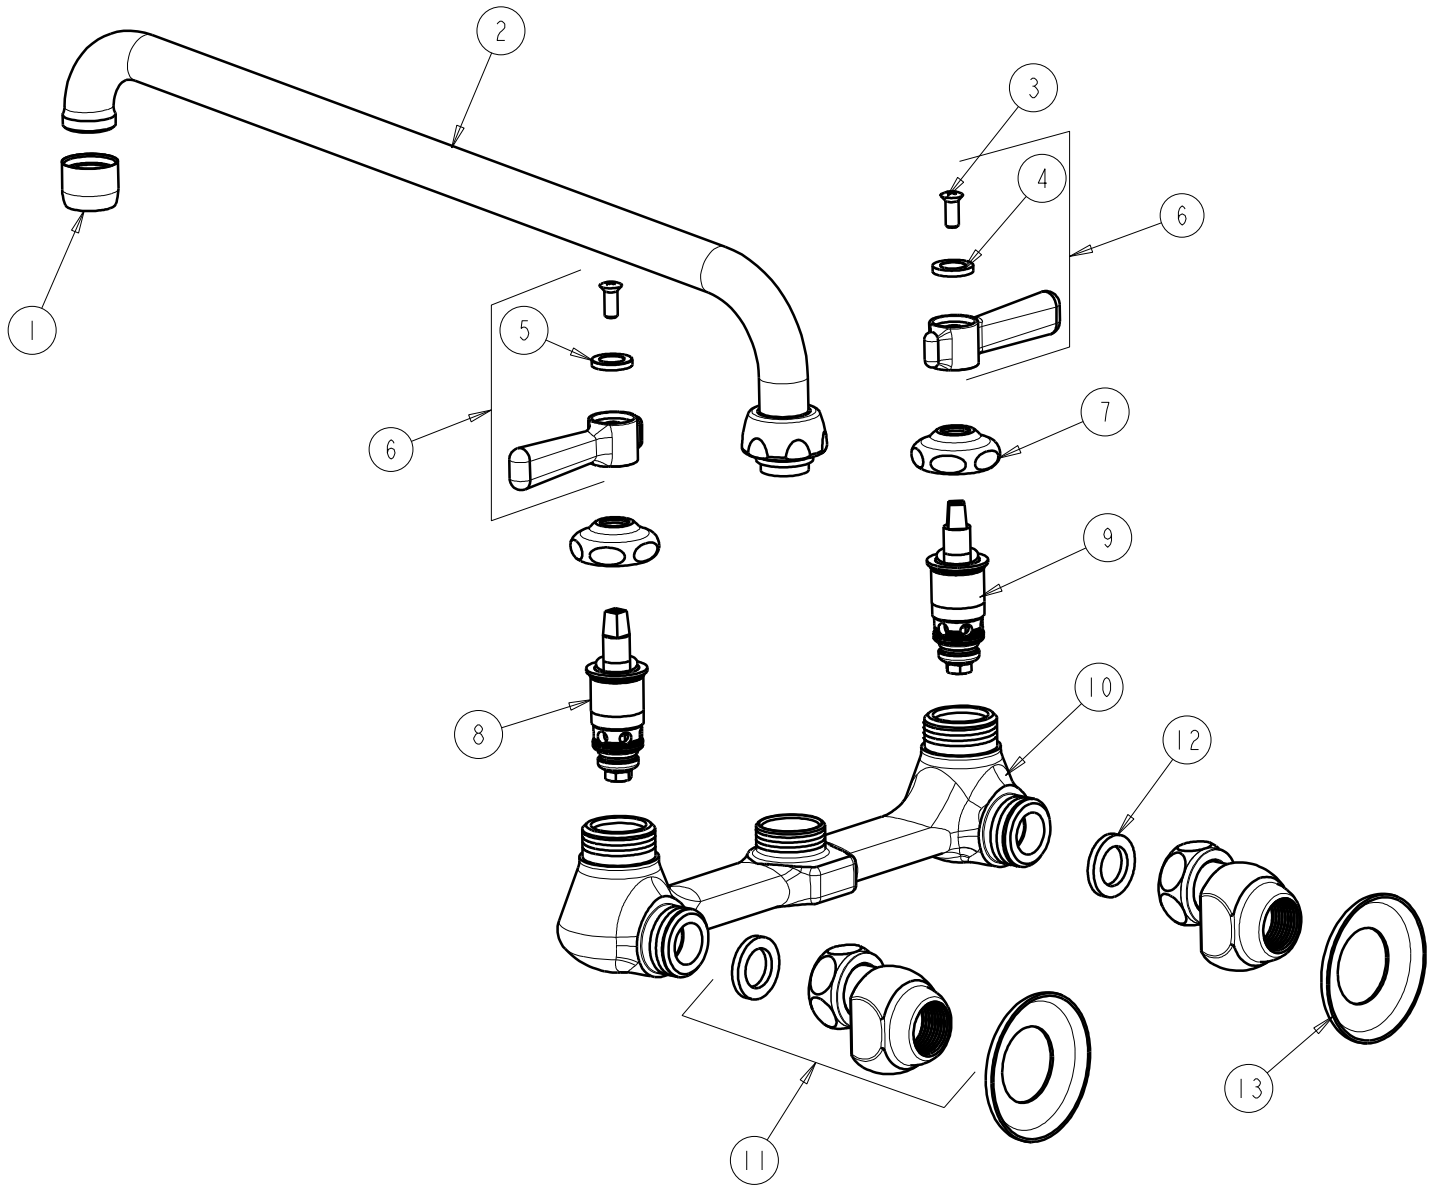

CHICAGO FAUCETS
a Geberit company

2100 South Clearwater Drive
Des Plaines, IL 60018
Phone: 847-803-5000
Fax: 847-803-5454
www.chicagofaucets.com

REPAIR PARTS

FITTING NO.

540-LDL15CP

SUBMITTED MODEL NO.

ITEM NO.

FOR TECHNICAL ASSISTANCE
1-800-TEC-TRUE (1-800-832-8783)

BY: SID DATE: 02-13-09

CHK: *[Signature]* REV:

ITEM	PART NO.	DESCRIPTION	ITEM	PART NO.	DESCRIPTION
1	E3JKCP	SOFTFLO AERATOR	8	1-099XTJKNF	QUATURN UNIT (RH)
2	L15LESSE3JKCP	TUBE SPOUT ASSEMBLY	9	1-100XTJKNF	QUATURN UNIT (LH)
3	420-010JKRCF	SCREW, 10-32 UNC PH 1/2	10	-----	VALVE BODY (NOT SOLD SEPARATELY)
4	633-023JKNF	INDEX BUTTON (RED)	11	GJKCP	'G' ARM (INCLUDES WASHER)
5	633-123JKNF	INDEX BUTTON (BLUE)	12	1-011JKNF	WASHER, .97 X .62 X .12
6	369-PRJKCP	LEVER HANDLE ASSEMBLY (PAIR)	13	1-055JKCP	FLANGE
7	1-214JKCP	CAP			