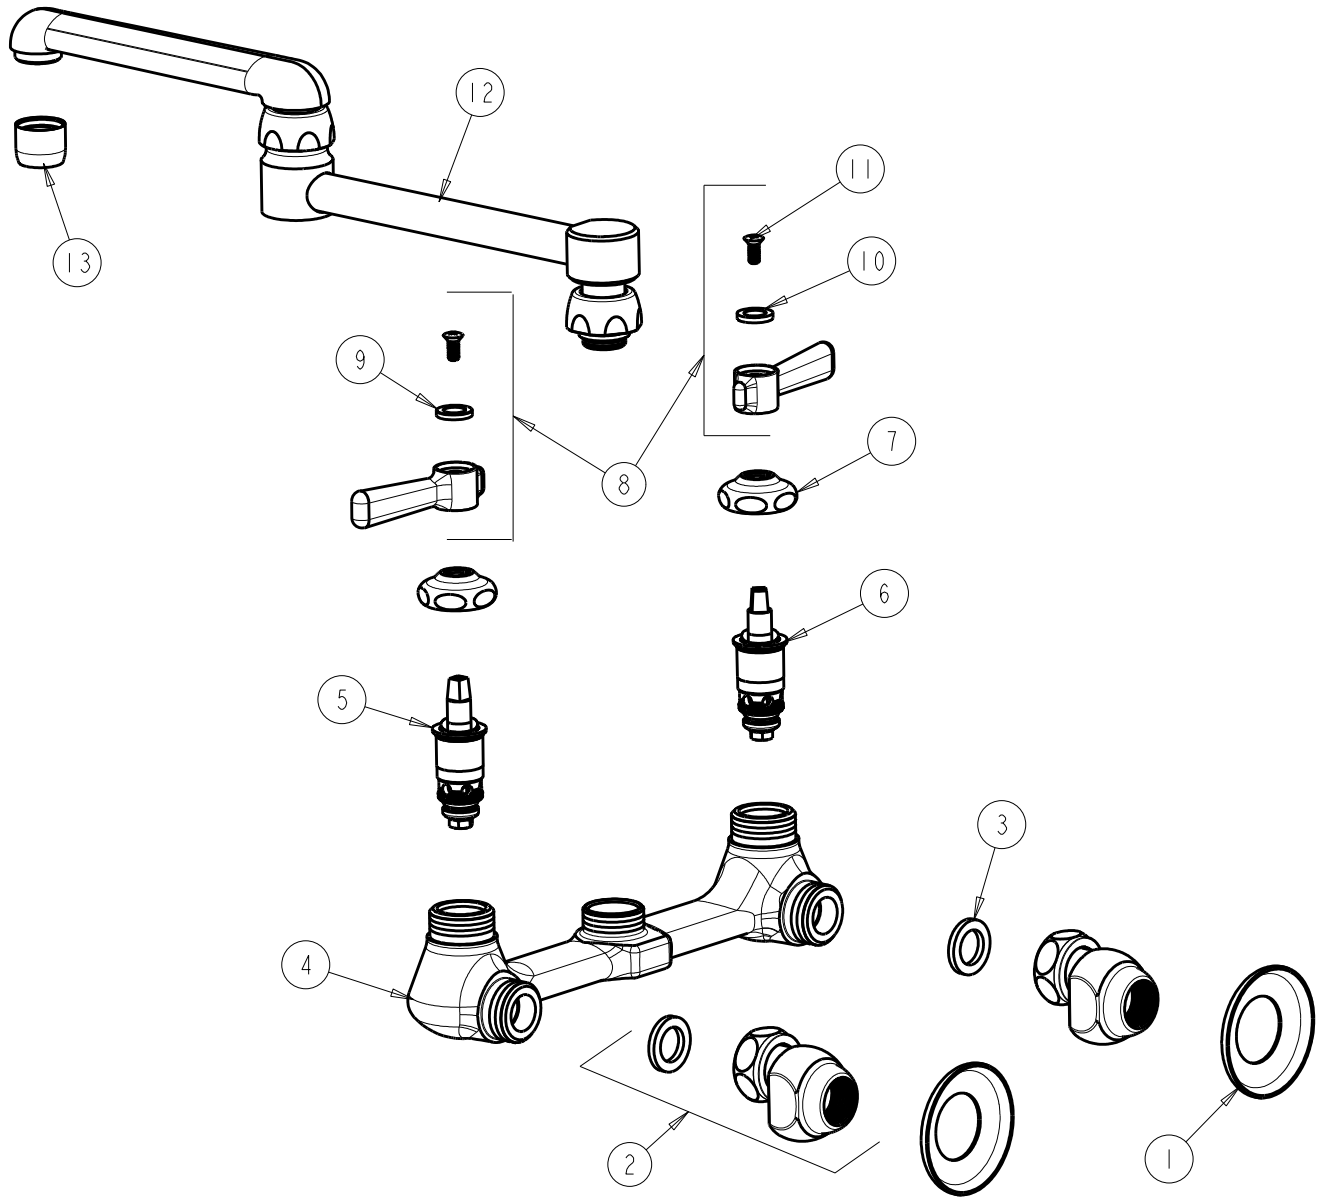

CHICAGO FAUCETS
a Geberit company

2100 South Clearwater Drive
Des Plaines, IL 60018
Phone: 847-803-5000
Fax: 847-803-5454
www.chicagofaucets.com

REPAIR PARTS

FITTING NO.

540-LDDJ13CP

SUBMITTED MODEL NO.

BY: SID DATE: 08-30-11

CHK: *[Signature]* REV:

ITEM NO.

FOR TECHNICAL ASSISTANCE
1-800-TEC-TRUE (1-800-832-8783)

ITEM	PART NO.	DESCRIPTION	ITEM	PART NO.	DESCRIPTION
1	1-055JKCP	FLANGE	8	369-PRJKCP	LEVER HANDLE ASSEMBLY (PAIR)
2	GJKCP	'G' ARM (INCLUDES WASHER)	9	633-123JKNF	INDEX BUTTON (BLUE)
3	1-011JKNF	WASHER, .97 X .62 X .12	10	633-023JKNF	INDEX BUTTON (RED)
4	---	VALVE BODY (NOT SOLD SEPARATELY)	11	420-010JKRCF	SCREW, 10-32 UNC PH 1/2
5	1-099XTJKNF	QUATURN UNIT (RH)	12	DJ13LESSE3JKCP	FOR PARTS SEE DJ13LESSE3JKCP
6	1-100XTJKNF	QUATURN UNIT (LH)	13	E3JKCP	SOFTFLO AERATOR OUTLET
7	1-214JKCP	CAP			