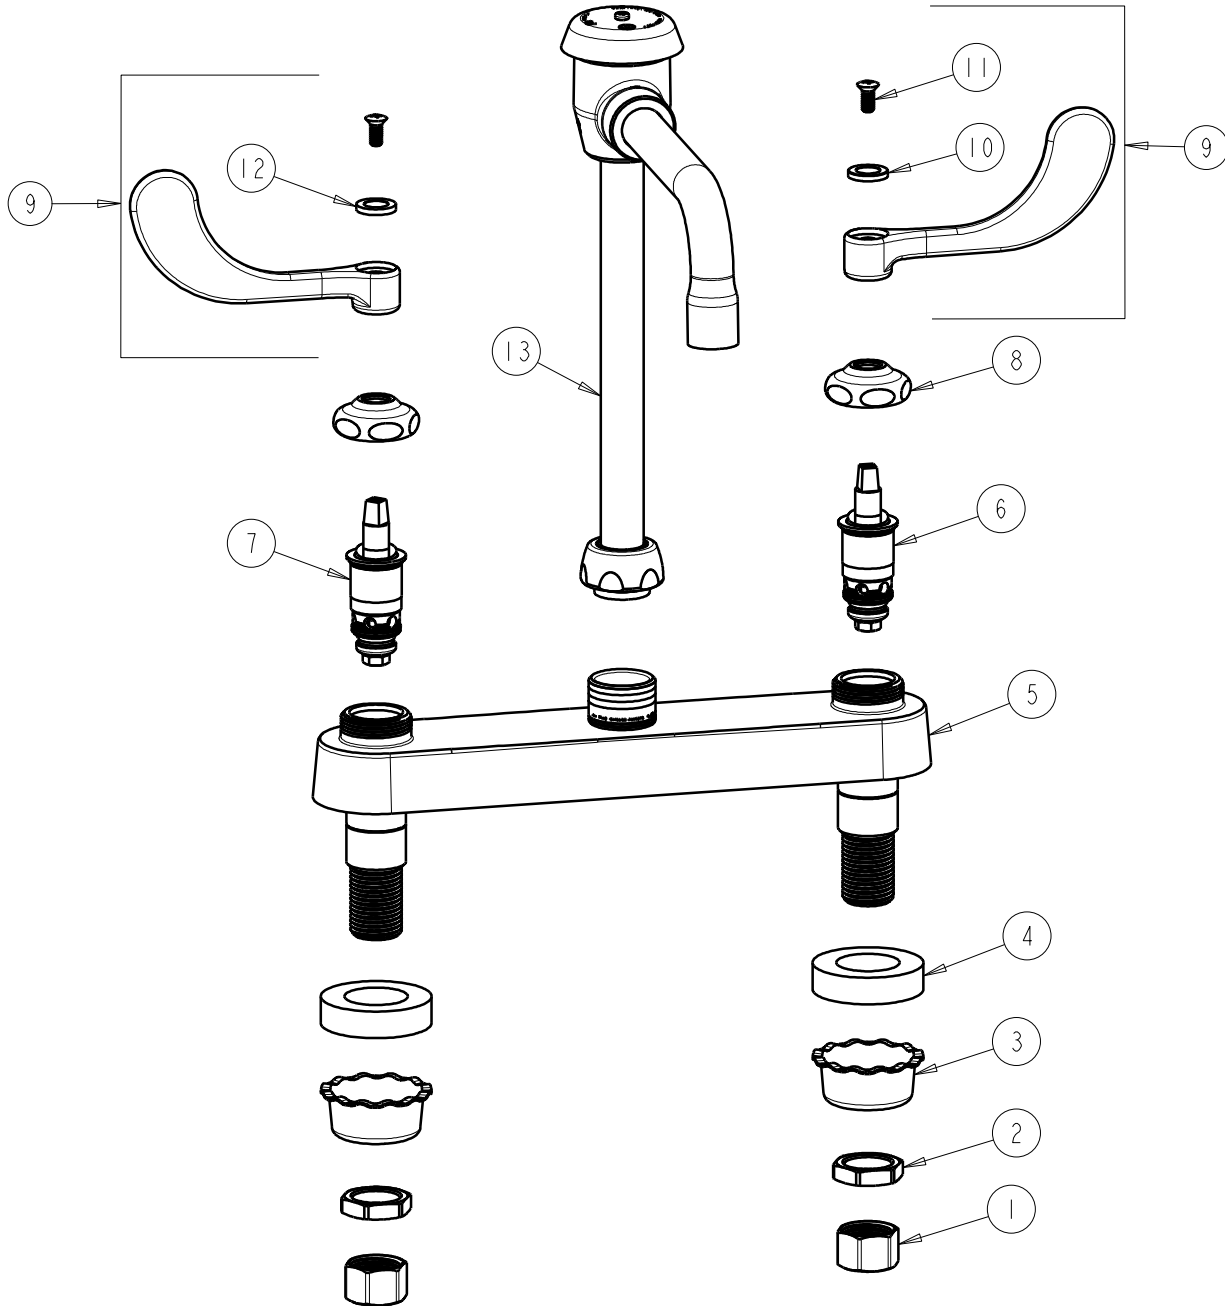

CHICAGO FAUCETS
a Geberit company

2100 South Clearwater Drive
Des Plaines, IL 60018
Phone: 847-803-5000
Fax: 847-803-5454
www.chicagofaucets.com

REPAIR PARTS

FITTING NO.

527-GN2BVB317CP

SUBMITTED MODEL NO.

ITEM NO.

FOR TECHNICAL ASSISTANCE
1-800-TEC-TRUE (1-800-832-8783)

BY: SID DATE: 12-21-09

CHK: *[Signature]* REV:

ITEM	PART NO.	DESCRIPTION	ITEM	PART NO.	DESCRIPTION
1	49-005JKRBF	COUPLING NUT	8	1-214JKCP	CAP
2	49-004JKRBF	LOCKNUT	9	317-PRJKCP	HANDLE, 4" WRISTBLADE (PAIR)
3	1797-114JKNF	BASIN COCK WASHER	10	633-123JKNF	INDEX BUTTON (BLUE)
4	555-313JKNF	WASHER	11	420-010JKRCF	SCREW, 10-32 UNC PH 1/2
5	---	VALVE BODY (NOT SOLD SEPARATELY)	12	633-023JKNF	INDEX BUTTON (RED)
6	1-099XTJKNF	QUATURN UNIT (RH)	13	GN2BVBKCP	VACUUM BREAKER SWING SPOUT
7	1-100XTJKNF	QUATURN UNIT (LH)			