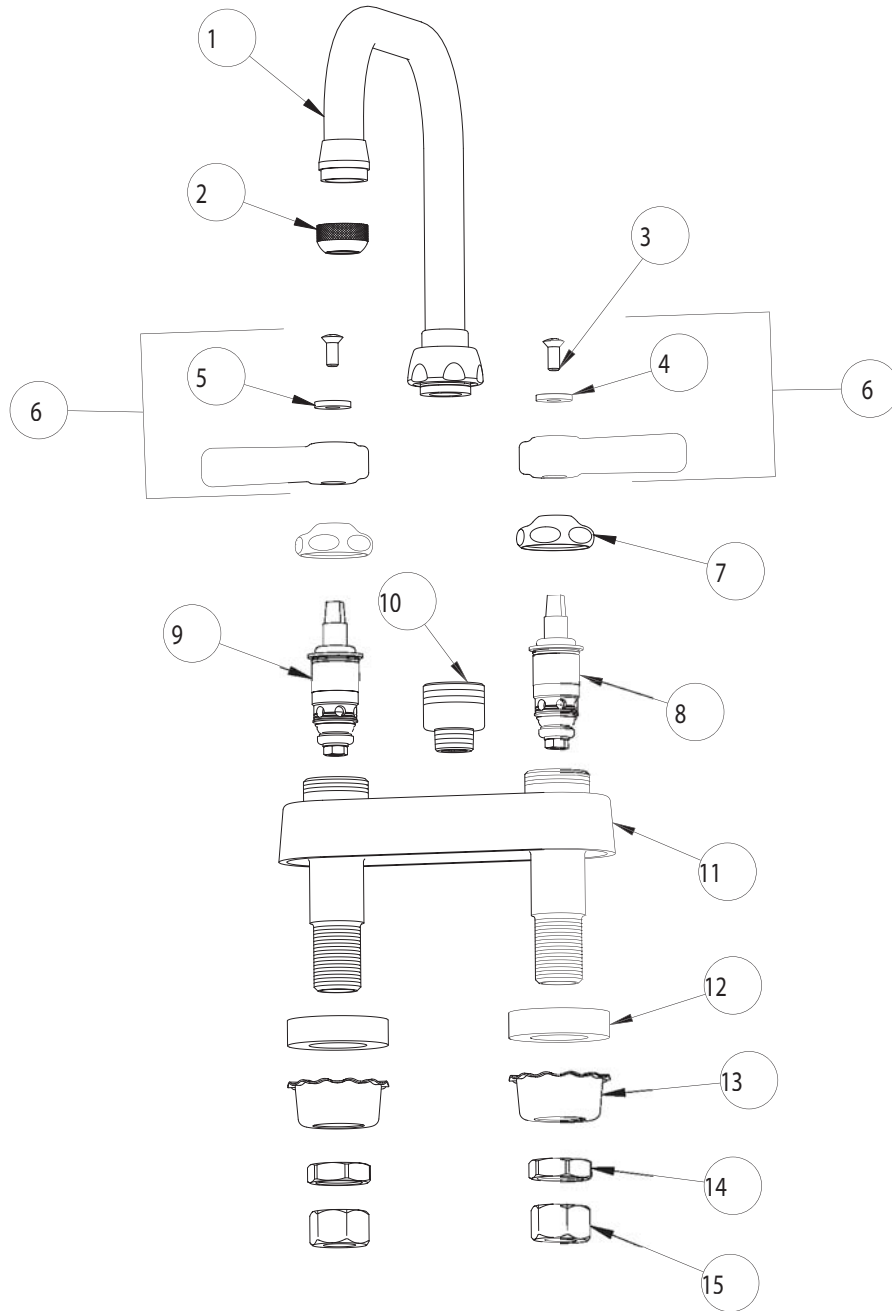

PARTS LIST

BY: JAR
CHK'D:

FINISH:
DATE:

CHROME
01-15-02

526

ITEM NO.	PART NO.	DESCRIPTION	ITEM NO.	PART NO.	DESCRIPTION
1	DB6A	FOR PARTS SEE DB6A	9	1-100XT	QUATURN UNIT (LH)
2	E1	OUTLET	10	225-005	ADAPTER
3	420-010	SCREW	11	-----	VALVE BODY (NOT SOLD SEPARATELY)
4	633-123	INDEX BUTTON (BLUE)	12	555-313	WASHER
5	633-023	INDEX BUTTON (RED)	13	1797-114	BASIN COCK WASHER
6	369PR	LEVER HANDLE ASSEMBLY	14	49-004	LOCKNUT
7	1-214	CAP	15	49-005	COUPLING NUT
8	1-099XT	QUATURN UNIT (RH)			