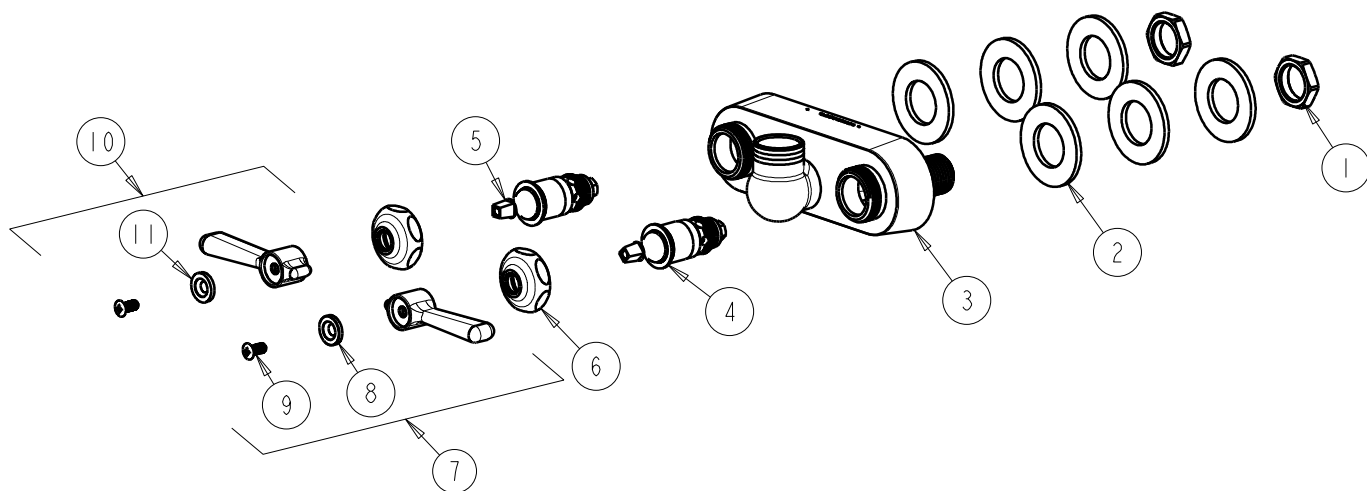

CHICAGO FAUCETS
a Geberit company

2100 South Clearwater Drive
Des Plaines, IL 60018
Phone: 847-803-5000
Fax: 847-803-5454
www.chicagofaucets.com

REPAIR PARTS

BY: JAR DATE: 12-29-09

CHK: *JAR* REV:

FITTING NO.

521-LESSSPTCP

SUBMITTED MODEL NO.

ITEM NO.

FOR TECHNICAL ASSISTANCE
1-800-TEC-TRUE (1-800-832-8783)

ITEM	PART NO.	DESCRIPTION
1	49-004JKRBF	LOCKNUT
2	521-005JKNF	STEEL WASHER
3	---	VALVE BODY (NOT SOLD SEPERATELY)
4	1-100XTJKNF	QUATURN UNIT (LH)
5	1-099XTJKNF	QUATURN UNIT (RH)
6	1-214JKCP	CAP
7	369-COLDJKCP	LEVER HANDLE ASSEMBLY
8	633-123JKNF	INDEX BUTTON (BLUE)
9	420-010JKRCF	SCREW, 10-32 UNC PH 1/2
10	369-HOTJKCP	LEVER HANDLE ASSEMBLY
11	633-023JKNF	INDEX BUTTON (RED)