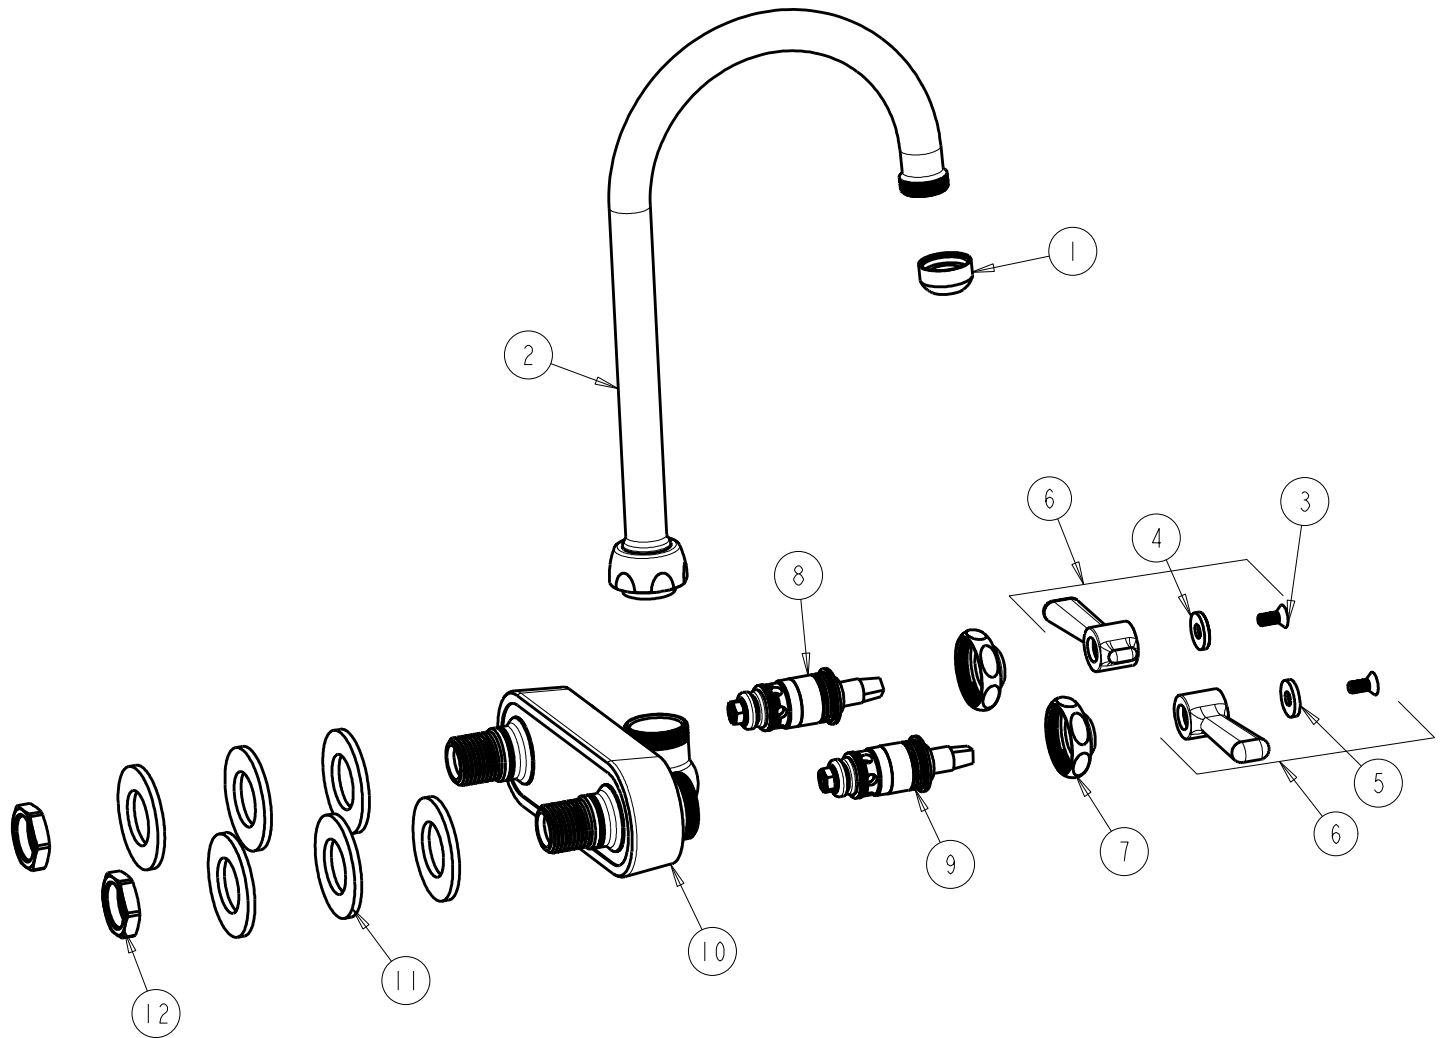

**CHICAGO FAUCETS** 

a Geberit company

2100 South Clearwater Drive  
Des Plaines, IL 60018  
Phone: 847-803-5000  
Fax: 847-803-5454  
www.chicagofaucets.com

**FOR TECHNICAL ASSISTANCE**  
1-800-TEC-TRUE (1-800-832-8783)

# REPAIR PARTS

BY: SID DATE: 06-11-12  
CHK: *[Signature]* REV: 08-08-18

FITTING NO.	521-GN2AE1ABCP
SUBMITTED MODEL NO.	
ITEM NO.	

ITEM	PART NO.	DESCRIPTION
1	E1JKABRCF	OUTLET, QUIXTOP
2	GN2AJKABCP	SPOUT, GN SPOUT 5-1/4" C-C
3	420-020JKNF	SCREW, 1/8 FLAT HEX HEAD X 1/2
4	633-123JKNF	INDEX BUTTON (BLUE)
5	633-023JKNF	INDEX BUTTON (RED)
6	369-PRJKCP	HANDLE, 2-3/8" LEVER (PAIR)
7	1-214JKCP	CAP
8	1-100XTJKABNF	QUATURN CARTRIDGE (LH)
9	1-099XTJKABNF	QUATURN CARTRIDGE (RH)
10	-----	VALVE BODY (NOT SOLD SEPERATELY)
11	521-005JKNF	STEEL WASHER
12	49-004JKRBF	LOCKNUT