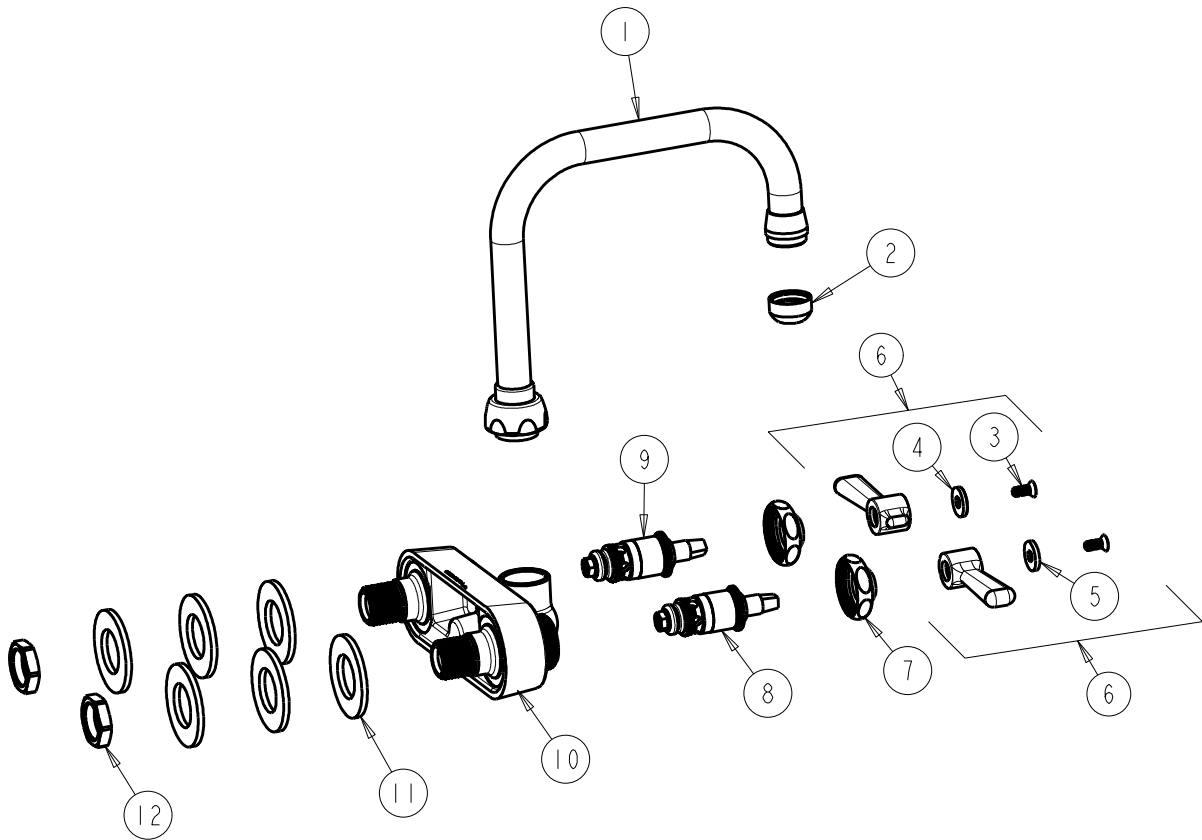

CHICAGO FAUCETS
a Geberit company

2100 South Clearwater Drive
Des Plaines, IL 60018
Phone: 847-803-5000
Fax: 847-803-5454
www.chicagofaucets.com

REPAIR PARTS

BY: JAR DATE: 03-14-11
CHK: *JAR* REV:

FITTING NO.

521-CP

SUBMITTED MODEL NO.

ITEM NO.

FOR TECHNICAL ASSISTANCE
1-800-TEC-TRUE (1-800-832-8783)

ITEM	PART NO.	DESCRIPTION
1	DB6AJKCP	FOR PARTS SEE DB6AJKCP
2	E1JKRCF	QUIXTOP OUTLET
3	420-010JKRCF	SCREW, 10-32 UNC PH 1/2
4	633-123JKNF	INDEX BUTTON (BLUE)
5	633-023JKNF	INDEX BUTTON (RED)
6	369-PRJKCP	LEVER HANDLE ASSEMBLY (PAIR)
7	1-214JKCP	CAP
8	1-099XTJKNF	QUATURN UNIT (RH)
9	1-100XTJKNF	QUATURN UNIT (LH)
10	---	VALVE BODY (NOT SOLD SEPERATELY)
11	521-005JKNF	STEEL WASHER
12	49-004JKRBF	LOCKNUT