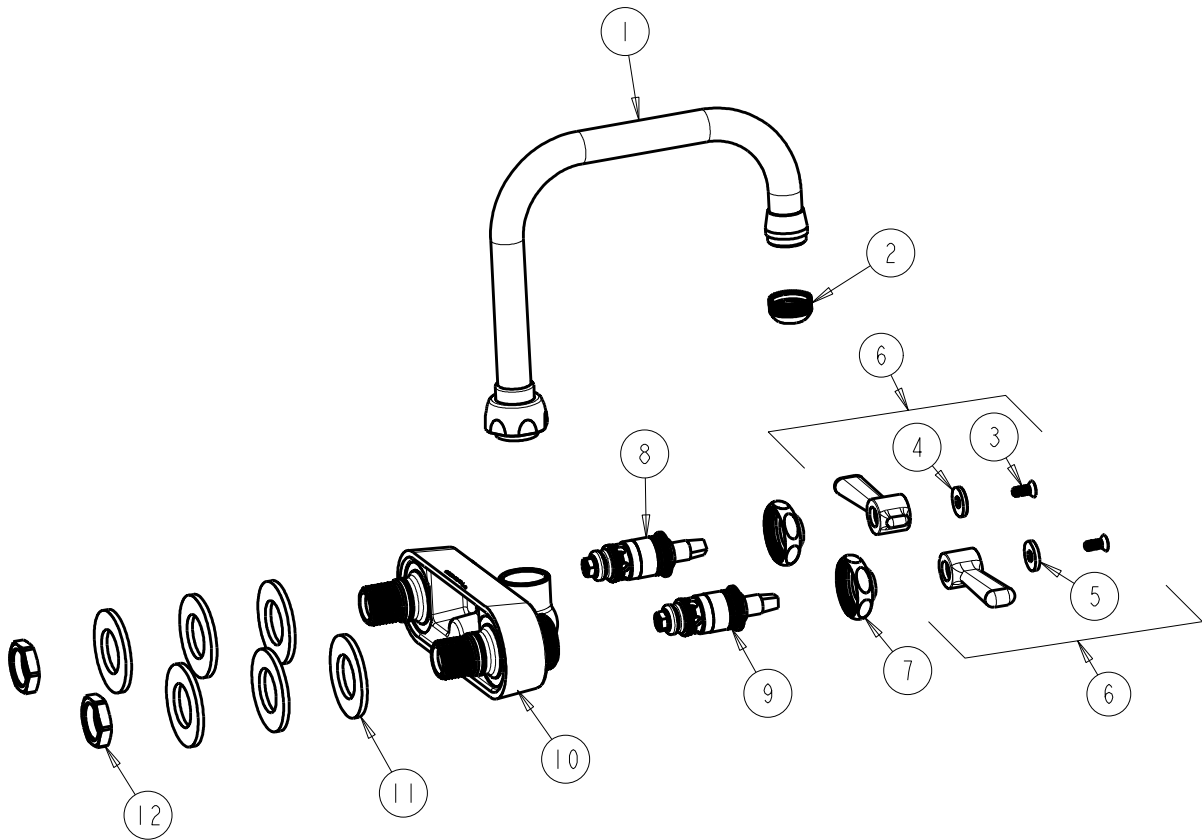

CHICAGO FAUCETS
a Geberit company

2100 South Clearwater Drive
Des Plaines, IL 60018
Phone: 847-803-5000
Fax: 847-803-5454
www.chicagofaucets.com

FOR TECHNICAL ASSISTANCE
1-800-TEC-TRUE (1-800-832-8783)

REPAIR PARTS

BY: JAR DATE: 10-24-11
CHK: *JAR* REV:

FITTING NO.

521-ABCP

SUBMITTED MODEL NO.

ITEM NO.

ITEM	PART NO.	DESCRIPTION
1	DB6AJKCP	SPOUT
2	E1JKRCF	QUIXTOP OUTLET
3	420-010JKRCF	SCREW, 10-32 UNC PH 1/2
4	633-123JKNF	INDEX BUTTON (BLUE)
5	633-023JKNF	INDEX BUTTON (RED)
6	369-PRJKCP	LEVER HANDLE ASSEMBLY (PAIR)
7	1-214JKCP	CAP
8	1-100XTJKABNF	QUATURN CARTRIDGE (LH)
9	1-099XTJKABNF	QUATURN CARTRIDGE (RH)
10	----	VALVE BODY (NOT SOLD SEPERATELY)
11	521-005JKNF	STEEL WASHER
12	49-004JKRBF	LOCKNUT