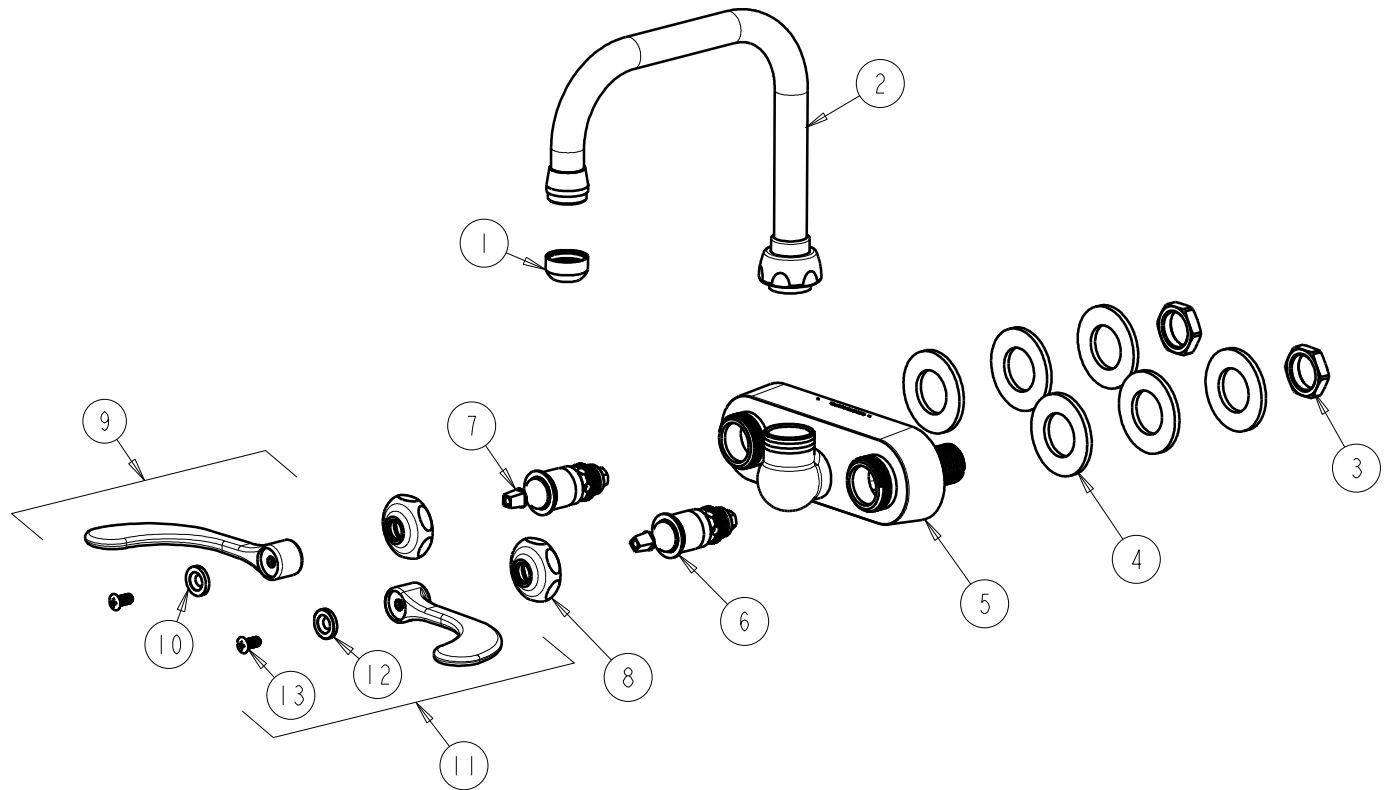

# REPAIR PARTS

BY: JAR      DATE: 11-16-09  
CHK: *[Signature]*      REV:

FITTING NO.

**521-317CP**

SUBMITTED MODEL NO.

ITEM NO.

ITEM	PART NO.	DESCRIPTION
1	E1JKRCF	QUIXTOP OUTLET
2	DB6AJKCP	FOR PARTS SEE DB6AJKCP
3	49-004JKRBF	LOCKNUT
4	521-005JKNF	STEEL WASHER
5	-----	VALVE BODY (NOT SOLD SEPERATELY)
6	1-100XTJKNF	QUATURN UNIT (LH)
7	1-099XTJKNF	QUATURN UNIT (RH)
8	1-214JKCP	CAP
9	317-HOTJKCP	WRISTBLADE HANDLE
10	633-023JKNF	INDEX BUTTON (RED)
11	317-COLDJKCP	WRISTBLADE HANDLE
12	633-123JKNF	INDEX BUTTON (BLUE)
13	420-010JKRCF	SCREW, 10-32 UNC PH 1/2