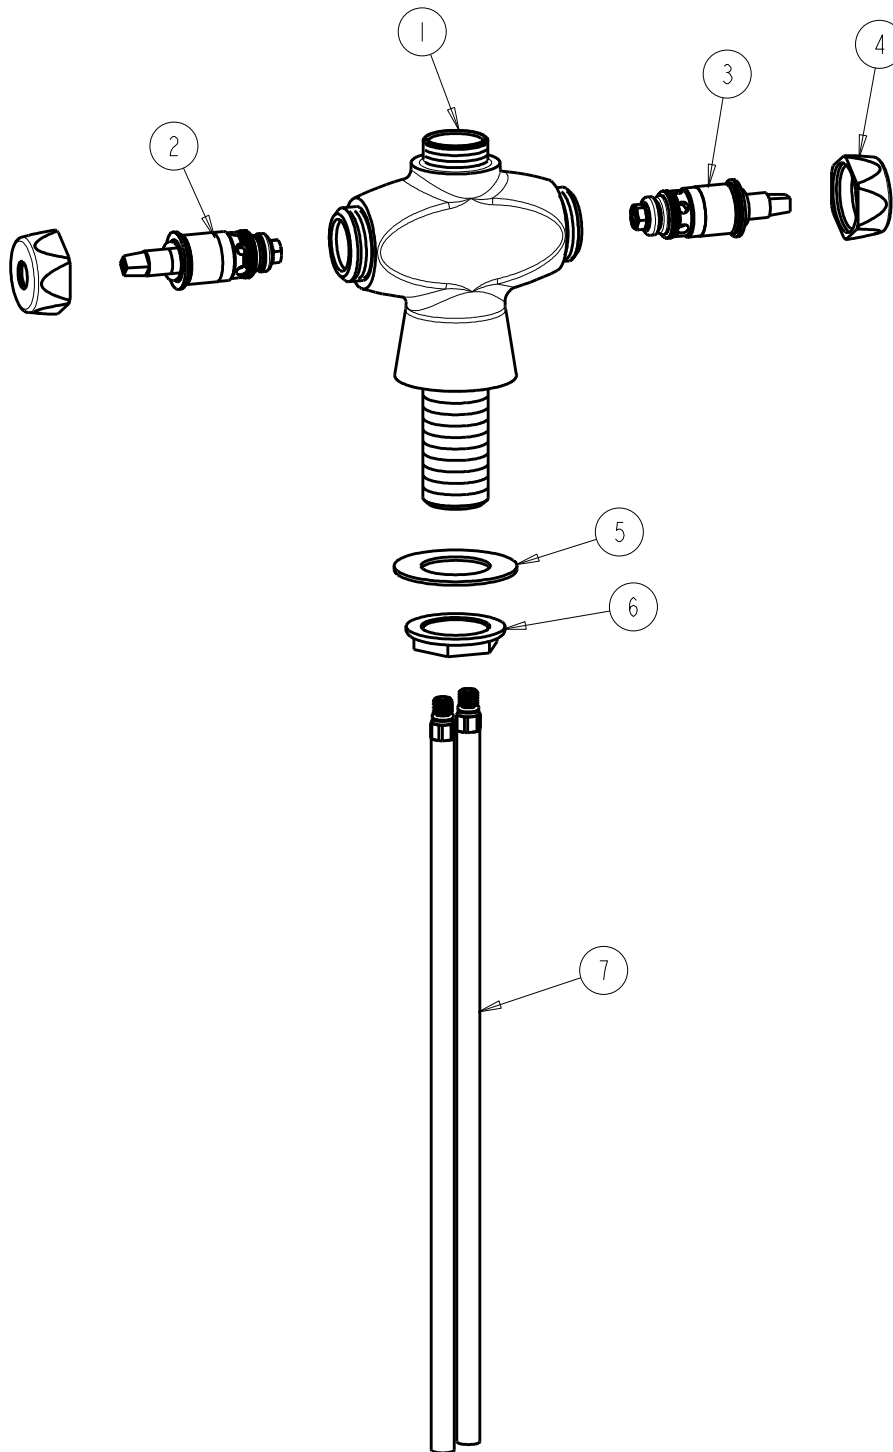

CHICAGO FAUCETS
a Geberit company

2100 South Clearwater Drive
Des Plaines, IL 60018
Phone: 847-803-5000
Fax: 847-803-5454
www.chicagofaucets.com

REPAIR PARTS

FITTING NO.

50-LESSSPT&HDLCP

SUBMITTED MODEL NO.

BY: SID DATE: 05-22-12

CHK: *[Signature]* REV:

ITEM NO.

FOR TECHNICAL ASSISTANCE
1-800-TEC-TRUE (1-800-832-8783)

ITEM	PART NO.	DESCRIPTION	ITEM	PART NO.	DESCRIPTION
1	—	VALVE BODY (NOT SOLD SEPARATELY)	5	50-014JKNF	STEEL WASHER
2	1-100XTJKNF	QUATURN CARTRIDGE (LH)	6	50-003JKRBF	LOCKNUT
3	1-099XTJKNF	QUATURN CARTRIDGE (RH)	7	50-101KJKNF	SUPPLY TUBE ASSEMBLY
4	444-005JKCP	CAP			