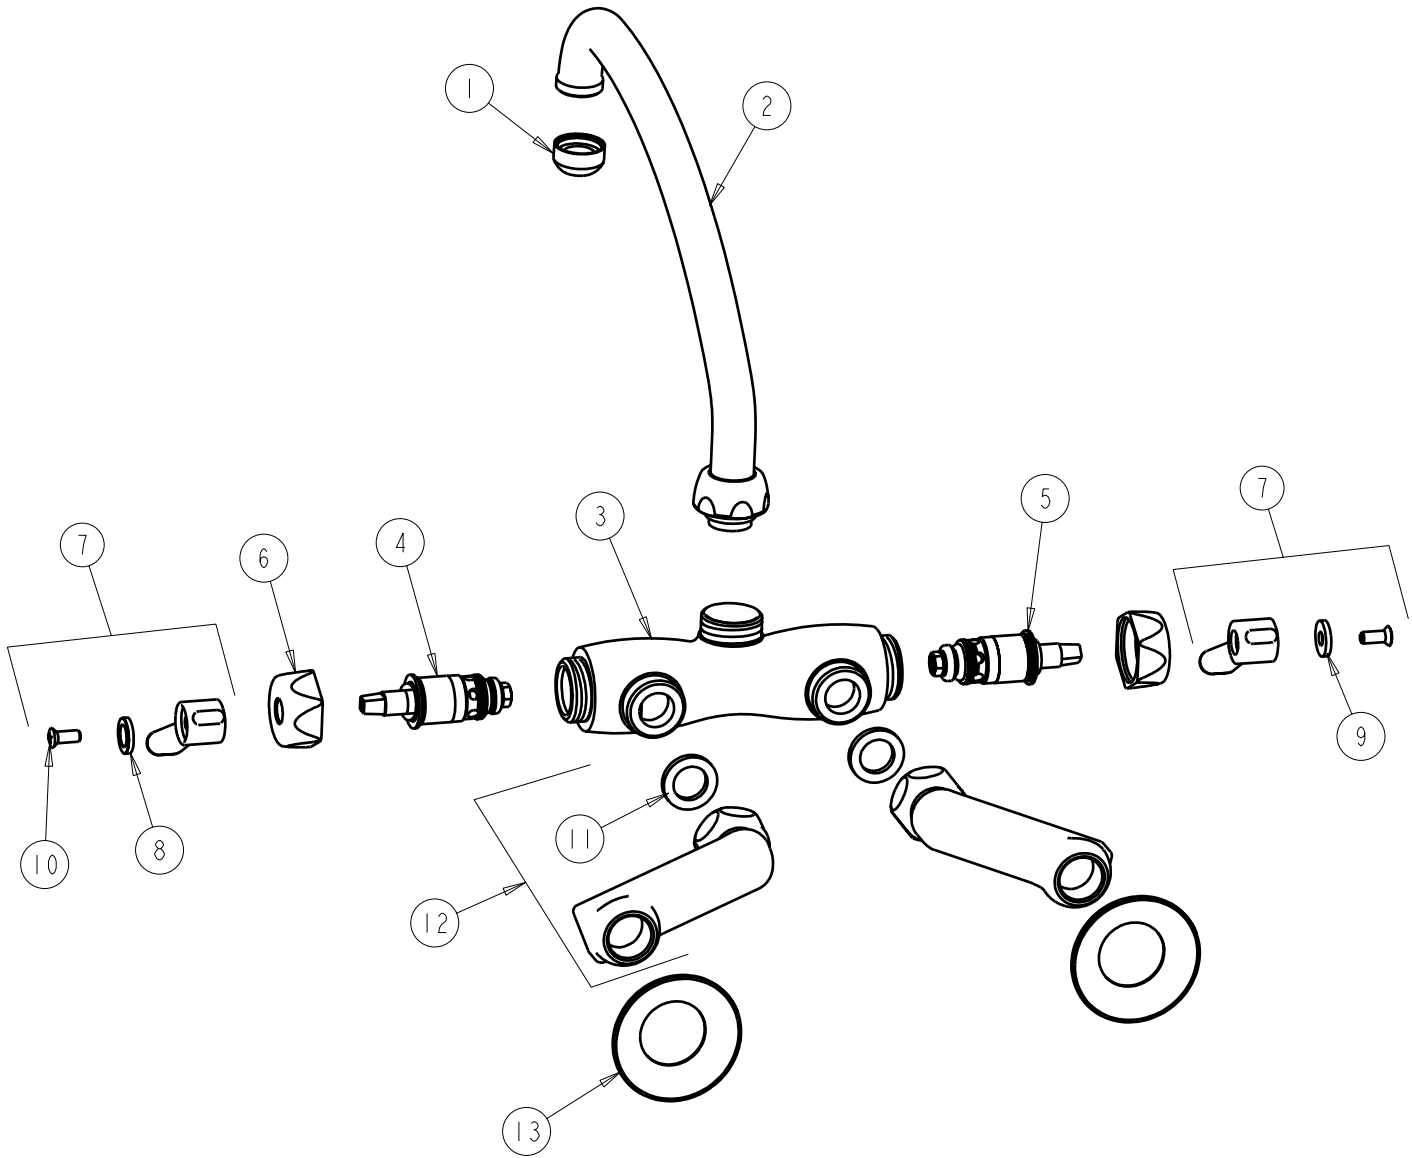

PARTS LIST

BY: SID
CHK'D: *[Signature]*

FINISH: AS SPECIFIED
DATE: 07-10-07

445-L9E1

REV:

ITEM	PART NO.	DESCRIPTION	ITEM	PART NO.	DESCRIPTION
1	E1JKRCF	OUTLET	8	633-123JKNF	INDEX BUTTON (BLUE)
2	L9LESSE3JKCP	FOR PARTS SEE L9LESSE3JKCP	9	633-023JKNF	INDEX BUTTON (RED)
3	-----	VALVE BODY (NOT SOLD SEPARATELY)	10	420-010JKRCF	SCREW, 10-32 UNC PH 1/2
4	1-099XTJKNF	QUATURN UNIT (RH)	11	1-011JKNF	WASHER
5	1-100XTJKNF	QUATURN UNIT (LH)	12	HJKCP	'H' ARM ASSEMBLY w/WASHER
6	444-005JKCP	CAP NUT	13	1-055JKCP	FLANGE
7	369-PRJKCP	LEVER HANDLE ASSEMBLY (PAIR)			