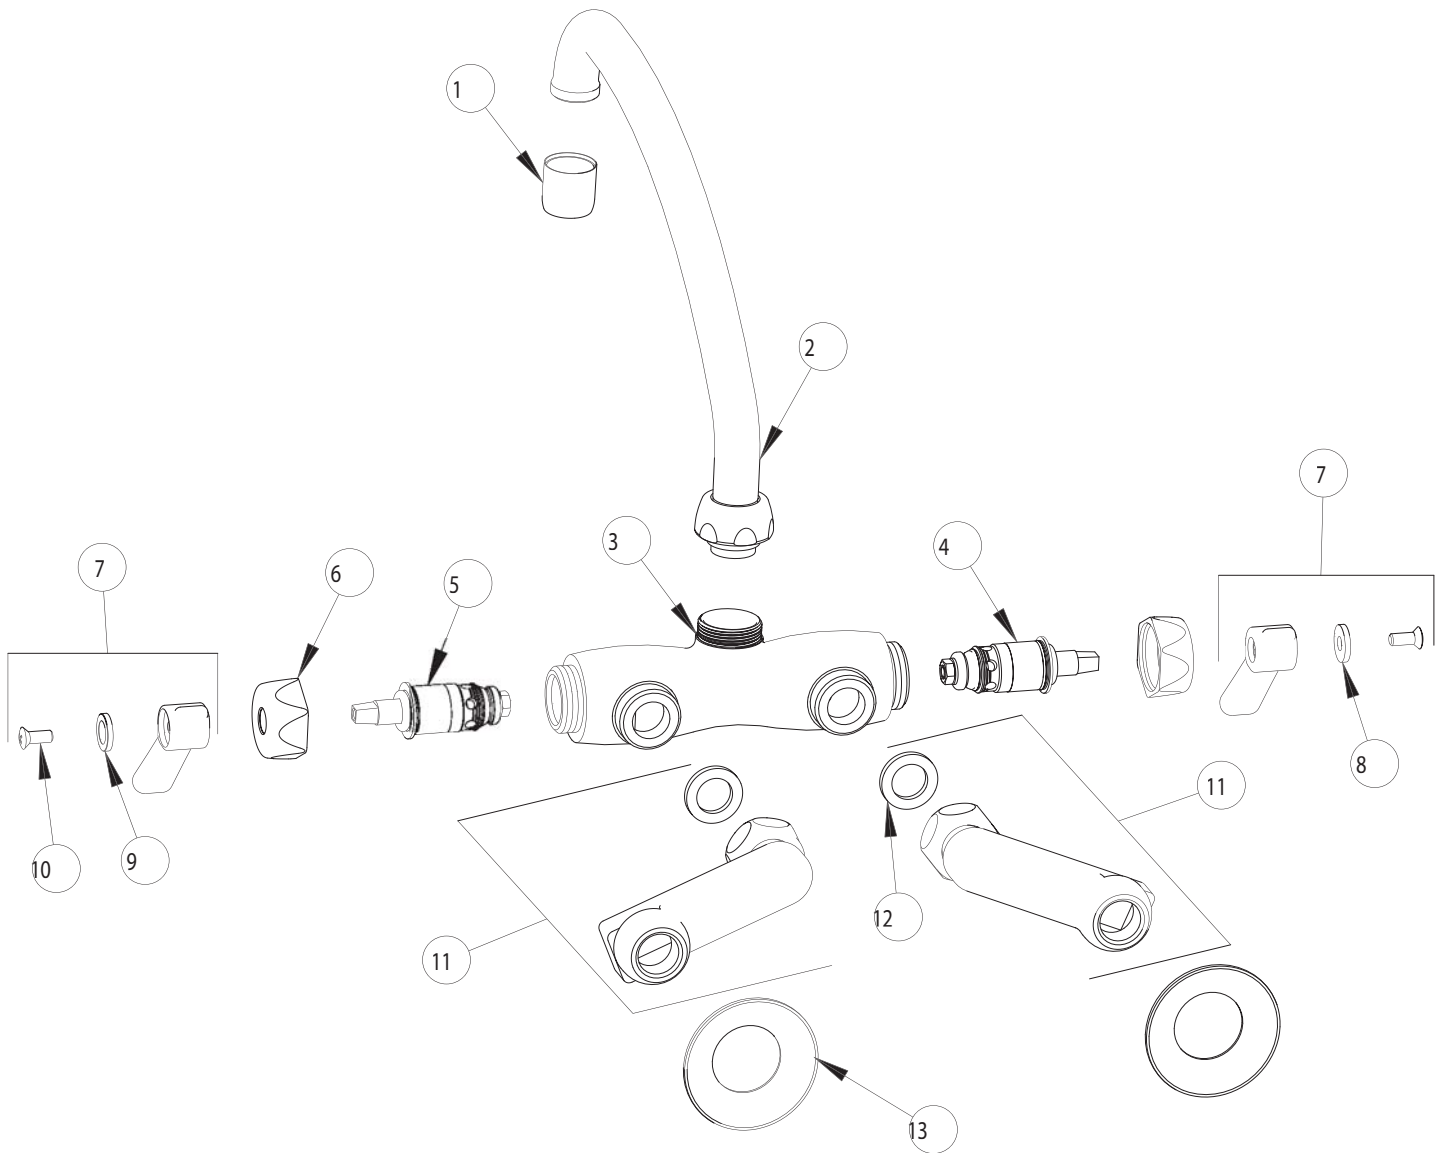

PARTS LIST

BY: SID
CHK'D:

FINISH:
DATE:

AS SPECIFIED
09-04-01

445-L9

ITEM NO.	PART NO.	DESCRIPTION	ITEM NO.	PART NO.	DESCRIPTION
1	E3	SOFTFLO OUTLET	8	633-023	INDEX BUTTON (RED)
2	L9	FOR PARTS SEE L9 WITH E3	9	633-123	INDEX BUTTON (BLUE)
3	-----	VALVE BODY (NOT SOLD SEPARATELY)	10	420-010	SCREW
4	1-100XT	QUATURN UNIT (LH)	11	H	'H' ARM ASSEMBLY w/WASHER
5	1-099XT	QUATURN UNIT (RH)	12	1-011	WASHER
6	444-005	CAP NUT	13	1-055	FLANGE
7	369PR	LEVER HANDLE ASSEMBLY			