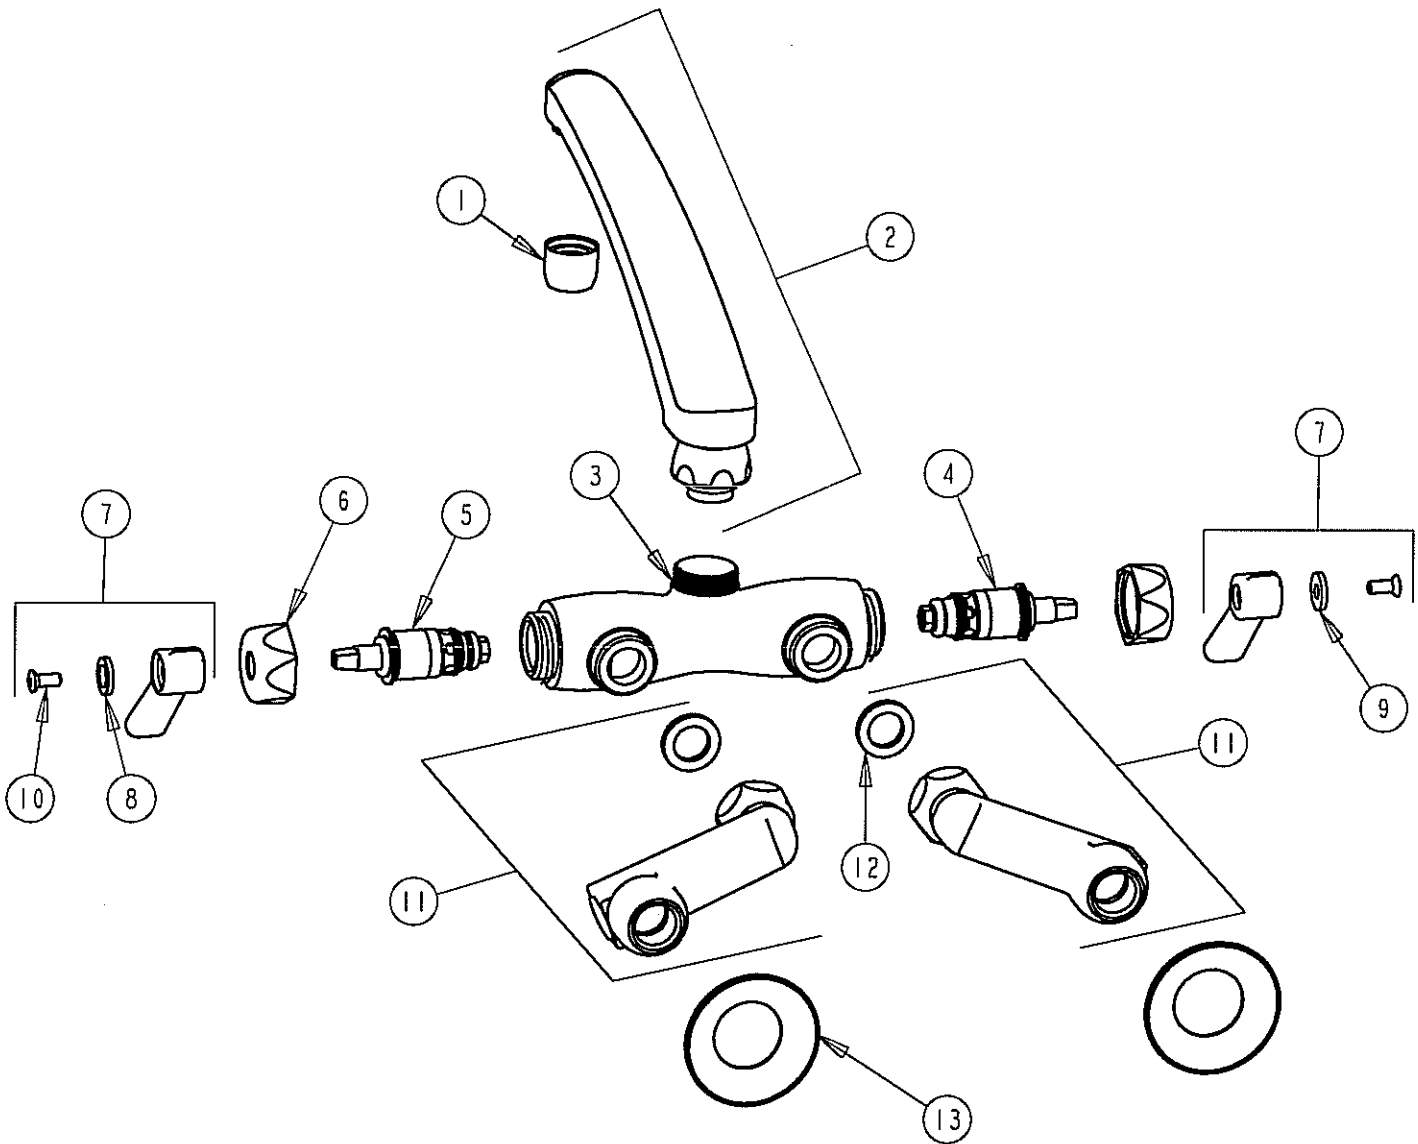

PARTS LIST

BY: SID
CHK'D: SID

**CHICAGO
FAUCETS**
Last As Long As The Building

FINISH: AS SPECIFIED
DATE: 10-01-02

445-L8R

ITEM NO.	PART NO.	DESCRIPTION	ITEM NO.	PART NO.	DESCRIPTION
1	E3	SOFTFLO OUTLET	8	633-123	INDEX BUTTON (BLUE)
2	L8	FOR PARTS SEE L8 WITH E3	9	633-023	INDEX BUTTON (RED)
3	-----	VALVE BODY (NOT SOLD SEPARATELY)	10	420-010	SCREW
4	1-100XT	QUATURN UNIT (LH)	11	R	SUPPLY ARM
5	1-099XT	QUATURN UNIT (RH)	12	1-011	WASHER
6	444-005	CAP NUT	13	1-055	FLANGE
7	369PR	LEVER HANDLE ASSEMBLY			