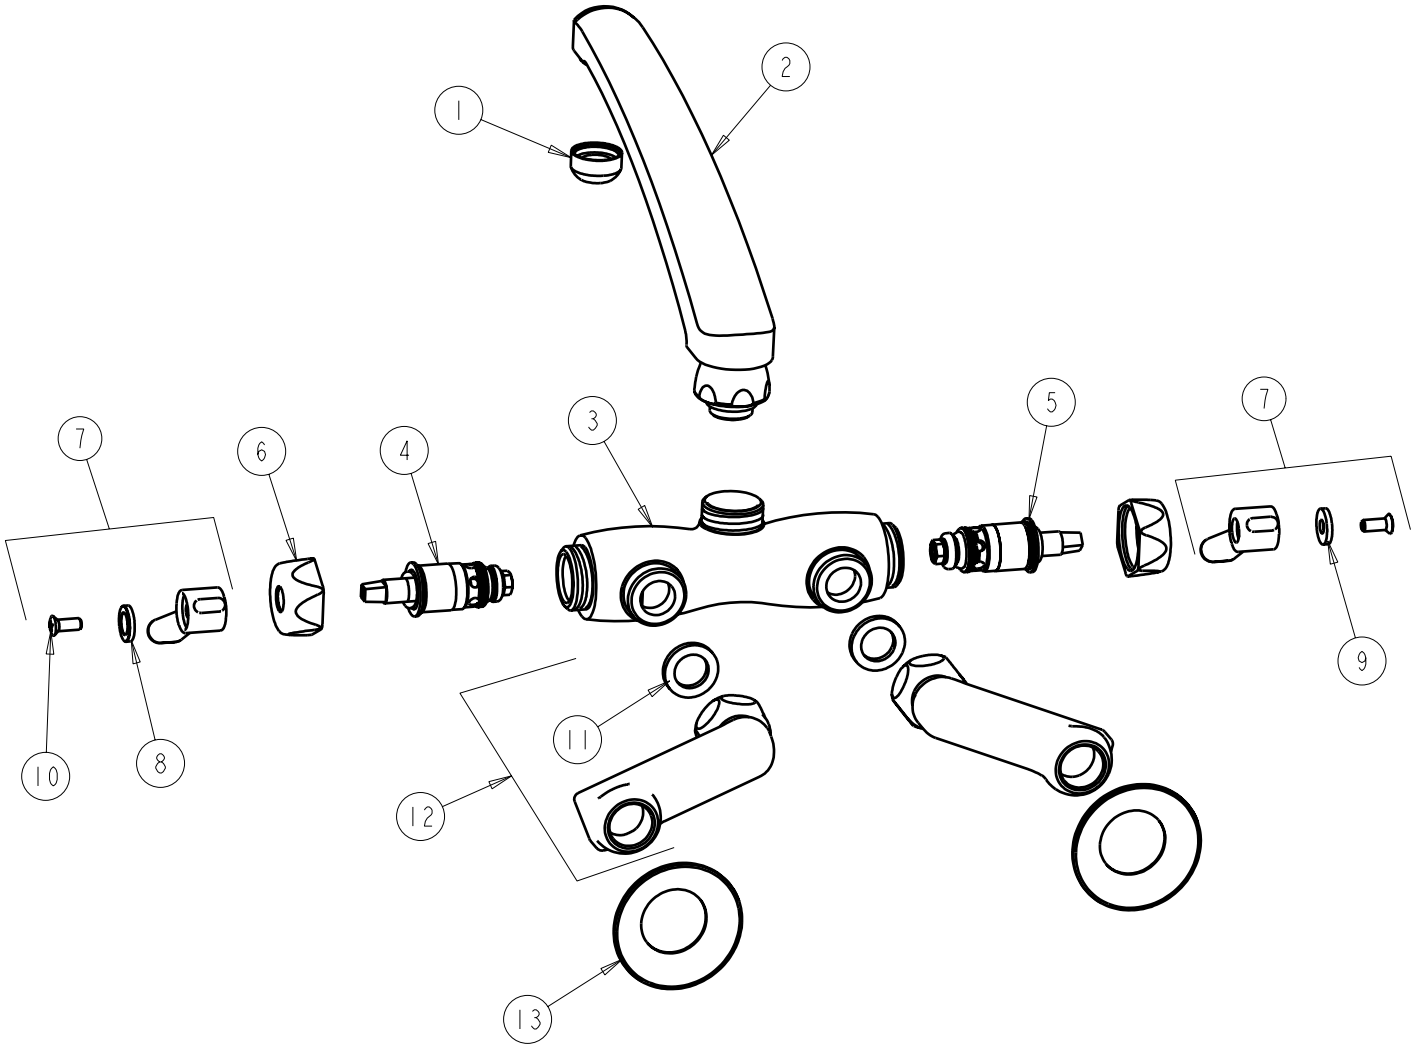

PARTS LIST

BY: SID
CHK'D: *[Signature]*

FINISH: AS SPECIFIED
DATE: 07-10-07

445-L8E1

REV:

ITEM	PART NO.	DESCRIPTION	ITEM	PART NO.	DESCRIPTION
1	E1JKRCF	OUTLET	8	633-123JKNF	INDEX BUTTON (BLUE)
2	L8LESSE3JKCP	FOR PARTS SEE L8LESSE3JKCP	9	633-023JKNF	INDEX BUTTON (RED)
3	-----	VALVE BODY (NOT SOLD SEPARATELY)	10	420-010JKRCF	SCREW, 10-32 UNC PH 1/2
4	1-099XTJKNF	QUATURN UNIT (RH)	11	1-011JKNF	WASHER
5	1-100XTJKNF	QUATURN UNIT (LH)	12	HJKCP	'H' ARM ASSEMBLY w/WASHER
6	444-005JKCP	CAP NUT	13	1-055JKCP	FLANGE
7	369-PRJKCP	LEVER HANDLE ASSEMBLY (PAIR)			