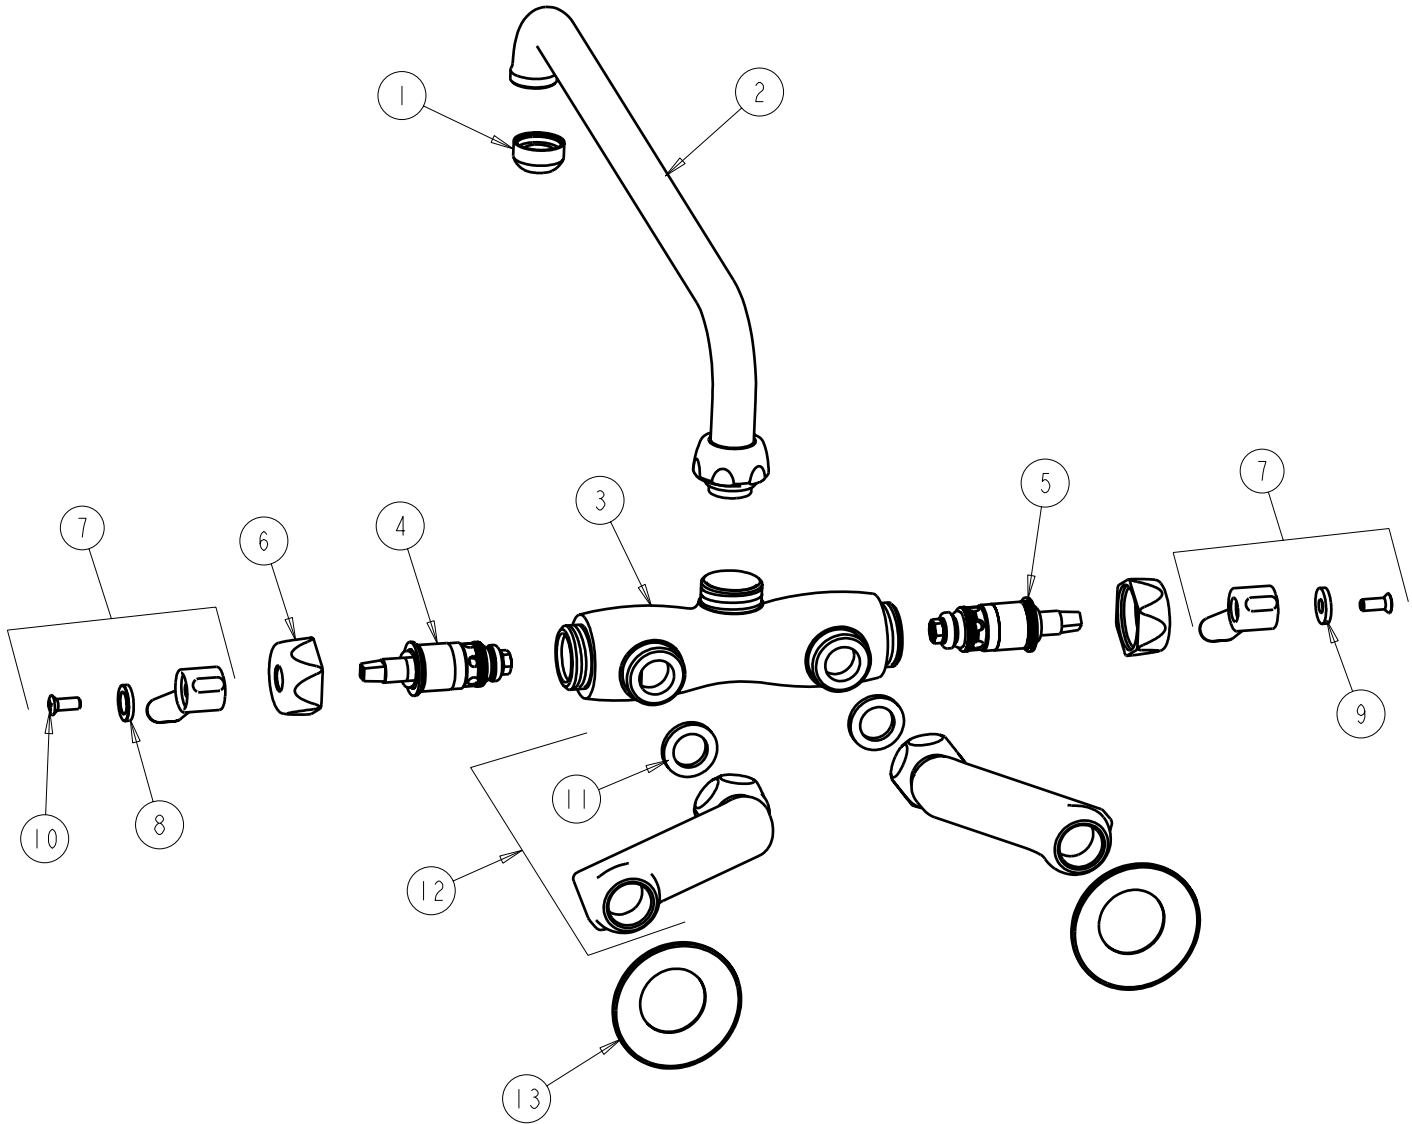

PARTS LIST

BY: SID
CHK'D: *[Signature]*

FINISH: AS SPECIFIED
DATE: 10-01-02
REV: 07-10-07

445-LI2E1

ITEM	PART NO.	DESCRIPTION	ITEM	PART NO.	DESCRIPTION
1	E1JKRCF	OUTLET	8	633-123JKNF	INDEX BUTTON (BLUE)
2	LI2LESSE3JKCP	FOR PARTS SEE LI2LESSE3JKCP	9	633-023JKNF	INDEX BUTTON (RED)
3	-----	VALVE BODY (NOT SOLD SEPARATELY)	10	420-010JKRCF	SCREW, 10-32 UNC PH 1/2
4	1-099XTJKNF	QUATURN UNIT (RH)	11	1-011JKNF	WASHER
5	1-100XTJKNF	QUATURN UNIT (LH)	12	HJKCP	'H' ARM ASSEMBLY w/WASHER
6	444-005JKCP	CAP NUT	13	1-055JKCP	FLANGE
7	369-PRJKCP	LEVER HANDLE ASSEMBLY (PAIR)			