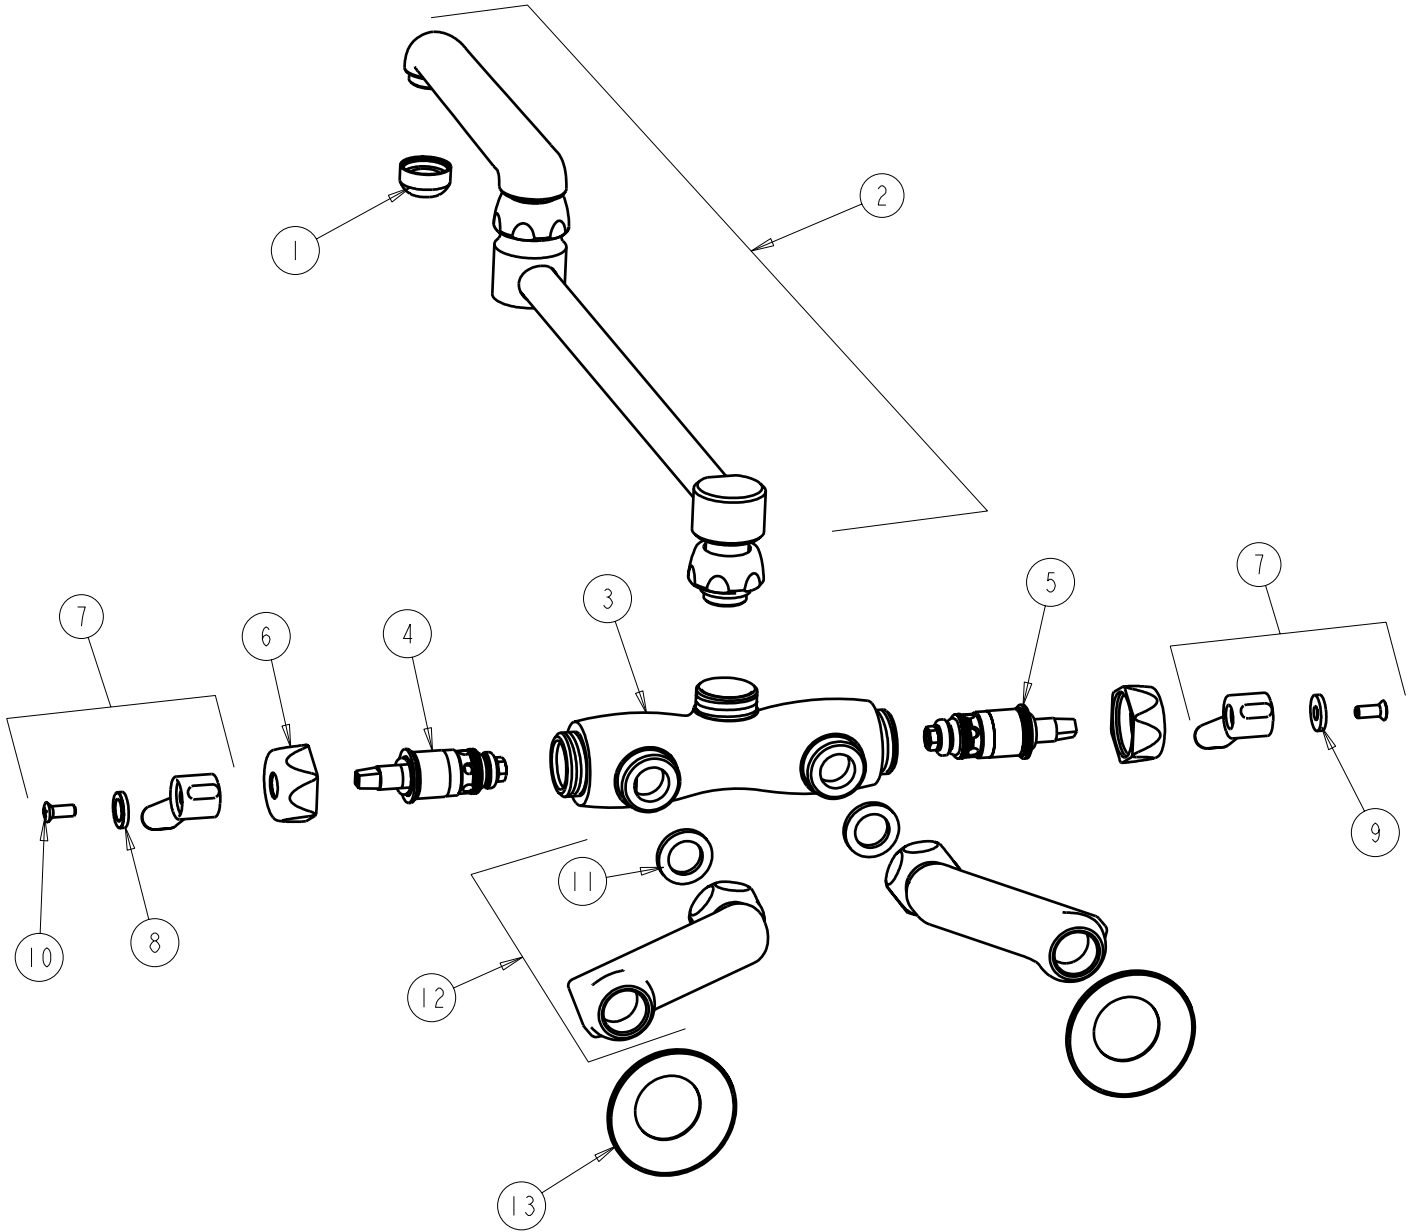

# PARTS LIST

BY: SID  
CHK'D: *[Signature]*

FINISH: AS SPECIFIED  
DATE: 10-01-02  
REV: 07-10-07

445-DJ18E1

ITEM	PART NO.	DESCRIPTION	ITEM	PART NO.	DESCRIPTION
1	E1JKRCF	OUTLET	8	633-123JKNF	INDEX BUTTON (BLUE)
2	DJ18LESSE3JKCP	FOR PARTS SEE DJ18LESSE3JKCP	9	633-023JKNF	INDEX BUTTON (RED)
3	-----	VALVE BODY (NOT SOLD SEPARATELY)	10	420-010JKRCF	SCREW, 10-32 UNC PH 1/2
4	1-099XTJKNF	QUATURN UNIT (RH)	11	1-011JKNF	WASHER
5	1-100XTJKNF	QUATURN UNIT (LH)	12	HJKCP	'H' ARM ASSEMBLY w/WASHER
6	444-005JKCP	CAP NUT	13	1-055JKCP	FLANGE
7	369-PRJKCP	LEVER HANDLE ASSEMBLY (PAIR)			