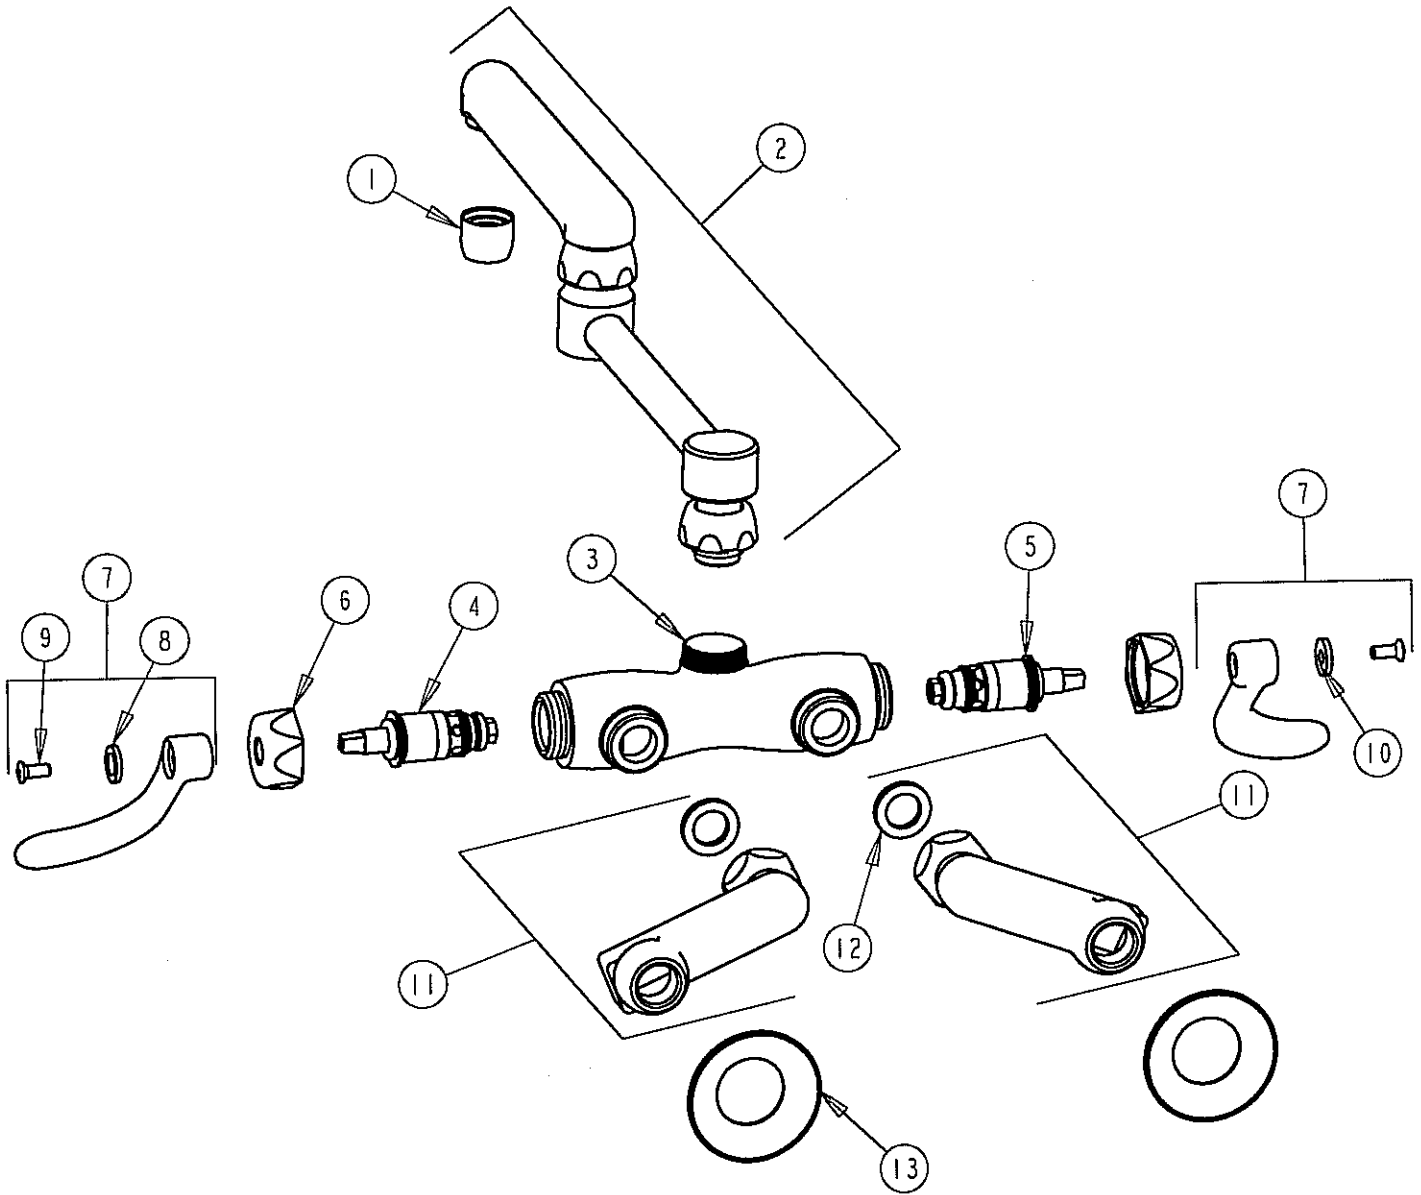

PARTS LIST

BY: SID
CHK'D: SID

FINISH: AS SPECIFIED
DATE: 10-01-02

445-DJ13-317

ITEM NO.	PART NO.	DESCRIPTION	ITEM NO.	PART NO.	DESCRIPTION
1	E3	SOFTFLO OUTLET	8	633-123	INDEX BUTTON (BLUE)
2	DJ13	FOR PARTS SEE DJ13 INCLUDES E3	9	420-010	SCREW
3	-----	VALVE BODY (NOT SOLD SEPARATELY)	10	633-023	INDEX BUTTON (RED)
4	1-099XT	QUATURN UNIT (RH)	11	H	'H' ARM ASSEMBLY w/WASHER
5	1-100XT	QUATURN UNIT (LH)	12	1-011	WASHER
6	444-005	CAP NUT	13	1-055	FLANGE
7	317-PR	WRISTBLADE HANDLE ASSY.			