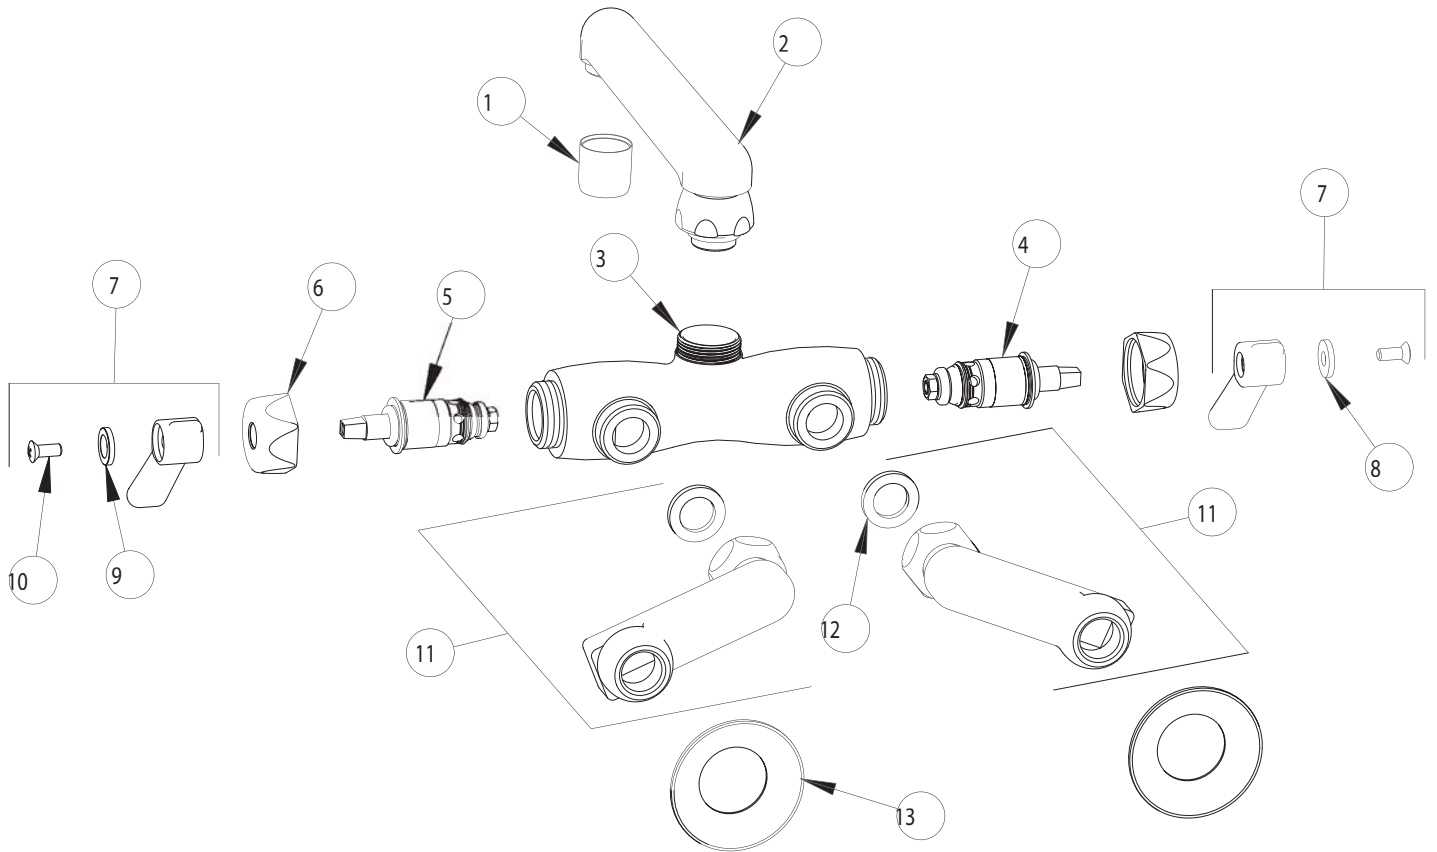

PARTS LIST

BY: SID
CHK'D:

FINISH:
DATE:

AS SPECIFIED
09-04-01

445

ITEM NO.	PART NO.	DESCRIPTION	ITEM NO.	PART NO.	DESCRIPTION
1	E3	SOFTFLO OUTLET	8	633-023	INDEX BUTTON (RED)
2	S6	FOR PARTS SEE S6 INCLUDES E3	9	633-123	INDEX BUTTON (BLUE)
3	-----	VALVE BODY (NOT SOLD SEPARATELY)	10	420-010	SCREW
4	1-100XT	QUATURN UNIT (LH)	11	H	'H' ARM ASSEMBLY w/WASHER
5	1-099XT	QUATURN UNIT (RH)	12	1-011	WASHER
6	444-005	CAP NUT	13	1-055	FLANGE
7	369PR	LEVER HANDLE ASSEMBLY			