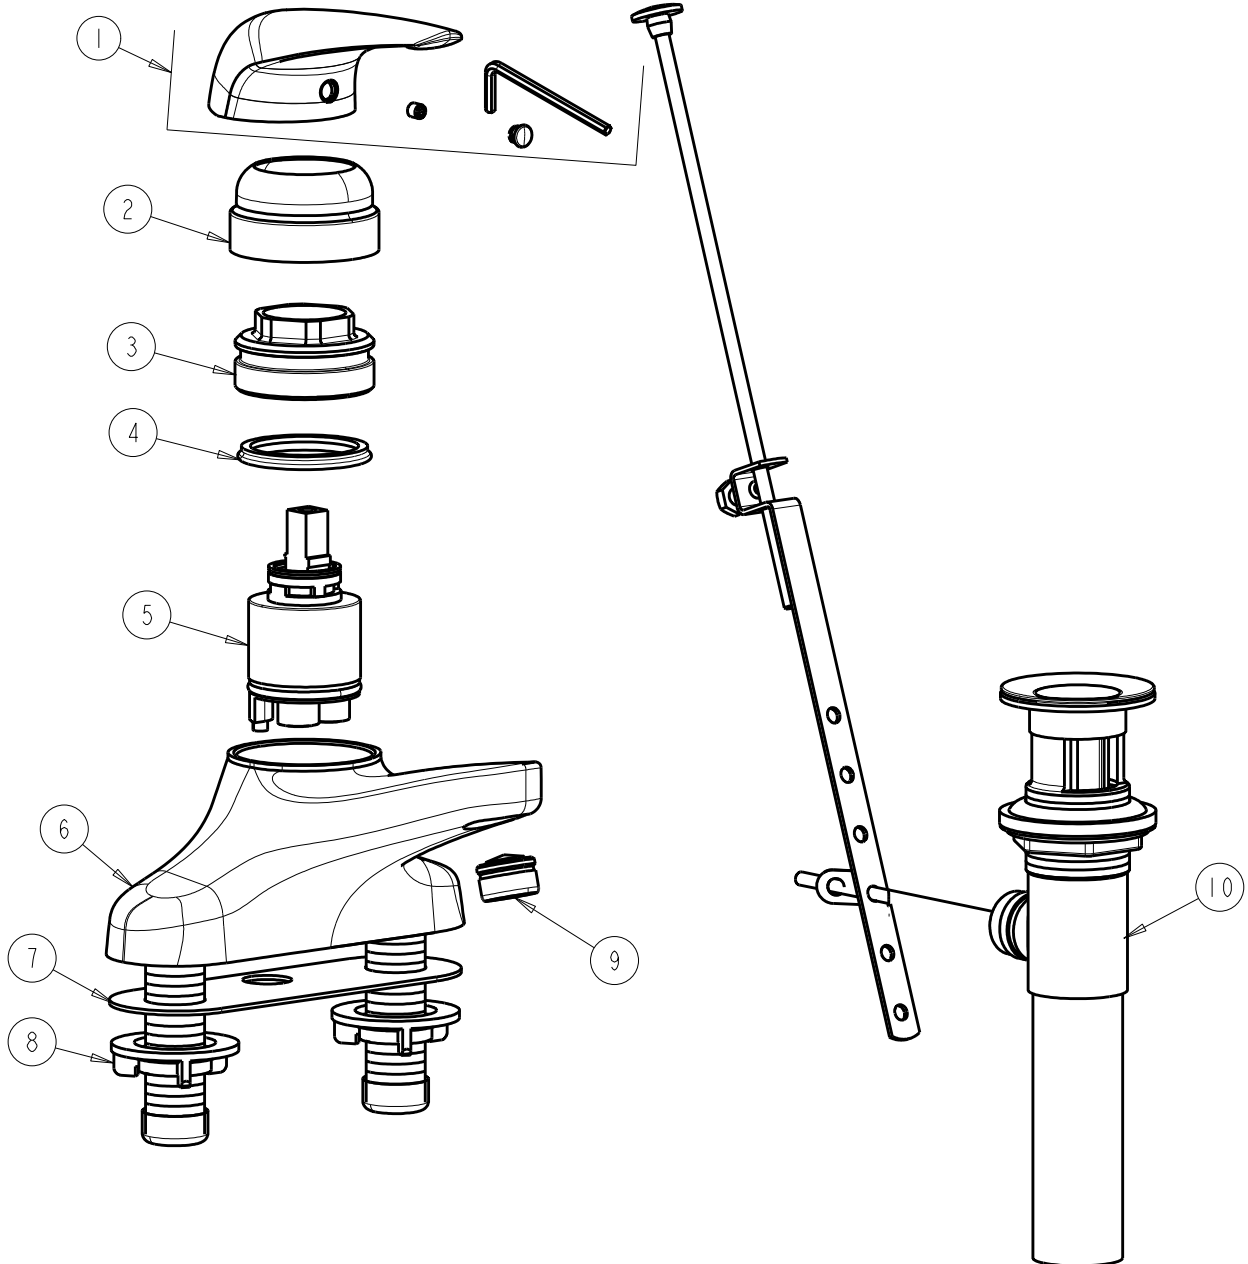

**CHICAGO FAUCETS** 

a Geberit company

2100 South Clearwater Drive  
Des Plaines, IL 60018  
Phone: 847-803-5000  
Fax: 847-803-5454  
www.chicagofaucets.com

**REPAIR PARTS**

BY: SID DATE: 08-29-11

CHK:  REV:

FITTING NO.

**420-POCP**

SUBMITTED MODEL NO.

ITEM NO.

**FOR TECHNICAL ASSISTANCE**  
1-800-TEC-TRUE (1-800-832-8783)

ITEM	PART NO.	DESCRIPTION	ITEM	PART NO.	DESCRIPTION
1	420-030KJKCP	HANDLE ASSEMBLY KIT	6	---	BODY
2	---	COVER	7	---	GASKET
3	---	RETAINER	8	---	LOCKNUT
4	---	U-WASHER	9	E37JKCP	E37 LAMINAR FLOW OUTLET
5	420-XJKNF	CERAMIC DISC CARTRIDGE	10	1233-KJKCP	POP-UP WASTE DRAIN