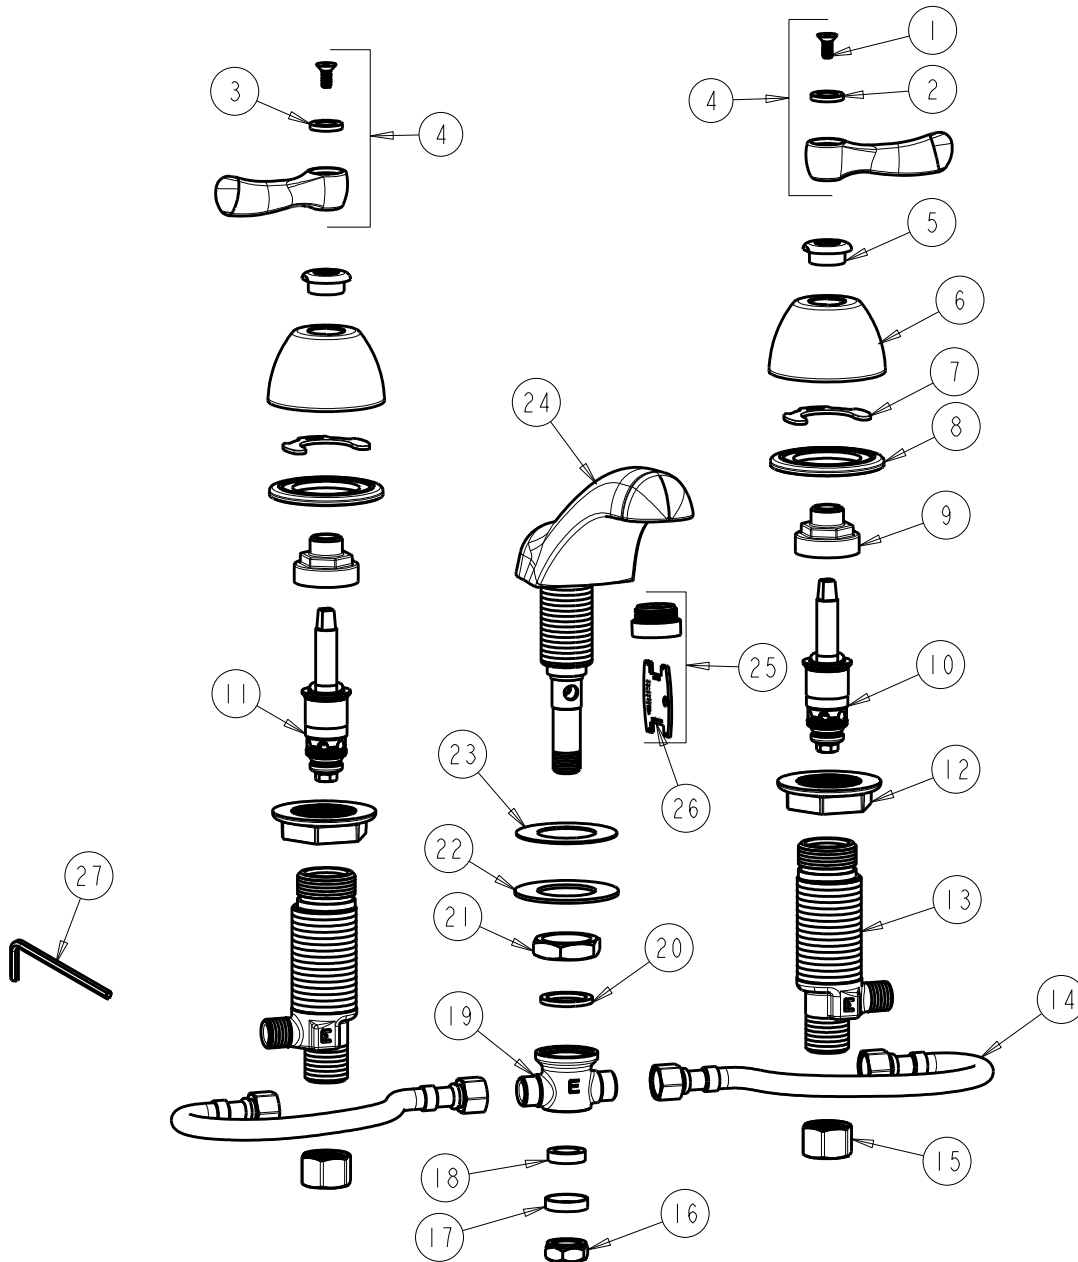

CHICAGO FAUCETS
a Geberit company

2100 South Clearwater Drive
Des Plaines, IL 60018
Phone: 847-803-5000
Fax: 847-803-5454
www.chicagofaucets.com

REPAIR PARTS

FITTING NO.

404-VHZCP

SUBMITTED MODEL NO.

ITEM NO.

BY: SID DATE: 07-06-11

CHK: REV:

FOR TECHNICAL ASSISTANCE
1-800-TEC-TRUE (1-800-832-8783)

ITEM	PART NO.	DESCRIPTION	ITEM	PART NO.	DESCRIPTION
1	420-020JKNF	SCREW, 1/8 FLAT HEX HEAD X 1/2	15	49-005JKRBF	COUPLING NUT
2	633-123JKNF	INDEX BUTTON (BLUE)	16	689-013JKRBF	LOCKNUT FOR LAVATORY FITTINGS
3	633-023JKNF	INDEX BUTTON (RED)	17	250-087JKRBF	RETAINER
4	390-PRJKCP	LEVER HANDLE ASSEMBLY (PAIR)	18	1797-029JKNF	RUBBER WASHER
5	422-113JKCP	ESCUTCHEON NUT	19	785-123JKRBF	TEE CONNECTION
6	250-082JKCP	ESCUTCHEON	20	250-200JKNF	GASKET
7	200-009JKNF	CLIP, RETAIN	21	250-054JKRBF	LOCKNUT
8	888-026JKNF	WASHER, SEALING	22	50-014JKNF	STEEL WASHER
9	274-014JKRBF	NUT, CAP	23	739-056JKNF	RUBBER WASHER
10	377-XTRHJKNF	RH QUATURN CARTRIDGE	24	401-304JKKCP	SPOUT ASSEMBLY
11	377-XTLHJKNF	LH QUATURN CARTRIDGE	25	E12VPJKCP	V.R. SOFTFLO AERATOR W/ KEY
12	250-004JKNF	LOCKNUT	26	3-024JKRCF	KEY, VP
13	250-075JKRBF	BODY, VALVE	27	420-022JKNF	WRENCH, VP 1/8 HEX
14	250-001KJKNF	HOSE, 3/8 X 3/8			