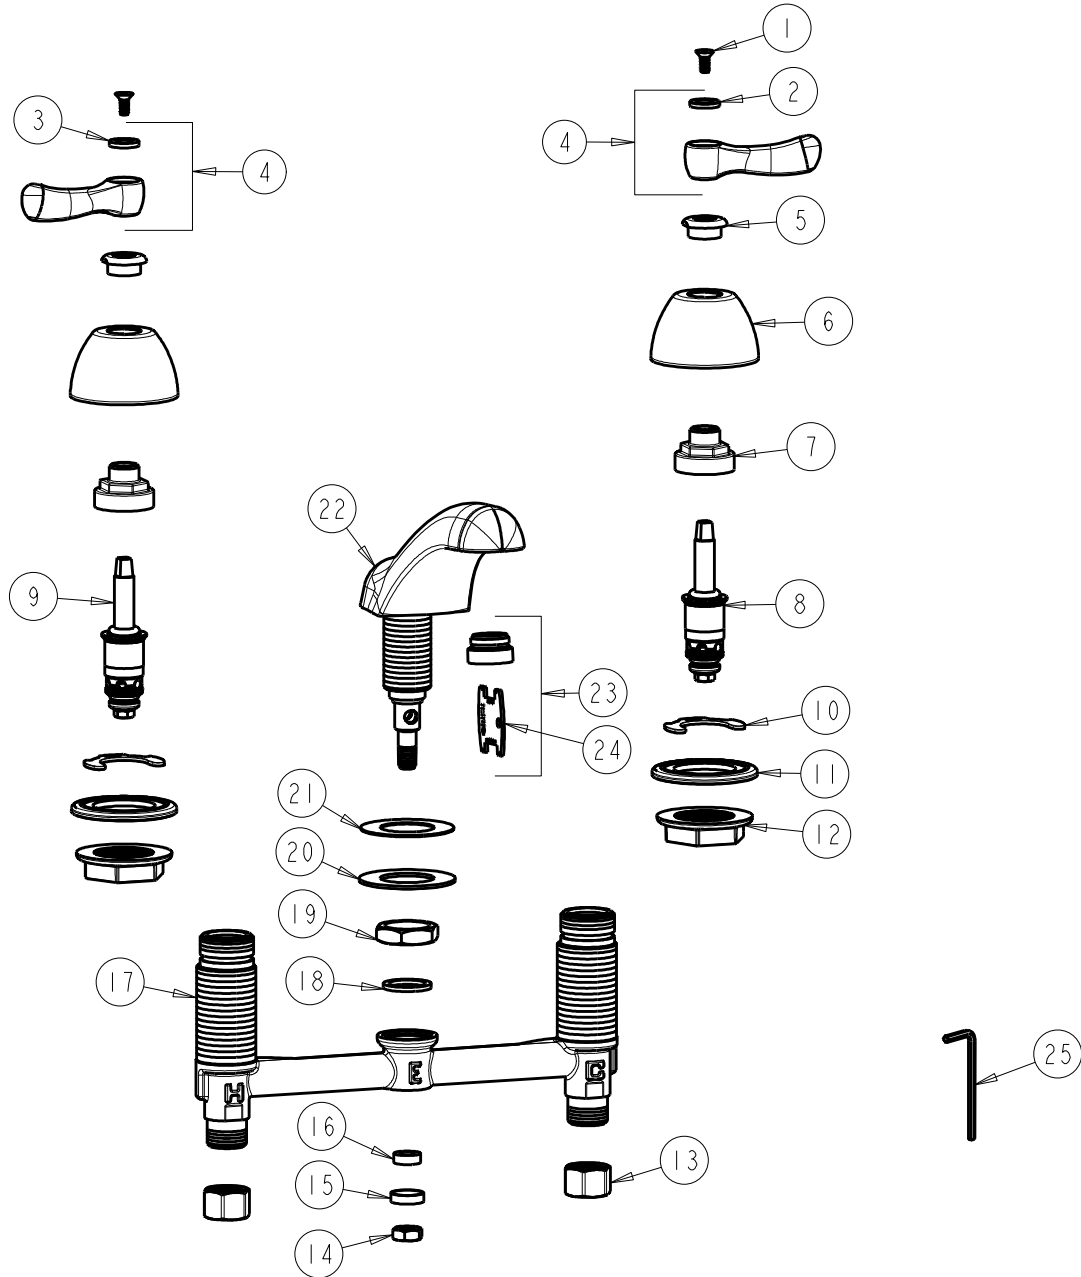

**CHICAGO FAUCETS**  
a Geberit company

2100 South Clearwater Drive  
Des Plaines, IL 60018  
Phone: 847-803-5000  
Fax: 847-803-5454  
www.chicagofaucets.com

**REPAIR PARTS**

FITTING NO.

**404-VE2805CP**

SUBMITTED MODEL NO.

ITEM NO.

BY: JAR DATE: 08-21-02

CHK: REV: 07-07-11

**FOR TECHNICAL ASSISTANCE**  
**1-800-TEC-TRUE (1-800-832-8783)**

ITEM	PART NO.	DESCRIPTION	ITEM	PART NO.	DESCRIPTION
1	420-020JKNF	SCREW, 1/8 FLAT HEX HEAD X 1/2	14	689-113JKRBF	NUT, 3/8-24 UNF X .56 X .22
2	633-123JKNF	INDEX BUTTON (BLUE)	15	250-187JKRBF	RETAINER
3	633-023JKNF	INDEX BUTTON (RED)	16	1797-129JKNF	RUBBER WASHER
4	390-PRJKCP	LEVER HANDLE ASSEMBLY (PAIR)	17	---	BODY, VALVE
5	422-113JKCP	ESCUTCHEON NUT	18	250-200JKNF	GASKET
6	250-082JKCP	ESCUTCHEON	19	250-054JKRBF	LOCKNUT
7	274-014JKRBF	NUT, CAP	20	50-014JKNF	STEEL WASHER
8	377-XTRHJKNF	RH QUATURN CARTRIDGE	21	739-056JKNF	RUBBER WASHER
9	377-XTLHJKNF	LH QUATURN CARTRIDGE	22	401-301JKKCP	SPOUT ASSEMBLY
10	200-009JKNF	CLIP, RETAIN	23	E2805JKCP	VP ECONOFLO SPRAY OUTLET w/KEY
11	888-026JKNF	WASHER, SEALING	24	3-024JKRCF	KEY, VP
12	250-004JKNF	LOCKNUT	25	420-022JKNF	VANDAL PROOF WRENCH, 1/8 HEX
13	49-005JKRBF	COUPLING NUT			