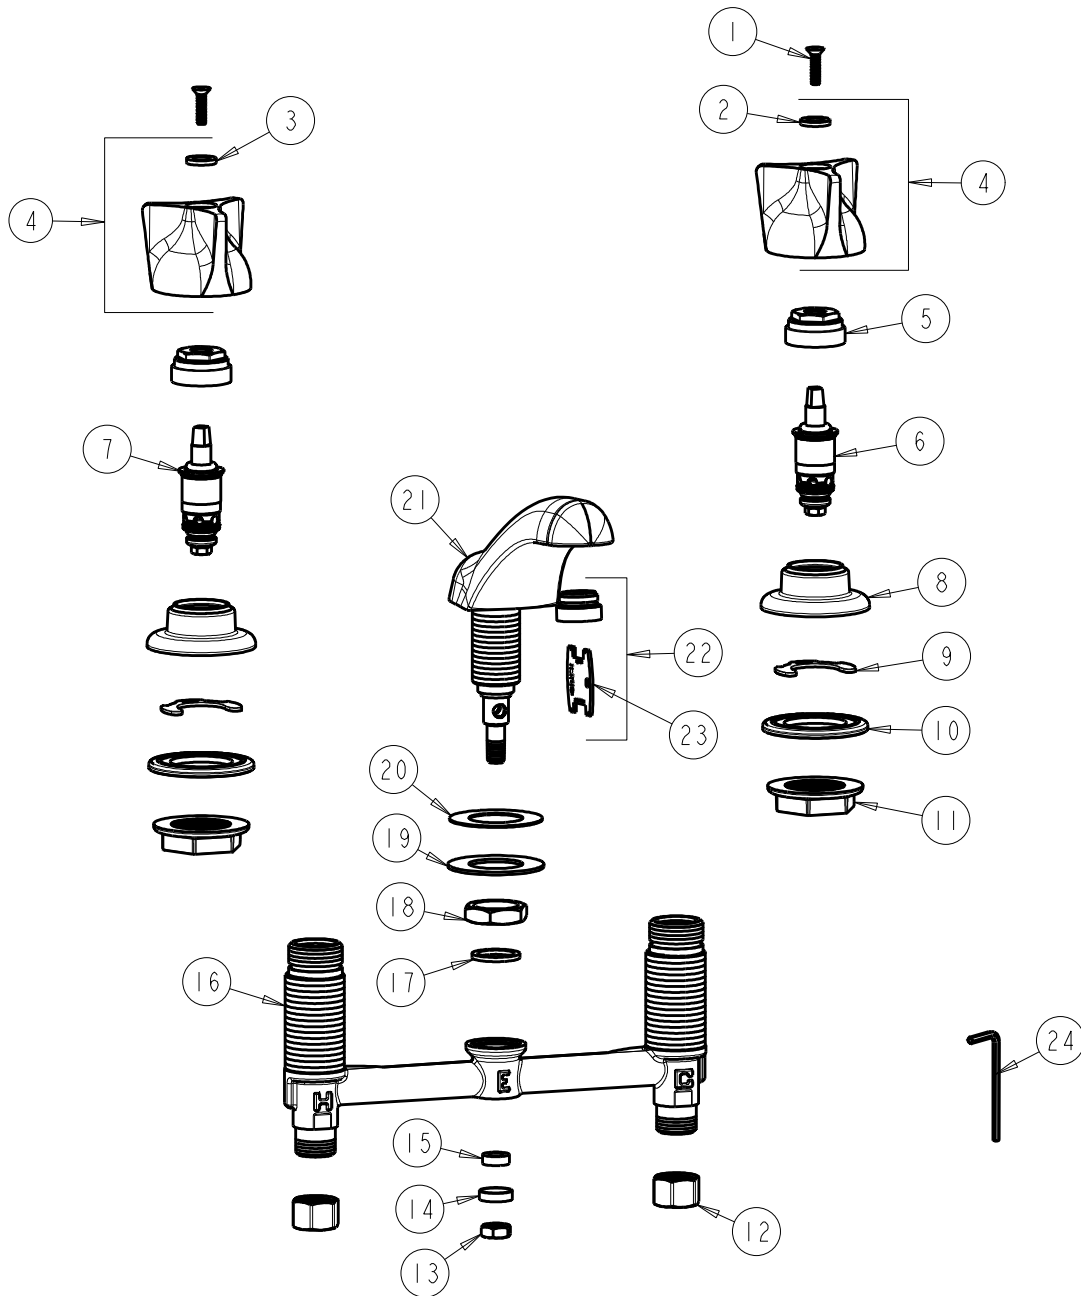

SUBMITTED MODEL NO.

BY: JAR

DATE: 08-21-02

CHK:

REV: 07-06-11

ITEM NO.

**FOR TECHNICAL ASSISTANCE**  
1-800-TEC-TRUE (1-800-832-8783)

ITEM	PART NO.	DESCRIPTION	ITEM	PART NO.	DESCRIPTION
1	420-021JKNF	SCREW, 1/8 FLAT HEX HEAD X 1/2	13	689-113JKRBF	NUT, 3/8-24 UNF X .56 X .22
2	633-123JKNF	INDEX BUTTON (BLUE)	14	250-187JKRBF	RETAINER
3	633-023JKNF	INDEX BUTTON (RED)	15	1797-129JKNF	RUBBER WASHER
4	950-PRJKCP	3-WING HANDLE ASSEMBLY (PAIR)	16	---	BODY, VALVE
5	400-004JKRBF	NUT, CAP	17	250-200JKNF	GASKET
6	1-099XTJKNF	QUATURN UNIT (RH)	18	250-054JKRBF	LOCKNUT
7	1-100XTJKNF	QUATURN UNIT (LH)	19	50-014JKNF	STEEL WASHER
8	250-083JKCP	ESCUTCHEON	20	739-056JKNF	RUBBER WASHER
9	200-009JKNF	CLIP, RETAIN	21	401-301JKKCP	SPOUT ASSEMBLY
10	888-026JKNF	WASHER, SEALING	22	E2805JKCP	VP ECONOFLO SPRAY OUTLET w/KEY
11	250-004JKNF	LOCKNUT	23	3-024JKRCF	KEY, VP
12	49-005JKRBF	COUPLING NUT	24	420-022JKNF	VANDAL PROOF WRENCH, 1/8 HEX