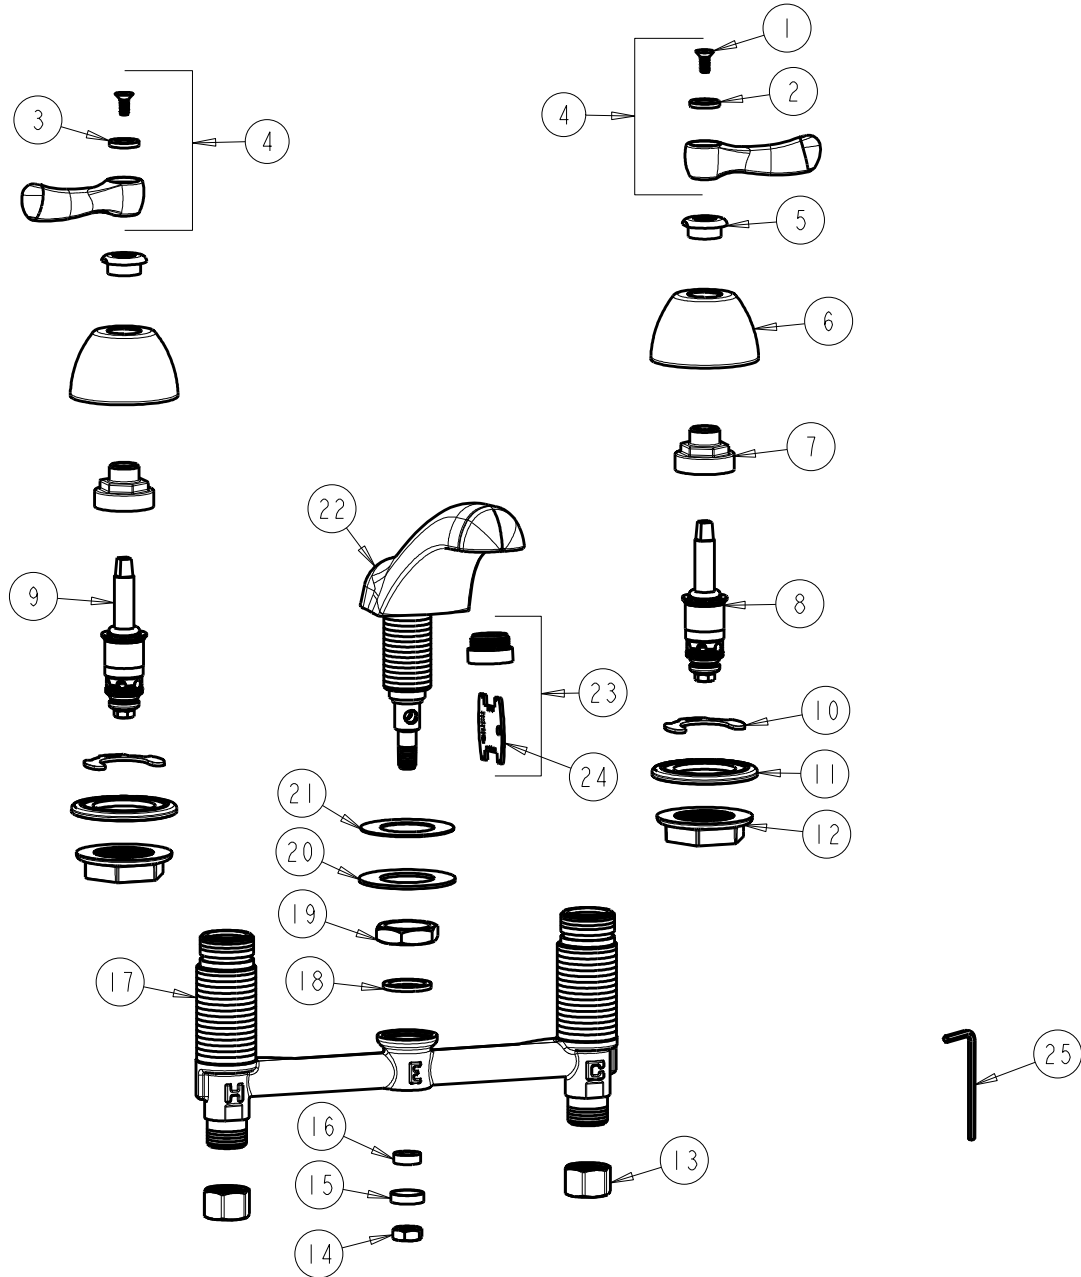

CHICAGO FAUCETS
a Geberit company

2100 South Clearwater Drive
Des Plaines, IL 60018
Phone: 847-803-5000
Fax: 847-803-5454
www.chicagofaucets.com

REPAIR PARTS

FITTING NO.

404-VCP

SUBMITTED MODEL NO.

ITEM NO.

BY: JAR DATE: 08-21-02

CHK: REV: 07-07-11

FOR TECHNICAL ASSISTANCE
1-800-TEC-TRUE (1-800-832-8783)

ITEM	PART NO.	DESCRIPTION	ITEM	PART NO.	DESCRIPTION
1	420-020JKNF	SCREW, 1/8 FLAT HEX HEAD X 1/2	14	689-113JKRBF	NUT, 3/8-24 UNF X .56 X .22
2	633-123JKNF	INDEX BUTTON (BLUE)	15	250-187JKRBF	RETAINER
3	633-023JKNF	INDEX BUTTON (RED)	16	1797-129JKNF	RUBBER WASHER
4	390-PRJKCP	LEVER HANDLE ASSEMBLY (PAIR)	17	---	BODY, VALVE
5	422-113JKCP	ESCUTCHEON NUT	18	250-200JKNF	GASKET
6	250-082JKCP	ESCUTCHEON	19	250-054JKRBF	LOCKNUT
7	274-014JKRBF	NUT, CAP	20	50-014JKNF	STEEL WASHER
8	377-XTRHJKNF	RH QUATURN CARTRIDGE	21	739-056JKNF	RUBBER WASHER
9	377-XTLHJKNF	LH QUATURN CARTRIDGE	22	401-301KJKCP	SPOUT ASSEMBLY
10	200-009JKNF	CLIP, RETAIN	23	E12VPJKCP	V.R. SOFTFLO AERATOR W/ KEY
11	888-026JKNF	WASHER, SEALING	24	3-024JKRCF	KEY, VP
12	250-004JKNF	LOCKNUT	25	420-022JKNF	VANDAL PROOF WRENCH, 1/8 HEX
13	49-005JKRBF	COUPLING NUT			