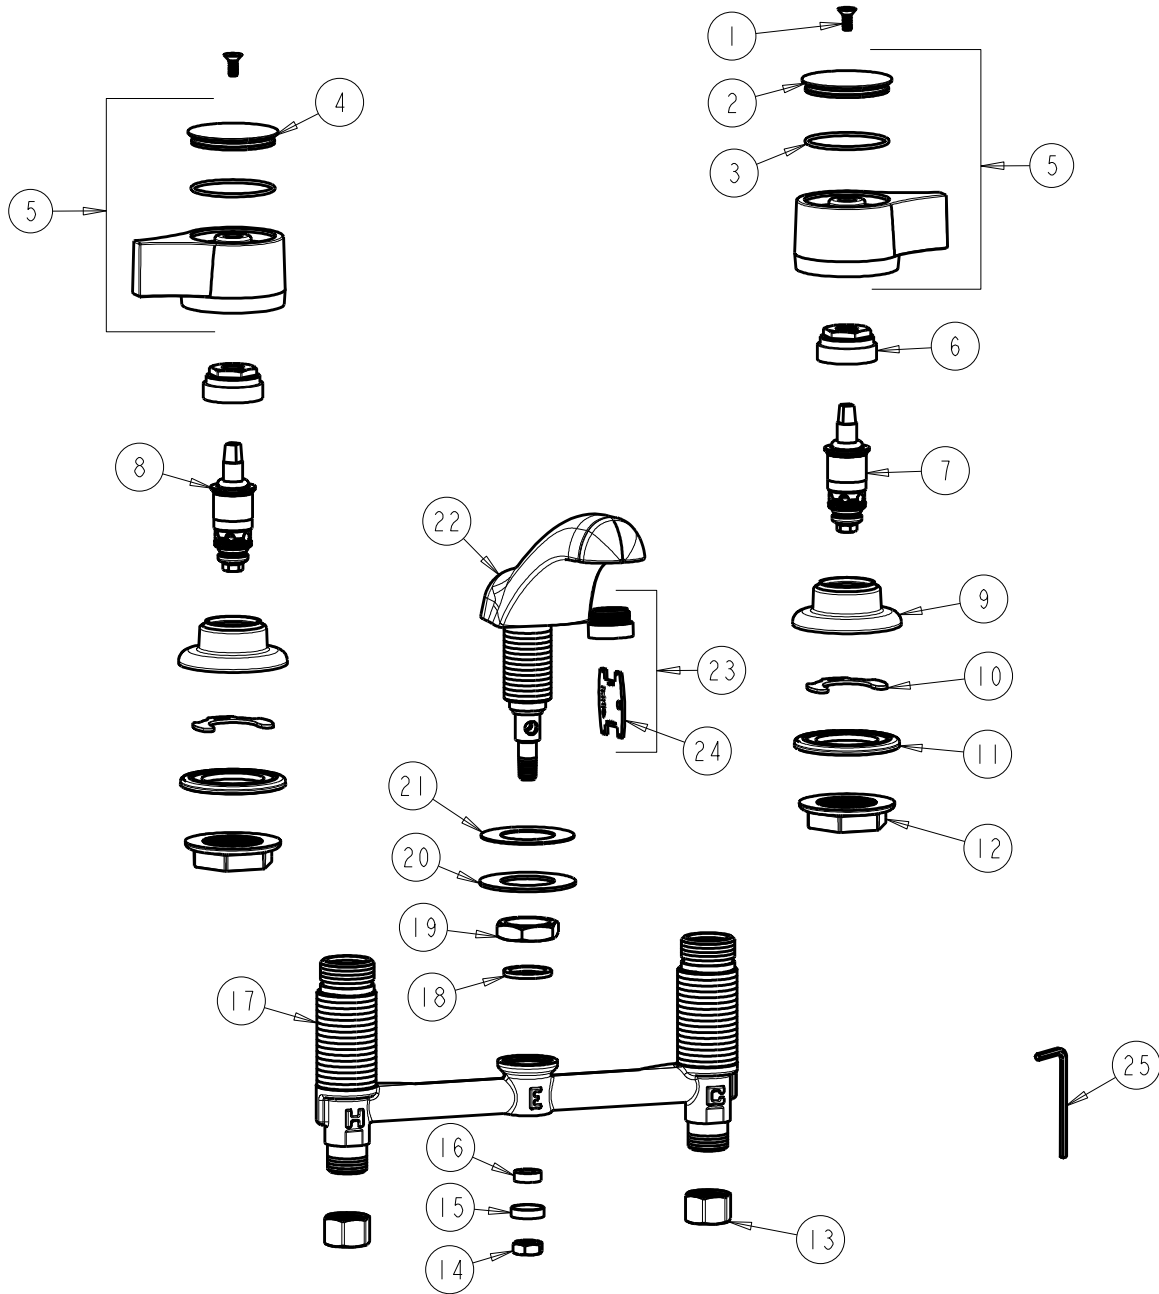

CHICAGO FAUCETS
a Geberit company

2100 South Clearwater Drive
Des Plaines, IL 60018
Phone: 847-803-5000
Fax: 847-803-5454
www.chicagofaucets.com

REPAIR PARTS

FITTING NO.

404-V636CP

SUBMITTED MODEL NO.

BY: JAR

DATE: 01-14-03

CHK:

REV: 07-06-11

ITEM NO.

FOR TECHNICAL ASSISTANCE
1-800-TEC-TRUE (1-800-832-8783)

ITEM	PART NO.	DESCRIPTION	ITEM	PART NO.	DESCRIPTION
1	420-020JKNF	SCREW, 1/8 FLAT HEX HEAD X 1/2	14	689-113JKRBF	NUT, 3/8-24 UNF X .56 X .22
2	636-102JKCP	INDEX BUTTON (COLD)	15	250-187JKRBF	RETAINER
3	636-003JKNF	O RING 1.614 X .070	16	1797-129JKNF	RUBBER WASHER
4	636-002JKCP	INDEX BUTTON (HOT)	17	—	BODY, VALVE
5	636-PRJKCP	LEVER HANDLE (PAIR)	18	250-200JKNF	GASKET
6	400-004JKRBF	NUT, CAP	19	250-054JKRBF	LOCKNUT
7	1-099XTJKNF	QUATURN UNIT (RH)	20	50-014JKNF	STEEL WASHER
8	1-100XTJKNF	QUATURN UNIT (LH)	21	739-056JKNF	RUBBER WASHER
9	250-083JKCP	ESCUTCHEON	22	401-301JKKCP	SPOUT ASSEMBLY
10	200-009JKNF	CLIP, RETAIN	23	E12VPJKCP	V.R. SOFTFLO AERATOR W/ KEY
11	888-026JKNF	WASHER, SEALING	24	3-024JKRCF	KEY, VP
12	250-004JKNF	LOCKNUT	25	420-022JKNF	VANDAL PROOF WRENCH, 1/8 HEX
13	49-005JKRBF	COUPLING NUT			