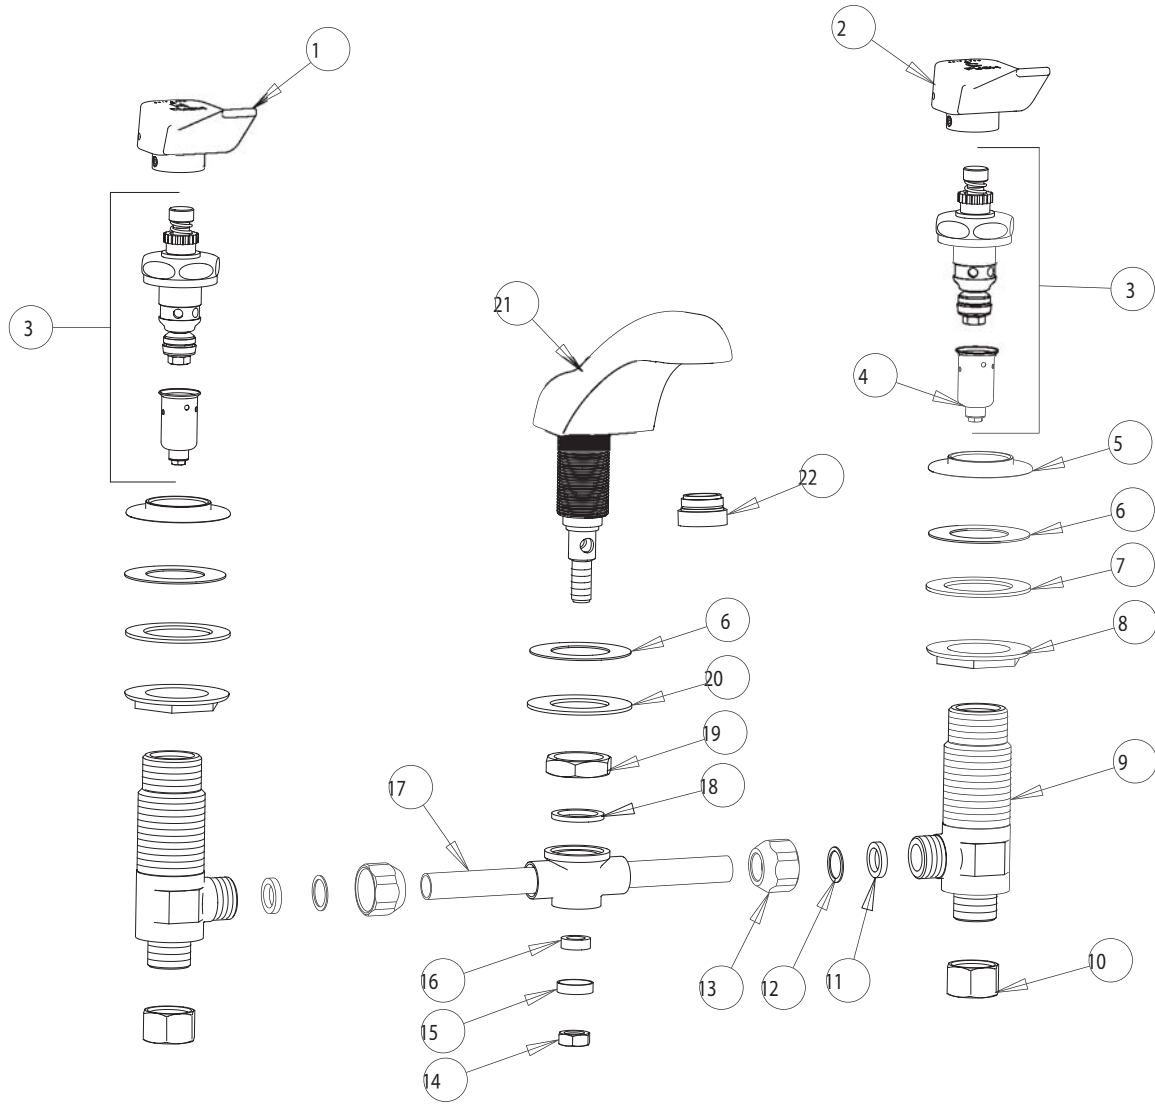

PARTS LIST

BY:
CHK'D:

SID

CHICAGO
FAUCETS
a Geberit company

FINISH:
DATE:

AS SPECIFIED
05-06-04

404-V336

ITEM NO.	PART NO.	DESCRIPTION	ITEM NO.	PART NO.	DESCRIPTION
1	336-403K	HOT HANDLE ASSEMBLY	13	49-031	COUPLING NUT
2	336-402K	COLD HANDLE ASSEMBLY	14	689-113	LOCKNUT
3	409X	TIP TAP UNIT	15	250-187	RETAINER
4	333-073K	SLOW DASHPOT ASSEMBLY	16	1797-129	RUBBER WASHER
5	408-004	FLANGE	17	785-103K	TEE ASSEMBLY
6	739-056	RUBBER WASHER	18	250-200	GASKET
7	55-010	STEEL WASHER	19	250-054	LOCKNUT
8	250-004	LOCKNUT	20	50-014	STEEL WASHER
9	250-094K	VALVE BODY ASSEMBLY	21	401-301K	SPOUT ASSEMBLY
10	49-005	COUPLING NUT	22	E12VP	VANDAL RESISTANT SOFTFLO AERATOR
11	200-010	RUBBER WASHER			
12	250-027	BRASS WASHER			