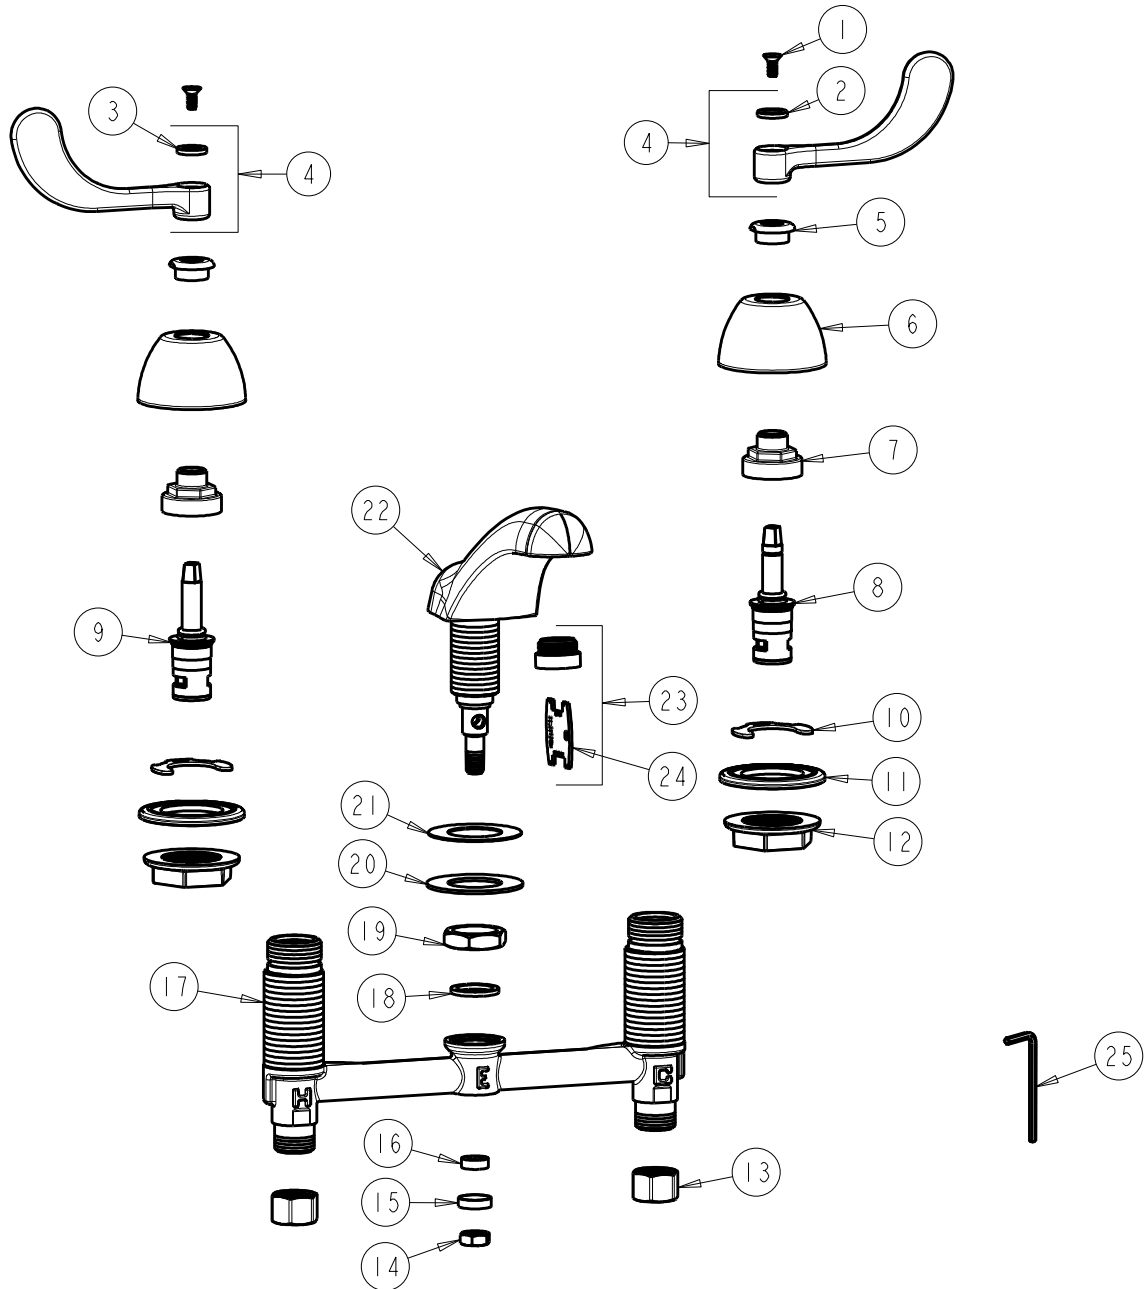

CHICAGO FAUCETS
a Geberit company

2100 South Clearwater Drive
Des Plaines, IL 60018
Phone: 847-803-5000
Fax: 847-803-5454
www.chicagofaucets.com

REPAIR PARTS

FITTING NO.

404-V317XKCP

SUBMITTED MODEL NO.

ITEM NO.

FOR TECHNICAL ASSISTANCE
1-800-TEC-TRUE (1-800-832-8783)

BY: JAR DATE: 01-14-03
CHK: REV: 07-07-11

ITEM	PART NO.	DESCRIPTION	ITEM	PART NO.	DESCRIPTION
1	420-020JKNF	SCREW, 1/8 FLAT HEX HEAD X 1/2	14	689-113JKRBF	NUT, 3/8-24 UNF X .56 X .22
2	633-123JKNF	INDEX BUTTON (BLUE)	15	250-187JKRBF	RETAINER
3	633-023JKNF	INDEX BUTTON (RED)	16	1797-129JKNF	RUBBER WASHER
4	317-PRJKCP	HANDLE, 4" WRISTBLADE (PAIR)	17	---	BODY, VALVE
5	422-113JKCP	ESCUTCHEON NUT	18	250-200JKNF	GASKET
6	250-082JKCP	ESCUTCHEON	19	250-054JKRBF	LOCKNUT
7	274-014JKRBF	NUT, CAP	20	50-014JKNF	STEEL WASHER
8	377-XKRHJKNF	RH CERAMIC CARTRIDGE 1/4	21	739-056JKNF	RUBBER WASHER
9	377-XKLHJKNF	LH CERAMIC CARTRIDGE 1/4	22	401-301KJKCP	SPOUT ASSEMBLY
10	200-009JKNF	CLIP, RETAIN	23	E12VPJKCP	V.R. SOFTFLO AERATOR W/ KEY
11	888-026JKNF	WASHER, SEALING	24	3-024JKRCF	KEY, VP
12	250-004JKNF	LOCKNUT	25	420-022JKNF	VANDAL PROOF WRENCH, 1/8 HEX
13	49-005JKRBF	COUPLING NUT			