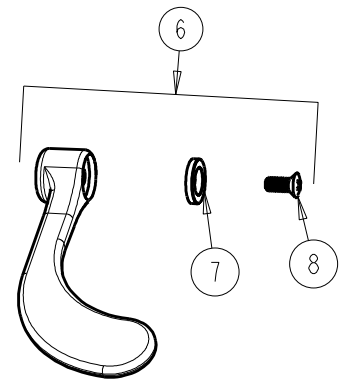

CHICAGO FAUCETS
a Geberit company

2100 South Clearwater Drive
Des Plaines, IL 60018
Phone: 847-803-5000
Fax: 847-803-5454
www.chicagofaucets.com

REPAIR PARTS

FITTING NO.

350-GN8AE3-317XKCP

SUBMITTED MODEL NO.

ITEM NO.

BY: JAR DATE: 05-02-12

CHK: *JAR* REV:

FOR TECHNICAL ASSISTANCE
1-800-TEC-TRUE (1-800-832-8783)

ITEM	PART NO.	DESCRIPTION
1	E3JKCP	SOFTFLO AERATOR 2.2 GPM
2	GN8AJKCP	SPOUT
3	----	VALVE BODY (NOT SOLD SEPARATELY)
4	1-099XKJKNF	RH CERAMIC QUATURN UNIT
5	444-005JKCP	CAP
6	317-COLDJKCP	WRISTBLADE HANDLE
7	633-123JKNF	INDEX BUTTON (BLUE)
8	420-010JKRCF	SCREW, 10-32 UNC PH 1/2
9	52-007JKNF	WASHER, RUBBER
10	807-112JKNF	WASHER
11	49-004JKRBF	LOCKNUT
12	49-005JKRBF	COUPLING NUT